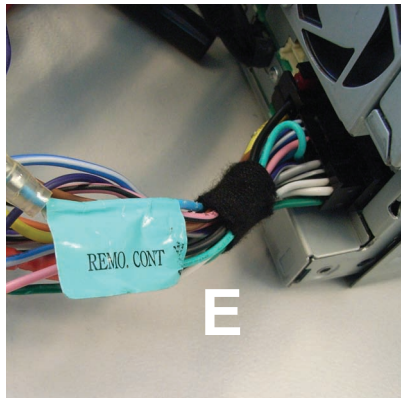

## How to Connect CAW-HD1470 to fit Honda CRV 2007 onwards.

Cut grey 20 way connector (C) leaving Blue and Black wires.

Connect Blue wire to Pin 4 (see photo below)

Connect Black wire to Pin 5 (see photo below)

1

2

OR

3

Vehicle Function	Click
Vol ▲	Vol +
Vol ▼	Vol -
Ch +	Seek +
Ch -	Seek -
MODE	Source

\*Functions Given are a general guide, exact functionality may vary with Kenwood Model/Vehicle