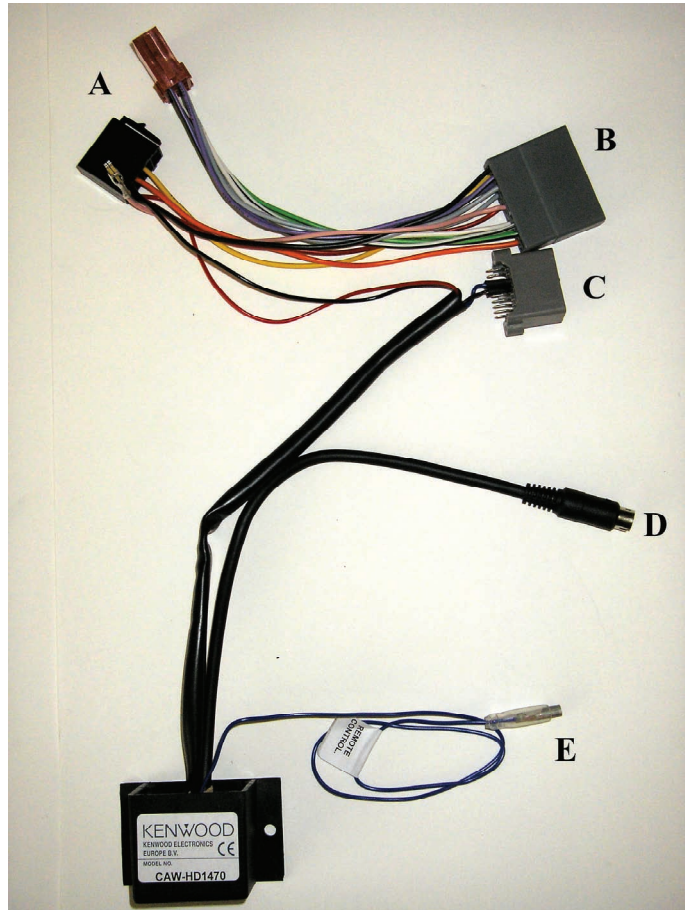

## Steering Wheel Remote Control Adaptor

## How to Connect CAW-HD1470 to fit Honda CRV 2007 onwards.

Cut grey 20 way connector (C) leaving Blue and Black wires.

Connect Blue wire to Pin 4 (see photo below)

Connect Black wire to Pin 5 (see photo below)

1

2

OR

3

Vehicle Function	Click
Vol ▲	Vol +
Vol ▼	Vol -
Ch +	Seek +
Ch -	Seek -
MODE	Source

\*Functions Given are a general guide, exact functionality may vary with Kenwood Model/Vehicle