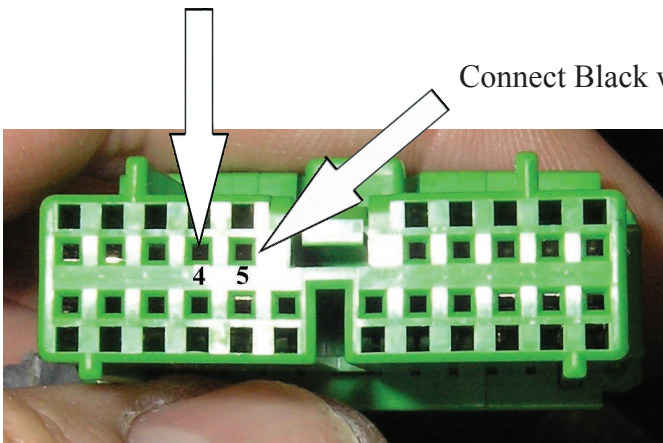

## Steering Wheel Remote Control Adaptor

## How to Connect CAW-HD1470 to fit Honda CRV 2007 onwards.

Cut grey 20 way connector (C) leaving Blue and Black wires.

Connect Blue wire to Pin 4 (see photo below)

Connect Black wire to Pin 5 (see photo below)