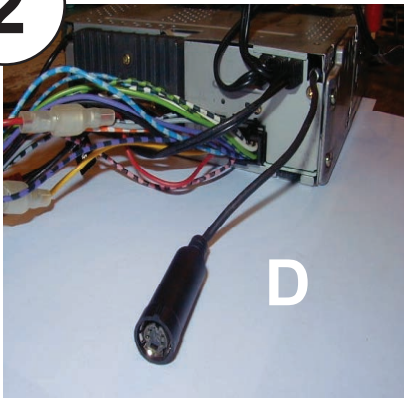

## How to Connect CAW-HD1470 to fit Honda CRV 2007 onwards.

Cut grey 20 way connector (C) leaving Blue and Black wires.

Connect Blue wire to Pin 4 (see photo below)

Connect Black wire to Pin 5 (see photo below)

1

2

OR

3

Vehicle Function	Click
Vol ▲	Vol +
Vol ▼	Vol -
Ch +	Seek +
Ch -	Seek -
MODE	Source

\*Functions Given are a general guide, exact functionality may vary with Kenwood Model/Vehicle