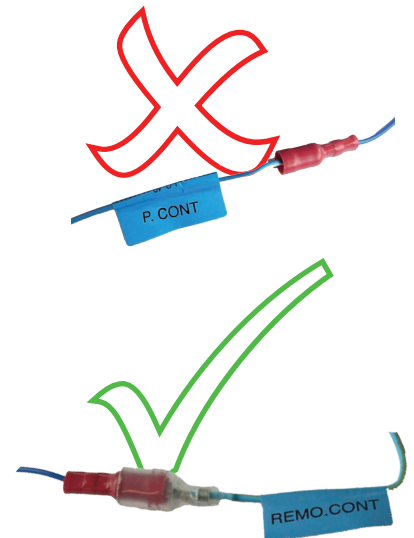

## Steering Wheel Remote Control Adaptor

## How to Connect CAW-HD1470 to fit Honda CRV 2007 onwards.

Cut grey 20 way connector (C) leaving Blue and Black wires.

Connect Blue wire to Pin 4 (see photo below)

Connect Black wire to Pin 5 (see photo below)

1

2

OR

3

Vehicle Function	Click
Vol ▲	Vol +
Vol ▼	Vol -
Ch +	Seek +
Ch -	Seek -
MODE	Source

\*Functions Given are a general guide, exact functionality may vary with Kenwood Model/Vehicle