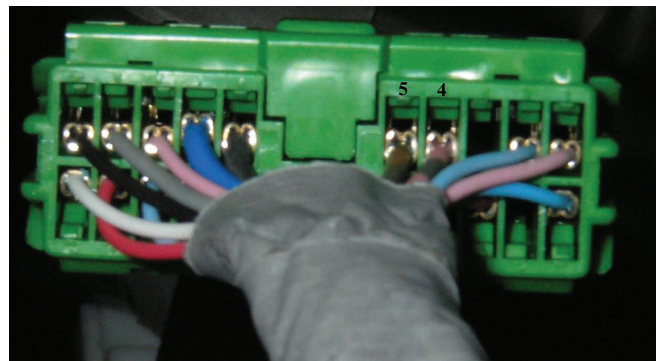

## How to Connect CAW-HD1470 to fit Honda CRV 2007 onwards.

Cut grey 20 way connector (C) leaving Blue and Black wires.

Connect Blue wire to Pin 4 (see photo below)

Connect Black wire to Pin 5 (see photo below)