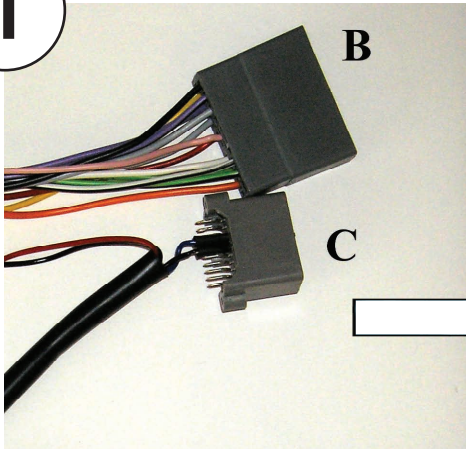

## How to Connect CAW-HD1470 to fit Honda CRV 2007 onwards.

Cut grey 20 way connector (C) leaving Blue and Black wires.

Connect Blue wire to Pin 4 (see photo below)

Connect Black wire to Pin 5 (see photo below)

1

2

OR

3

Vehicle Function	Click
Vol ▲	Vol +
Vol ▼	Vol -
Ch +	Seek +
Ch -	Seek -
MODE	Source

\*Functions Given are a general guide, exact functionality may vary with Kenwood Model/Vehicle