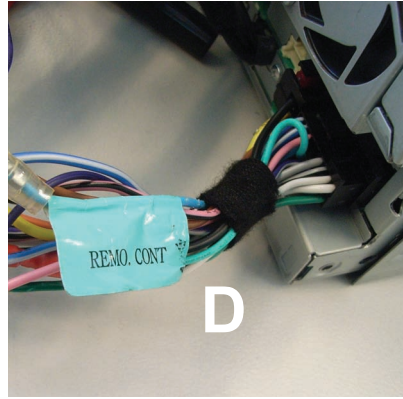

KENWOOD

Steering Wheel Remote Control Adaptor

CAW-HD1480

Honda CRV 01/2006 > 2007

Check for latest updates on:
www.kenwood.eu

1

2

3

OR

4

Vehicle Function	Click
▲	Seek +
Mode	Source
+	Vol +
-	Vol -

*Functions Given are a general guide, exact functionality may vary with Kenwood Model/Vehicle