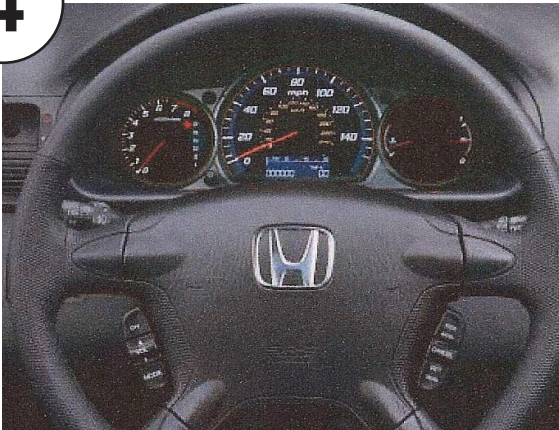

KENWOOD

Steering Wheel Remote Control Adaptor

CAW-HD1480

Honda CRV 01/2006 > 2007

Check for latest updates on:
www.kenwood.eu

1

2

3

OR

4

Vehicle Function	Click
▲	Seek +
Mode	Source
+	Vol +
-	Vol -

*Functions Given are a general guide, exact functionality may vary with Kenwood Model/Vehicle