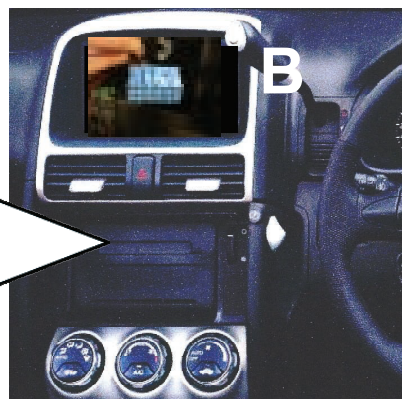

KENWOOD

Steering Wheel Remote Control Adaptor

CAW-HD1480

Honda CRV 01/2006 > 2007

Check for latest updates on:
www.kenwood.eu

1

2

3

OR

4

Vehicle Function	Click
▲	Seek +
Mode	Source
+	Vol +
-	Vol -

*Functions Given are a general guide, exact functionality may vary with Kenwood Model/Vehicle