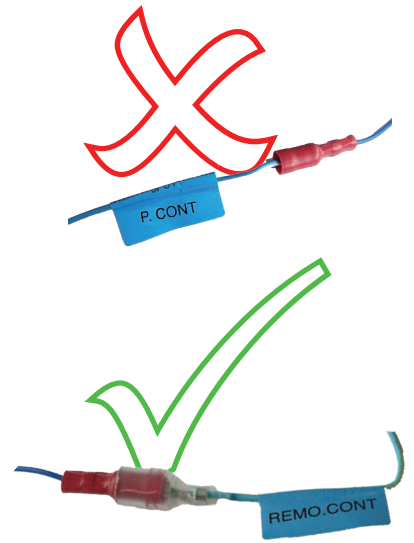

KENWOOD

Steering Wheel Remote Control Adaptor

CAW-HD1480

Honda CRV 01/2006 > 2007

Check for latest updates on:
www.kenwood.eu

1

2

3

OR

4

Vehicle Function	Click
▲	Seek +
Mode	Source
+	Vol +
-	Vol -

*Functions Given are a general guide, exact functionality may vary with Kenwood Model/Vehicle