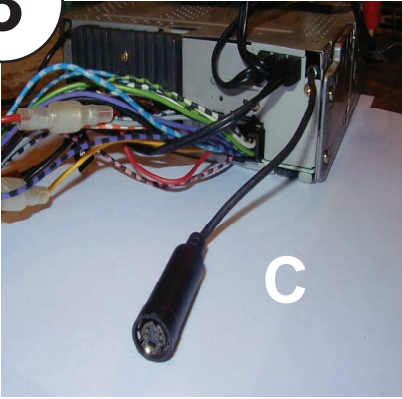

KENWOOD

Steering Wheel Remote Control Adaptor

CAW-HD1480

Honda CRV 01/2006 > 2007

Check for latest updates on:
www.kenwood.eu

1

2

3

OR

4

Vehicle Function	Click
▲	Seek +
Mode	Source
+	Vol +
-	Vol -

*Functions Given are a general guide, exact functionality may vary with Kenwood Model/Vehicle