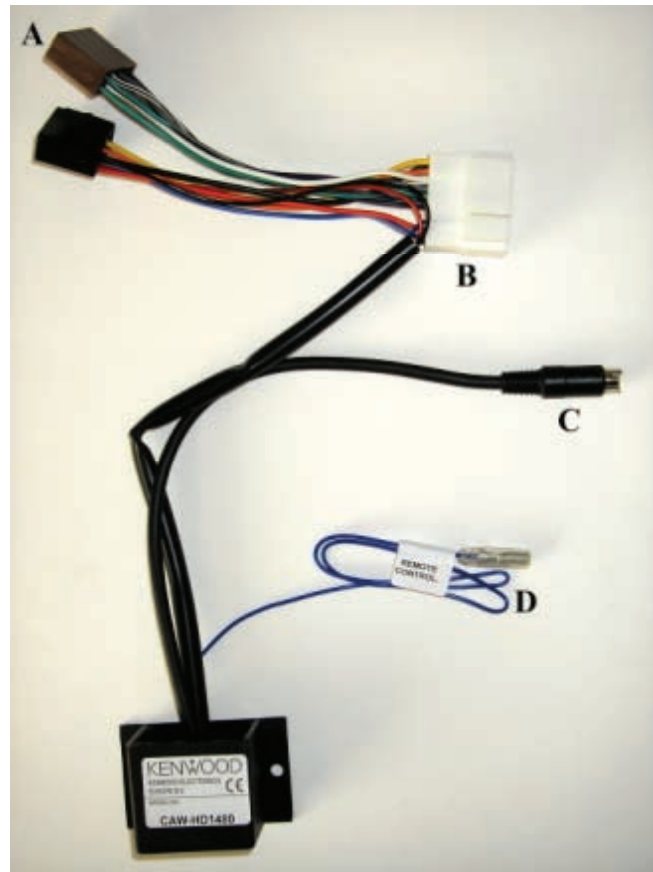

KENWOOD

Steering Wheel Remote Control Adaptor

CAW-HD1480

Honda CRV 01/2006 > 2007

Check for latest updates on:
www.kenwood.eu

1

2

3

OR

4

Vehicle Function	Click
▲	Seek +
Mode	Source
+	Vol +
-	Vol -

*Functions Given are a general guide, exact functionality may vary with Kenwood Model/Vehicle