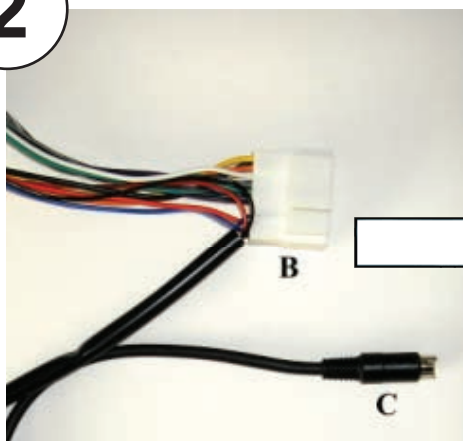

KENWOOD

Steering Wheel Remote Control Adaptor

CAW-HD1480

Honda CRV 01/2006 > 2007

Check for latest updates on:
www.kenwood.eu

1

2

3

OR

4

Vehicle Function	Click
▲	Seek +
Mode	Source
+	Vol +
-	Vol -

*Functions Given are a general guide, exact functionality may vary with Kenwood Model/Vehicle