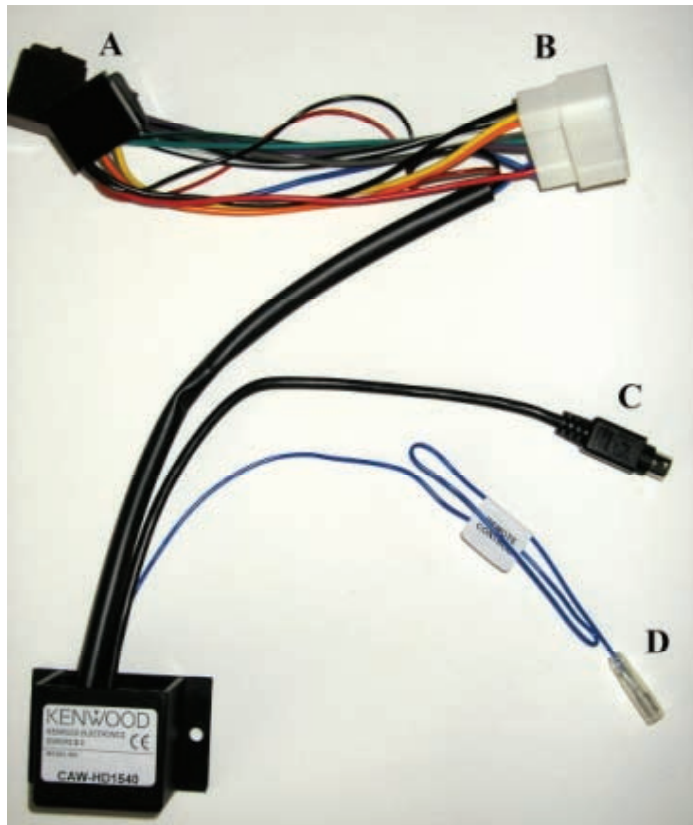

KENWOOD

Steering Wheel Remote Control Adaptor

CAW-HD1540

Honda Jazz 2006 >

Honda Odyssey 2005 >

Check for latest updates on:
www.kenwood.eu

1

2

3

OR

4

Vehicle Function	Click
Vol +	Vol +
Vol -	Vol -
Ch +	Preset +
Ch -	Preset -
Mode	Source

*Functions Given are a general guide, exact functionality may vary with Kenwood Model/Vehicle