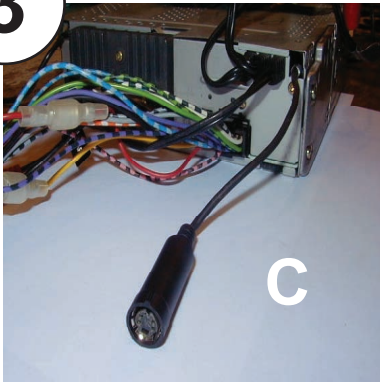

KENWOOD

Steering Wheel Remote Control Adaptor

CAW-HD1540

Honda Jazz 2006 >

Honda Odyssey 2005 >

Check for latest updates on:
www.kenwood.eu

1

2

3

OR

4

Vehicle Function	Click
Vol +	Vol +
Vol -	Vol -
Ch +	Preset +
Ch -	Preset -
Mode	Source

*Functions Given are a general guide, exact functionality may vary with Kenwood Model/Vehicle