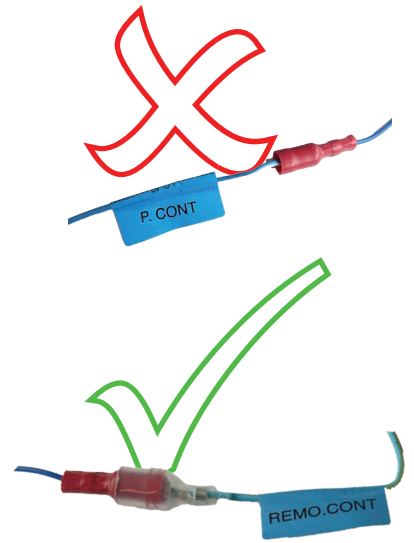

KENWOOD

Steering Wheel Remote Control Adaptor

CAW-HD1540

Honda Jazz 2006 >

Honda Odyssey 2005 >

Check for latest updates on:
www.kenwood.eu

1

2

3

OR

4

Vehicle Function	Click
Vol +	Vol +
Vol -	Vol -
Ch +	Preset +
Ch -	Preset -
Mode	Source

*Functions Given are a general guide, exact functionality may vary with Kenwood Model/Vehicle