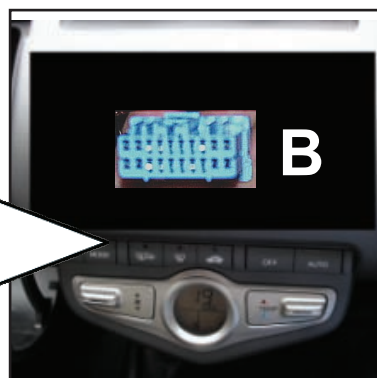

KENWOOD

Steering Wheel Remote Control Adaptor

CAW-HD1540

Honda Jazz 2006 >

Honda Odyssey 2005 >

Check for latest updates on:
www.kenwood.eu

1

2

3

OR

4

Vehicle Function	Click
Vol +	Vol +
Vol -	Vol -
Ch +	Preset +
Ch -	Preset -
Mode	Source

*Functions Given are a general guide, exact functionality may vary with Kenwood Model/Vehicle