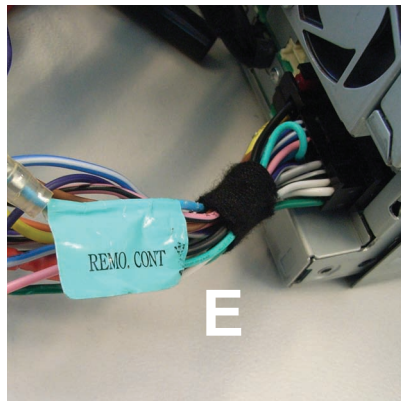

KENWOOD

Steering Wheel Remote Control Adaptor

CAW-KI1520

Kia CEE'D 2007 >

Check for latest updates on:
www.kenwood.eu

1

2

3

4

OR

5

Vehicle Function	Click
+	Vol +
-	Vol -
▲	Seek +
▼	Seek -
Ch +	Preset +
Ch -	Preset -
Mode	Source
Mute	Mute

*Functions Given are a general guide, exact functionality may vary with Kenwood Model/Vehicle