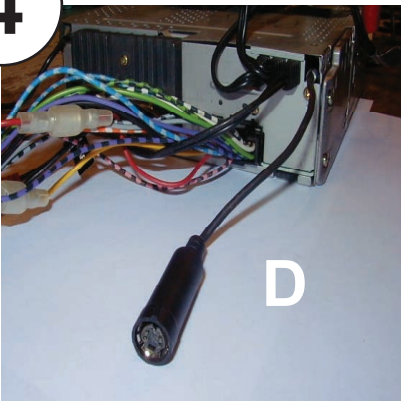

KENWOOD

Steering Wheel Remote Control Adaptor

CAW-KI1520

Kia CEE'D 2007 >

Check for latest updates on:
www.kenwood.eu

1

2

3

4

OR

5

Vehicle Function	Click
+	Vol +
-	Vol -
▲	Seek +
▼	Seek -
Ch +	Preset +
Ch -	Preset -
Mode	Source
Mute	Mute

*Functions Given are a general guide, exact functionality may vary with Kenwood Model/Vehicle