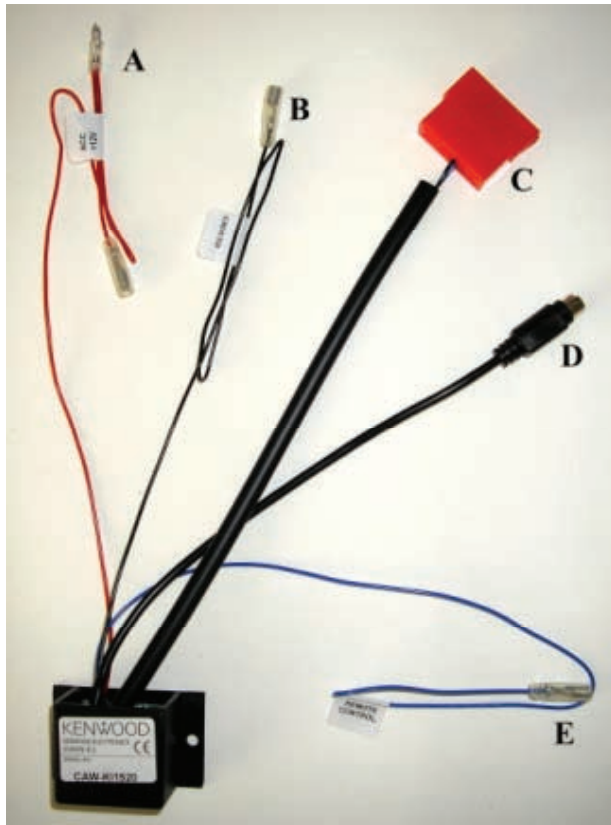

KENWOOD

Steering Wheel Remote Control Adaptor

CAW-KI1520

Kia CEE'D 2007 >

Check for latest updates on:
www.kenwood.eu

1

2

3

4

OR

5

Vehicle Function	Click
+	Vol +
-	Vol -
▲	Seek +
▼	Seek -
Ch +	Preset +
Ch -	Preset -
Mode	Source
Mute	Mute

*Functions Given are a general guide, exact functionality may vary with Kenwood Model/Vehicle