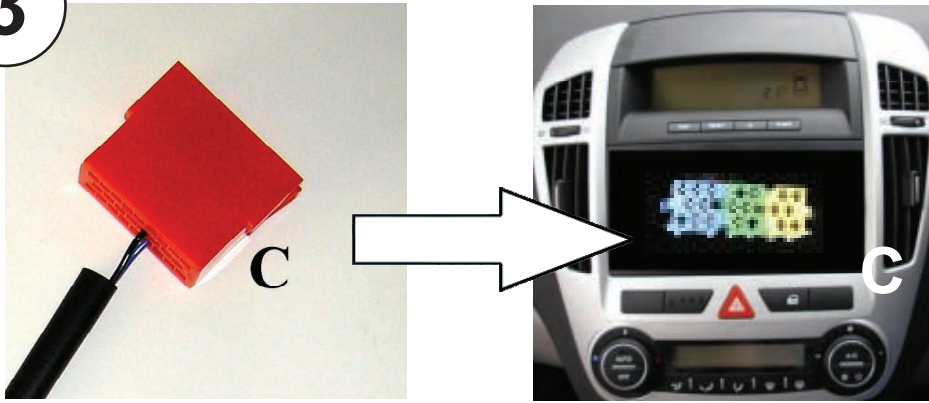

KENWOOD

Steering Wheel Remote Control Adaptor

CAW-KI1520

Kia CEE'D 2007 >

Check for latest updates on:
www.kenwood.eu

1

2

3

4

OR

5

Vehicle Function	Click
+	Vol +
-	Vol -
▲	Seek +
▼	Seek -
Ch +	Preset +
Ch -	Preset -
Mode	Source
Mute	Mute

*Functions Given are a general guide, exact functionality may vary with Kenwood Model/Vehicle