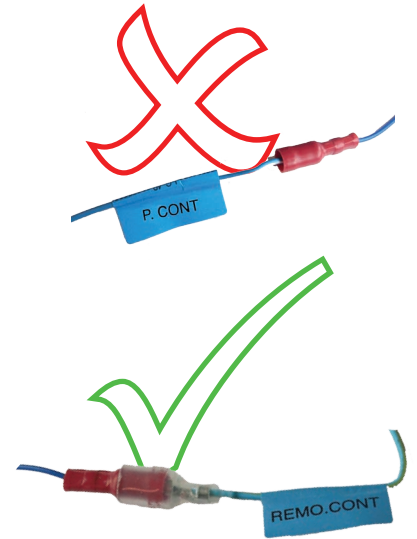

KENWOOD

Steering Wheel Remote Control Adaptor

CAW-KI1520

Kia CEE'D 2007 >

Check for latest updates on:
www.kenwood.eu

1

2

3

4

OR

5

Vehicle Function	Click
+	Vol +
-	Vol -
▲	Seek +
▼	Seek -
Ch +	Preset +
Ch -	Preset -
Mode	Source
Mute	Mute

*Functions Given are a general guide, exact functionality may vary with Kenwood Model/Vehicle