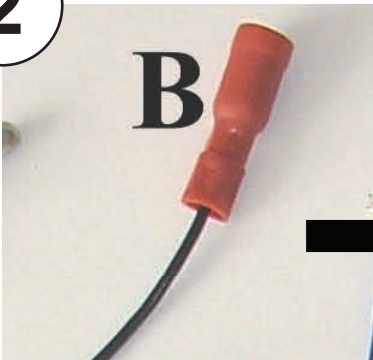

KENWOOD

Steering Wheel Remote Control Adaptor

CAW-SSREX

SsangYong Actyon 2006>

SsangYong Kyron 2005>

SsangYong Rexton 1 >2006

SsangYong Rexton 2 2006>

Check for latest updates on:
www.kenwood.eu

1

2

3

4

OR

5

Vehicle Function	Click
Vol ▲	Vol +
Vol ▼	Vol -
Seek ▲	Seek +
Seek ▼	Seek -
Mute	Mute
Mode	Source

*Functions Given are a general guide, exact functionality may vary with Kenwood Model/Vehicle