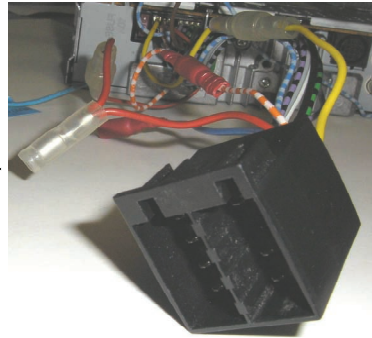

KENWOOD

Steering Wheel Remote Control Adaptor

CAW-SSREX

SsangYong Actyon 2006>

SsangYong Kyron 2005>

SsangYong Rexton 1 >2006

SsangYong Rexton 2 2006>

Check for latest updates on:
www.kenwood.eu

1

2

3

4

OR

5

Vehicle Function	Click
Vol ▲	Vol +
Vol ▼	Vol -
Seek ▲	Seek +
Seek ▼	Seek -
Mute	Mute
Mode	Source

*Functions Given are a general guide, exact functionality may vary with Kenwood Model/Vehicle