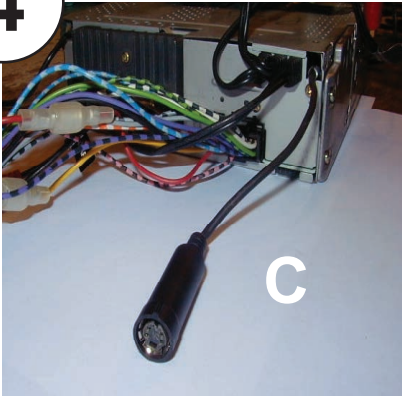

KENWOOD

Steering Wheel Remote Control Adaptor

CAW-SSREX

SsangYong Actyon 2006>

SsangYong Kyron 2005>

SsangYong Rexton 1 >2006

SsangYong Rexton 2 2006>

Check for latest updates on:
www.kenwood.eu

1

2

3

4

OR

5

Vehicle Function	Click
Vol ▲	Vol +
Vol ▼	Vol -
Seek ▲	Seek +
Seek ▼	Seek -
Mute	Mute
Mode	Source

*Functions Given are a general guide, exact functionality may vary with Kenwood Model/Vehicle