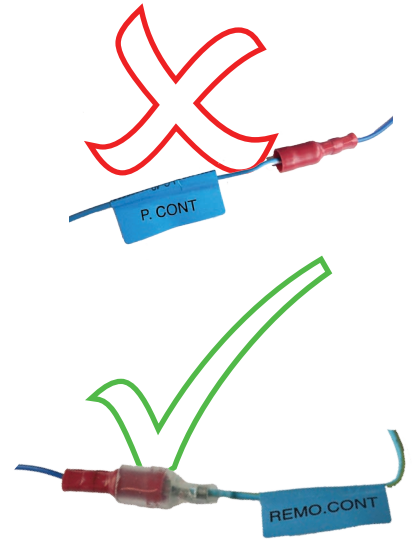

KENWOOD

Steering Wheel Remote Control Adaptor

CAW-SSREX

SsangYong Actyon 2006>

SsangYong Kyron 2005>

SsangYong Rexton 1 >2006

SsangYong Rexton 2 2006>

Check for latest updates on:
www.kenwood.eu

1

2

3

4

OR

5

Vehicle Function	Click
Vol ▲	Vol +
Vol ▼	Vol -
Seek ▲	Seek +
Seek ▼	Seek -
Mute	Mute
Mode	Source

*Functions Given are a general guide, exact functionality may vary with Kenwood Model/Vehicle