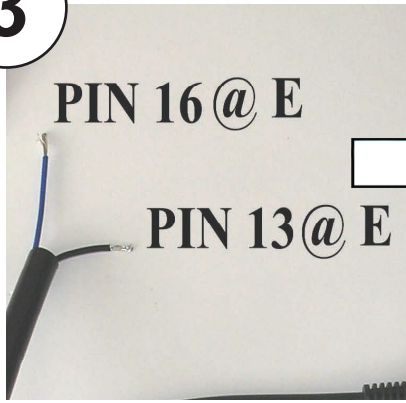

KENWOOD

Steering Wheel Remote Control Adaptor

CAW-SSREX

SsangYong Actyon 2006>

SsangYong Kyron 2005>

SsangYong Rexton 1 >2006

SsangYong Rexton 2 2006>

Check for latest updates on:
www.kenwood.eu

1

2

3

4

OR

5

Vehicle Function	Click
Vol ▲	Vol +
Vol ▼	Vol -
Seek ▲	Seek +
Seek ▼	Seek -
Mute	Mute
Mode	Source

*Functions Given are a general guide, exact functionality may vary with Kenwood Model/Vehicle