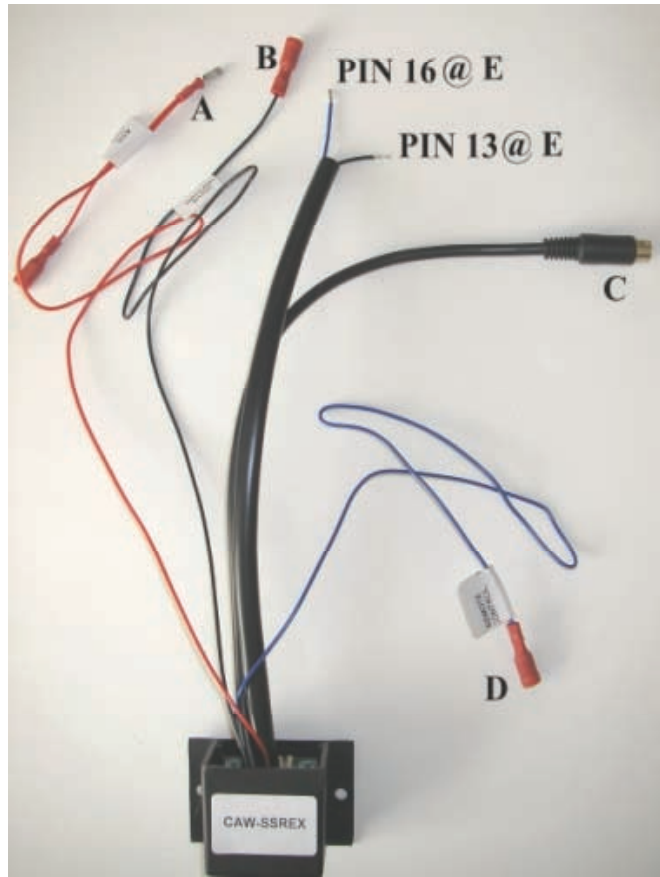

KENWOOD

Steering Wheel Remote Control Adaptor

CAW-SSREX

SsangYong Actyon 2006>

SsangYong Kyron 2005>

SsangYong Rexton 1 >2006

SsangYong Rexton 2 2006>

Check for latest updates on:
www.kenwood.eu

1

2

3

4

OR

5

Vehicle Function	Click
Vol ▲	Vol +
Vol ▼	Vol -
Seek ▲	Seek +
Seek ▼	Seek -
Mute	Mute
Mode	Source

*Functions Given are a general guide, exact functionality may vary with Kenwood Model/Vehicle