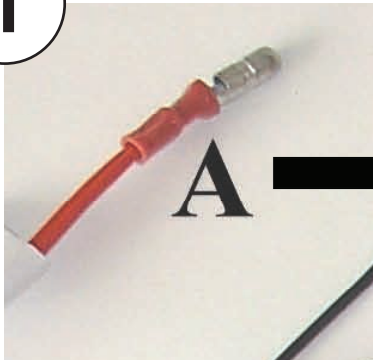

KENWOOD

Steering Wheel Remote Control Adaptor

CAW-SSREX

SsangYong Actyon 2006>

SsangYong Kyron 2005>

SsangYong Rexton 1 >2006

SsangYong Rexton 2 2006>

Check for latest updates on:
www.kenwood.eu

1

2

3

4

OR

5

Vehicle Function	Click
Vol ▲	Vol +
Vol ▼	Vol -
Seek ▲	Seek +
Seek ▼	Seek -
Mute	Mute
Mode	Source

*Functions Given are a general guide, exact functionality may vary with Kenwood Model/Vehicle