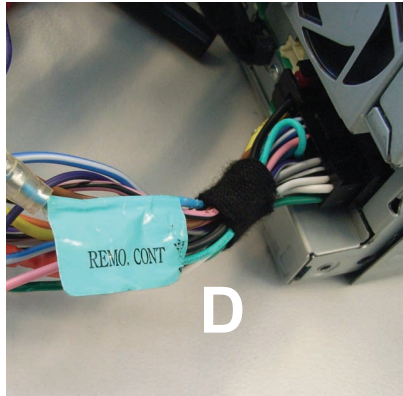

KENWOOD

Steering Wheel Remote Control Adaptor

CAW-SSREX

SsangYong Actyon 2006>

SsangYong Kyron 2005>

SsangYong Rexton 1 >2006

SsangYong Rexton 2 2006>

Check for latest updates on:
www.kenwood.eu

1

2

3

4

OR

5

Vehicle Function	Click
Vol ▲	Vol +
Vol ▼	Vol -
Seek ▲	Seek +
Seek ▼	Seek -
Mute	Mute
Mode	Source

*Functions Given are a general guide, exact functionality may vary with Kenwood Model/Vehicle