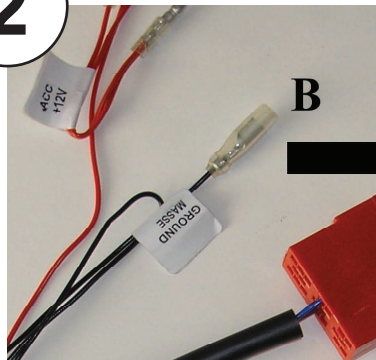

KENWOOD

Steering Wheel Remote Control Adaptor

CAW-AR1330

ALFA ROMEO 147 1999 >2007

ALFA ROMEO 156 1999 >2006

(with mini ISO)

Check for latest updates on:
www.kenwood.eu

1

2

OR

Vehicle Function	Click
▲	Seek+
▼	Seek-
+	Vol+
-	Vol-
SRC	Source
⊗	Mute

*Functions Given are a general guide, exact functionality may vary with Kenwood Model/Vehicle