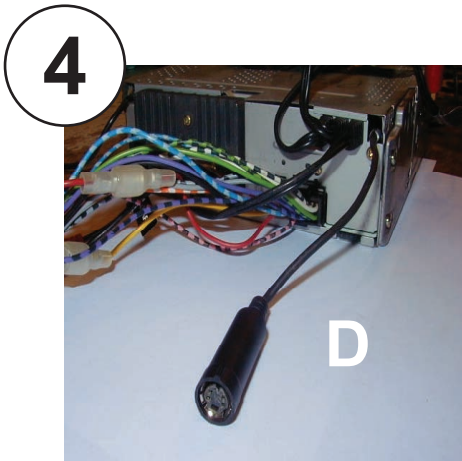

KENWOOD

Steering Wheel Remote Control Adaptor

CAW-AR1330

ALFA ROMEO 147 1999 >2007

ALFA ROMEO 156 1999 >2006

(with mini ISO)

Check for latest updates on:
www.kenwood.eu

1

2

OR

Vehicle Function	Click
▲	Seek+
▼	Seek-
+	Vol+
-	Vol-
SRC	Source
⊗	Mute

*Functions Given are a general guide, exact functionality may vary with Kenwood Model/Vehicle