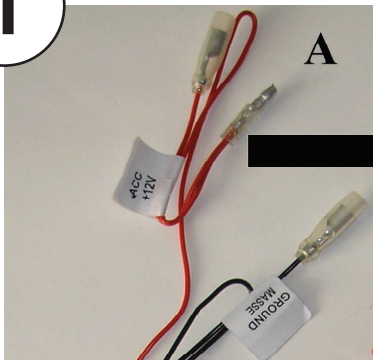

KENWOOD

Steering Wheel Remote Control Adaptor

CAW-AR1330

ALFA ROMEO 147 1999 >2007

ALFA ROMEO 156 1999 >2006

(with mini ISO)

Check for latest updates on:
www.kenwood.eu

1

2

OR

Vehicle Function	Click
▲	Seek+
▼	Seek-
+	Vol+
-	Vol-
SRC	Source
⊗	Mute

*Functions Given are a general guide, exact functionality may vary with Kenwood Model/Vehicle