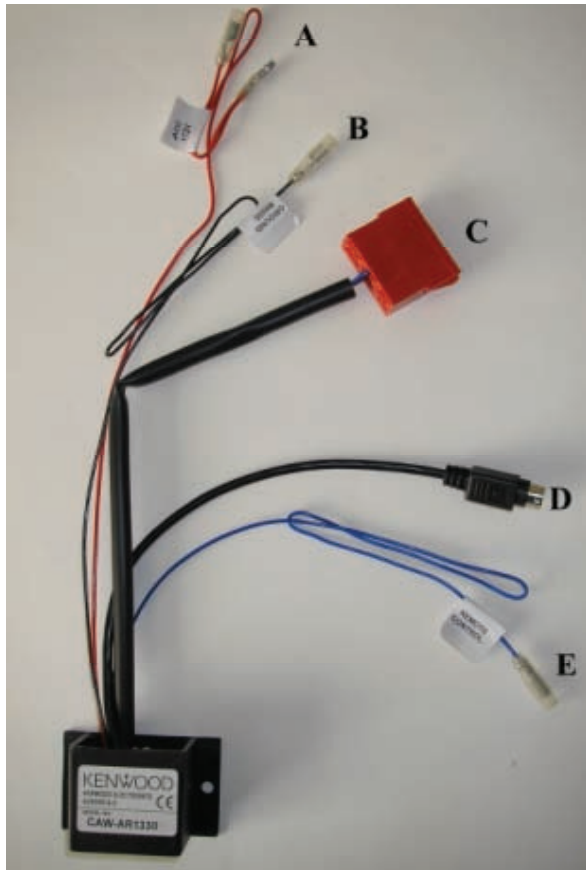

KENWOOD

Steering Wheel Remote Control Adaptor

CAW-AR1330

ALFA ROMEO 147 1999 >2007

ALFA ROMEO 156 1999 >2006

(with mini ISO)

Check for latest updates on:
www.kenwood.eu

1

2

OR

Vehicle Function	Click
▲	Seek+
▼	Seek-
+	Vol+
-	Vol-
SRC	Source
⊗	Mute

*Functions Given are a general guide, exact functionality may vary with Kenwood Model/Vehicle