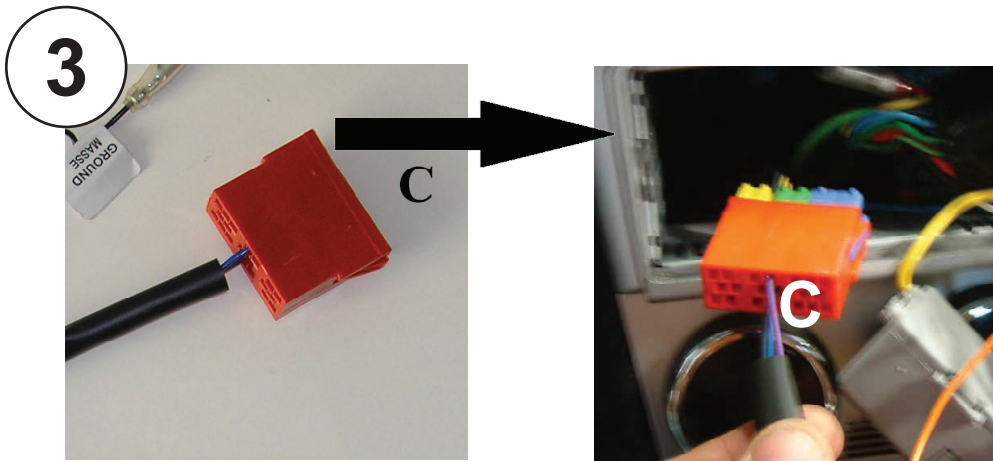

KENWOOD

Steering Wheel Remote Control Adaptor

CAW-AR1330

ALFA ROMEO 147 1999 >2007

ALFA ROMEO 156 1999 >2006

(with mini ISO)

Check for latest updates on:
www.kenwood.eu

1

2

OR

Vehicle Function	Click
▲	Seek+
▼	Seek-
+	Vol+
-	Vol-
SRC	Source
⊗	Mute

*Functions Given are a general guide, exact functionality may vary with Kenwood Model/Vehicle