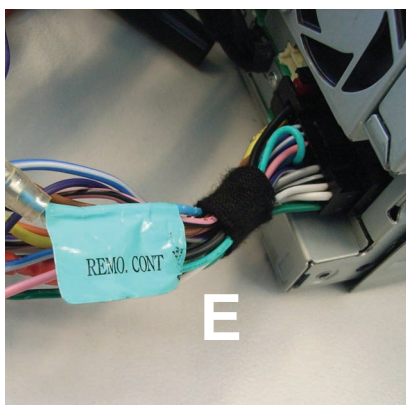

KENWOOD

Steering Wheel Remote Control Adaptor

CAW-AR1330

ALFA ROMEO 147 1999 >2007

ALFA ROMEO 156 1999 >2006

(with mini ISO)

Check for latest updates on:
www.kenwood.eu

1

2

OR

Vehicle Function	Click
▲	Seek+
▼	Seek-
+	Vol+
-	Vol-
SRC	Source
⊗	Mute

*Functions Given are a general guide, exact functionality may vary with Kenwood Model/Vehicle