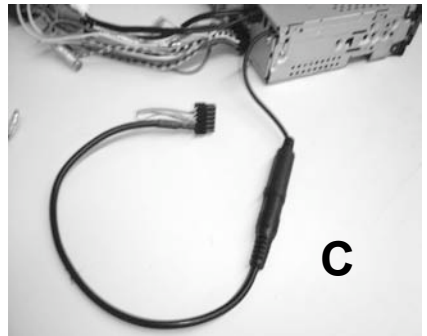

KENWOOD

Listen to the Future

Steering Wheel Remote Control Adaptor

CAW-RV7040

Rover 200 12/95-12/99

Rover 400 06/97-02/00

Rover 600 04/93>

Rover 75 06/99>

www.kenwood-europe.com

1

2

3

4

Vehicle Function	Click	Hold
Vol+	Vol+	-
Vol-	Vol-	-
-	Seek+	Preset+
-	Seek-	Preset-
Mode	Source	

*Functions Given are a general guide, exact functionality may vary with Kenwood Model/Vehicle