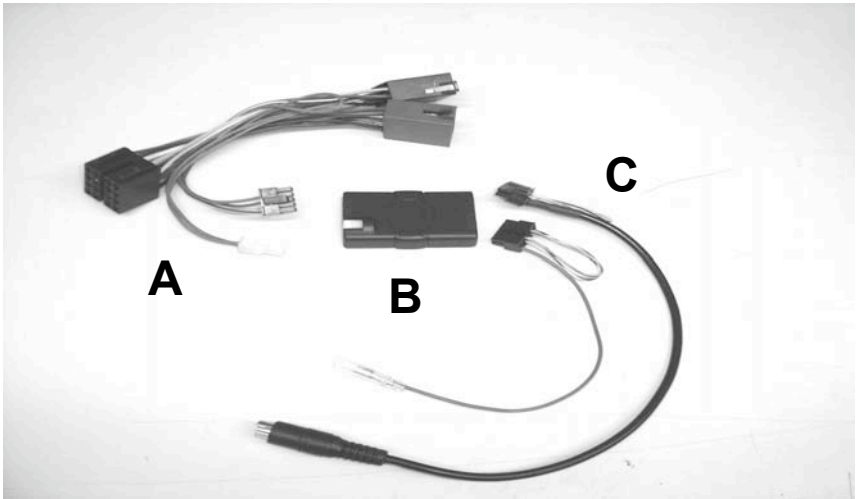

KENWOOD

Listen to the Future

Steering Wheel Remote Control Adaptor

CAW-RV7040

Rover 200 12/95-12/99

Rover 400 06/97-02/00

Rover 600 04/93>

Rover 75 06/99>

www.kenwood-europe.com

1

2

3

4

Vehicle Function	Click	Hold
Vol+	Vol+	-
Vol-	Vol-	-
-	Seek+	Preset+
-	Seek-	Preset-
Mode	Source	

*Functions Given are a general guide, exact functionality may vary with Kenwood Model/Vehicle