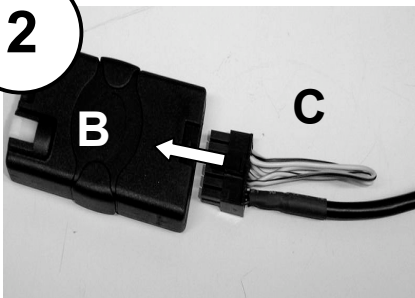

KENWOOD

Listen to the Future

Steering Wheel Remote Control Adaptor

CAW-RV7040

Rover 200 12/95-12/99

Rover 400 06/97-02/00

Rover 600 04/93>

Rover 75 06/99>

www.kenwood-europe.com

1

2

3

4

Vehicle Function	Click	Hold
Vol+	Vol+	-
Vol-	Vol-	-
-	Seek+	Preset+
-	Seek-	Preset-
Mode	Source	

*Functions Given are a general guide, exact functionality may vary with Kenwood Model/Vehicle