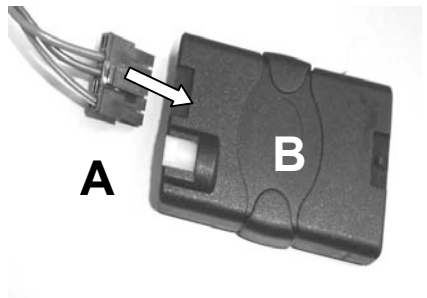

KENWOOD

Listen to the Future

Steering Wheel Remote Control Adaptor

CAW-RV7040

Rover 200 12/95-12/99

Rover 400 06/97-02/00

Rover 600 04/93>

Rover 75 06/99>

www.kenwood-europe.com

1

2

3

4

Vehicle Function	Click	Hold
Vol+	Vol+	-
Vol-	Vol-	-
-	Seek+	Preset+
-	Seek-	Preset-
Mode	Source	

*Functions Given are a general guide, exact functionality may vary with Kenwood Model/Vehicle