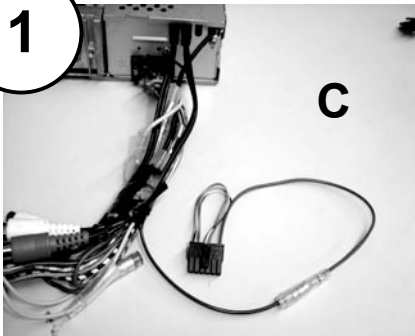

KENWOOD

Listen to the Future

Steering Wheel Remote Control Adaptor

CAW-RV7040

Rover 200 12/95-12/99

Rover 400 06/97-02/00

Rover 600 04/93>

Rover 75 06/99>

www.kenwood-europe.com

1

2

3

4

Vehicle Function	Click	Hold
Vol+	Vol+	-
Vol-	Vol-	-
-	Seek+	Preset+
-	Seek-	Preset-
Mode	Source	

*Functions Given are a general guide, exact functionality may vary with Kenwood Model/Vehicle