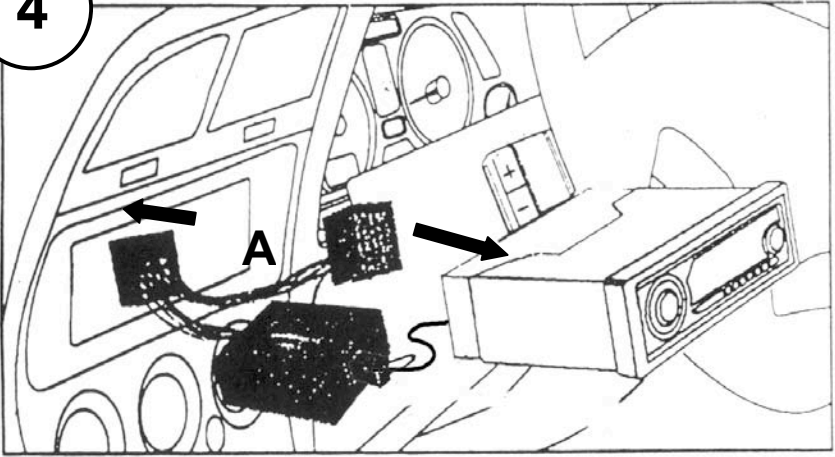

# KENWOOD

Listen to the Future

**Steering Wheel Remote Control Adaptor**

CAW-RN7400 & CAW-RN7410

Renault Megane 11/02> (CAW-RN7400)\*

Renault Scenic 11/02> (CAW-RN7410)\*

\*Vehicles WITH remote Audio display

[www.kenwood-europe.com](http://www.kenwood-europe.com)

3

4

5

**NOTE:** Connect RED part of D behind Clock/Audio Display Module

Vehicle Function*	Click	Hold
Vol+	Vol+	-
Vol-	Vol-	-
Mute	Mute	-
Seek+	Seek+	Seek-
* _ _ /Source	Source	-
Roller	Preset+/-	-