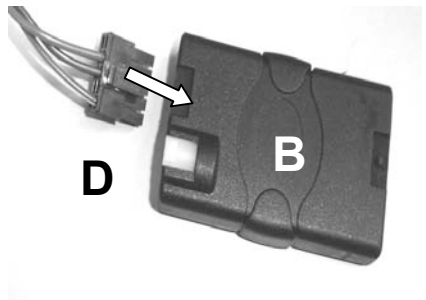

# KENWOOD

Listen to the Future

**Steering Wheel Remote Control Adaptor**

CAW-RN7400 & CAW-RN7410

Renault Megane 11/02> (CAW-RN7400)\*

Renault Scenic 11/02> (CAW-RN7410)\*

\*Vehicles WITH remote Audio display

[www.kenwood-europe.com](http://www.kenwood-europe.com)

3

4

5

**NOTE:** Connect RED part of D behind Clock/Audio Display Module

Vehicle Function*	Click	Hold
Vol+	Vol+	-
Vol-	Vol-	-
Mute	Mute	-
Seek+	Seek+	Seek-
* _ _ /Source	Source	-
Roller	Preset+/-	-