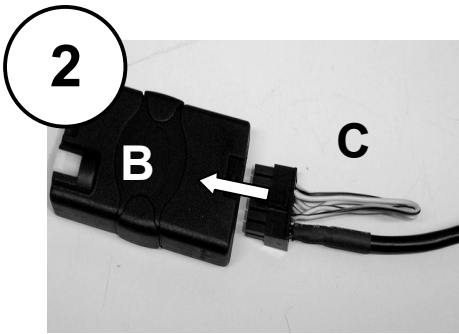

# KENWOOD

Listen to the Future

**Steering Wheel Remote Control Adaptor**

CAW-RN7400 & CAW-RN7410

Renault Megane 11/02> (CAW-RN7400)\*

Renault Scenic 11/02> (CAW-RN7410)\*

\*Vehicles WITH remote Audio display

[www.kenwood-europe.com](http://www.kenwood-europe.com)

3

4

5

**NOTE:** Connect RED part of D behind Clock/Audio Display Module

Vehicle Function*	Click	Hold
Vol+	Vol+	-
Vol-	Vol-	-
Mute	Mute	-
Seek+	Seek+	Seek-
* _ _ /Source	Source	-
Roller	Preset+/-	-