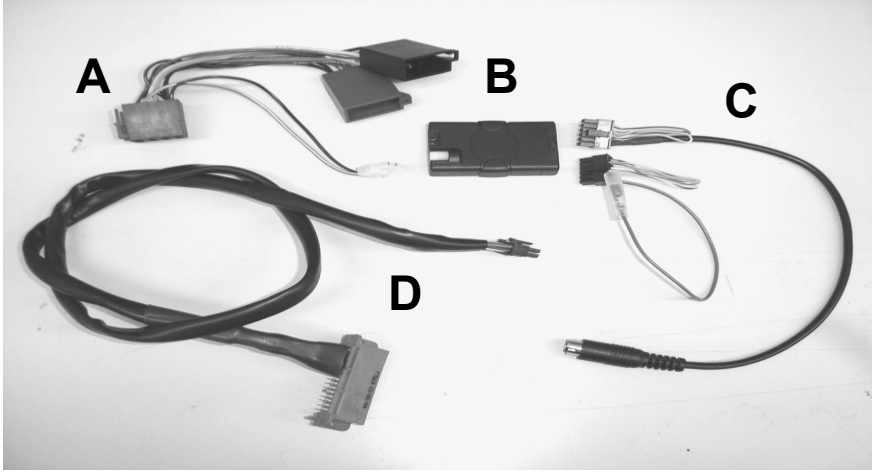

# KENWOOD

Listen to the Future

**Steering Wheel Remote Control Adaptor**

CAW-RN7400 & CAW-RN7410

Renault Megane 11/02> (CAW-RN7400)\*

Renault Scenic 11/02> (CAW-RN7410)\*

\*Vehicles WITH remote Audio display

[www.kenwood-europe.com](http://www.kenwood-europe.com)

3

4

5

**NOTE:** Connect RED part of D behind Clock/Audio Display Module

Vehicle Function*	Click	Hold
Vol+	Vol+	-
Vol-	Vol-	-
Mute	Mute	-
Seek+	Seek+	Seek-
* _ _ /Source	Source	-
Roller	Preset+/-	-