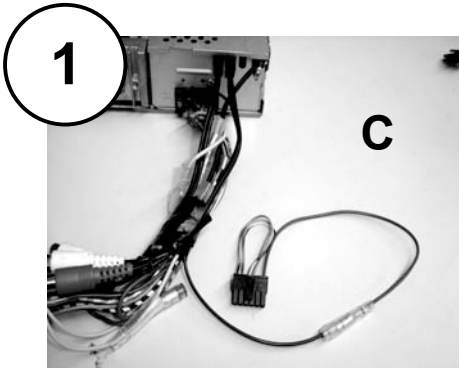

# KENWOOD

Listen to the Future

**Steering Wheel Remote Control Adaptor**

CAW-RN7400 & CAW-RN7410

Renault Megane 11/02> (CAW-RN7400)\*

Renault Scenic 11/02> (CAW-RN7410)\*

\*Vehicles WITH remote Audio display

[www.kenwood-europe.com](http://www.kenwood-europe.com)

3

4

5

**NOTE:** Connect RED part of D behind Clock/Audio Display Module

Vehicle Function*	Click	Hold
Vol+	Vol+	-
Vol-	Vol-	-
Mute	Mute	-
Seek+	Seek+	Seek-
* _ _ /Source	Source	-
Roller	Preset+/-	-