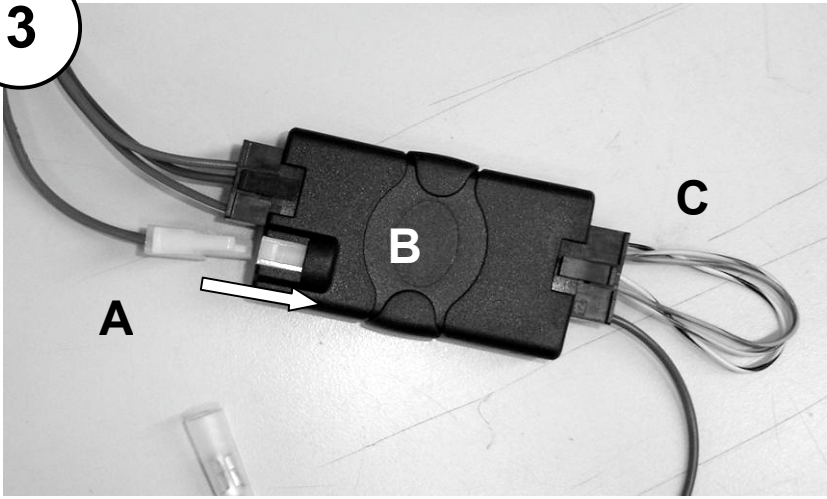

# KENWOOD

Listen to the Future

**Steering Wheel Remote Control Adaptor**

CAW-RN7400 & CAW-RN7410

Renault Megane 11/02> (CAW-RN7400)\*

Renault Scenic 11/02> (CAW-RN7410)\*

\*Vehicles WITH remote Audio display

[www.kenwood-europe.com](http://www.kenwood-europe.com)

3

4

5

**NOTE:** Connect RED part of D behind Clock/Audio Display Module

Vehicle Function*	Click	Hold
Vol+	Vol+	-
Vol-	Vol-	-
Mute	Mute	-
Seek+	Seek+	Seek-
* _ _ /Source	Source	-
Roller	Preset+/-	-