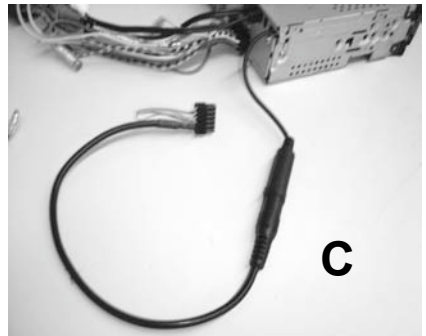

# KENWOOD

Listen to the Future

**Steering Wheel Remote Control Adaptor**

CAW-RN7400 & CAW-RN7410

Renault Megane 11/02> (CAW-RN7400)\*

Renault Scenic 11/02> (CAW-RN7410)\*

\*Vehicles WITH remote Audio display

[www.kenwood-europe.com](http://www.kenwood-europe.com)

3

4

5

**NOTE:** Connect RED part of D behind Clock/Audio Display Module

Vehicle Function*	Click	Hold
Vol+	Vol+	-
Vol-	Vol-	-
Mute	Mute	-
Seek+	Seek+	Seek-
* _ _ /Source	Source	-
Roller	Preset+/-	-