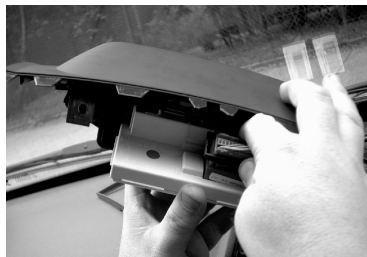

# KENWOOD

Listen to the Future

**Steering Wheel Remote Control Adaptor**

CAW-RN7400 & CAW-RN7410

Renault Megane 11/02> (CAW-RN7400)\*

Renault Scenic 11/02> (CAW-RN7410)\*

\*Vehicles WITH remote Audio display

[www.kenwood-europe.com](http://www.kenwood-europe.com)

3

4

5

**NOTE:** Connect RED part of D behind Clock/Audio Display Module

Vehicle Function*	Click	Hold
Vol+	Vol+	-
Vol-	Vol-	-
Mute	Mute	-
Seek+	Seek+	Seek-
* _ _ /Source	Source	-
Roller	Preset+/-	-