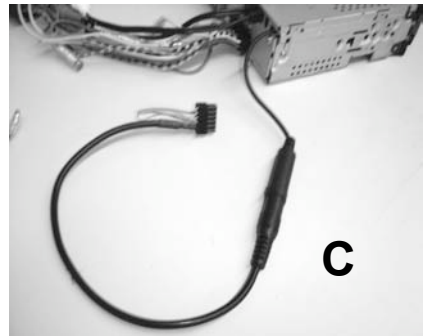

# KENWOOD

Listen to the Future

**Steering Wheel Remote Control Adaptor**

CAW-JG7100  
Jaguar XJ8 09/97>  
Jaguar XK8 10/96>

[www.kenwood-europe.com](http://www.kenwood-europe.com)

3

4

Vehicle Function	Click	Hold
Vol+	Vol+	-
Vol-	Vol-	-
SELECT	Source	
-	Seek up	Preset up

\*Functions Given are a general guide, exact functionality may vary with Kenwood Model/Vehicle