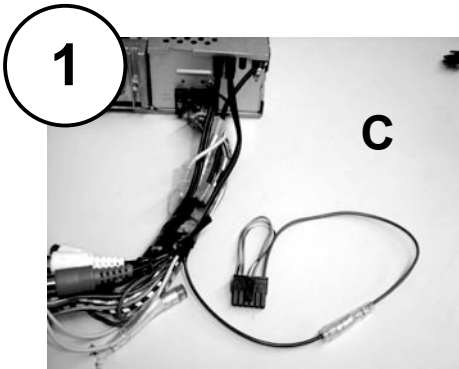

# KENWOOD

Listen to the Future

**Steering Wheel Remote Control Adaptor**

CAW-JG7100  
Jaguar XJ8 09/97>  
Jaguar XK8 10/96>

[www.kenwood-europe.com](http://www.kenwood-europe.com)

3

4

Vehicle Function	Click	Hold
Vol+	Vol+	-
Vol-	Vol-	-
SELECT	Source	
-	Seek up	Preset up

\*Functions Given are a general guide, exact functionality may vary with Kenwood Model/Vehicle