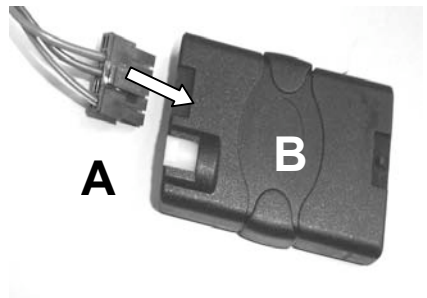

# KENWOOD

Listen to the Future

**Steering Wheel Remote Control Adaptor**

CAW-JG7100  
Jaguar XJ8 09/97>  
Jaguar XK8 10/96>

[www.kenwood-europe.com](http://www.kenwood-europe.com)

3

4

Vehicle Function	Click	Hold
Vol+	Vol+	-
Vol-	Vol-	-
SELECT	Source	
-	Seek up	Preset up

\*Functions Given are a general guide, exact functionality may vary with Kenwood Model/Vehicle