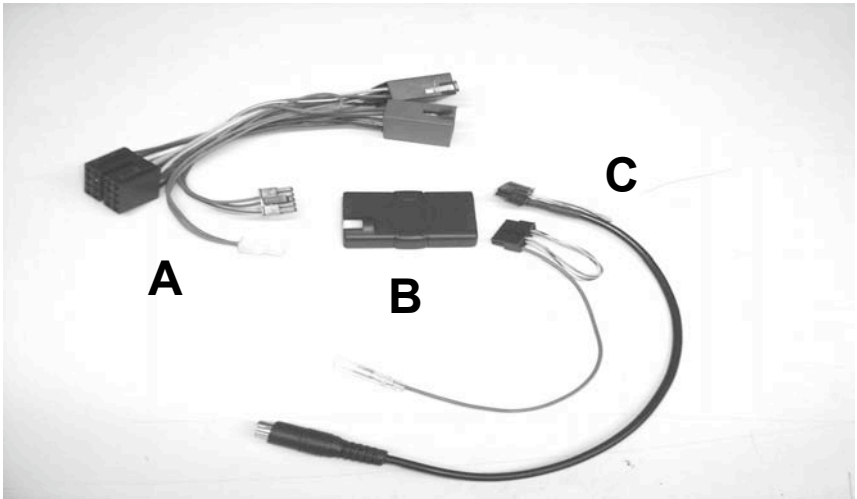

# KENWOOD

Listen to the Future

**Steering Wheel Remote Control Adaptor**

CAW-JG7100  
Jaguar XJ8 09/97>  
Jaguar XK8 10/96>

[www.kenwood-europe.com](http://www.kenwood-europe.com)

3

4

Vehicle Function	Click	Hold
Vol+	Vol+	-
Vol-	Vol-	-
SELECT	Source	
-	Seek up	Preset up

\*Functions Given are a general guide, exact functionality may vary with Kenwood Model/Vehicle