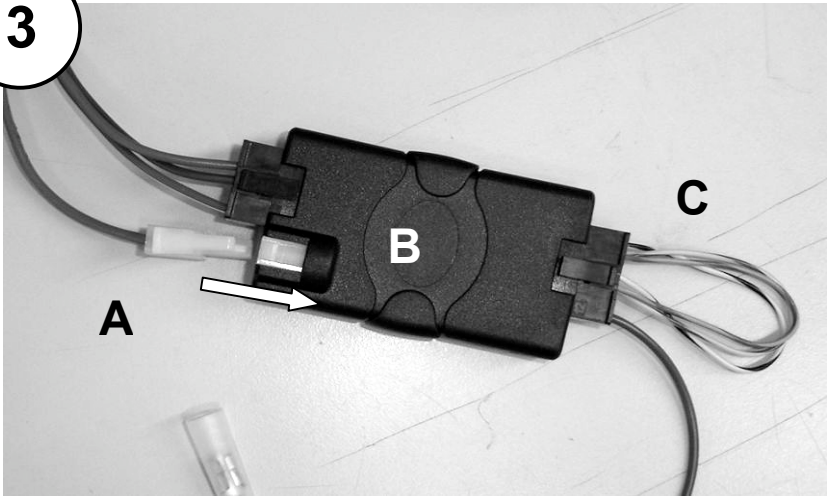

# KENWOOD

Listen to the Future

**Steering Wheel Remote Control Adaptor**

CAW-JG7100  
Jaguar XJ8 09/97>  
Jaguar XK8 10/96>

[www.kenwood-europe.com](http://www.kenwood-europe.com)

3

4

Vehicle Function	Click	Hold
Vol+	Vol+	-
Vol-	Vol-	-
SELECT	Source	
-	Seek up	Preset up

\*Functions Given are a general guide, exact functionality may vary with Kenwood Model/Vehicle