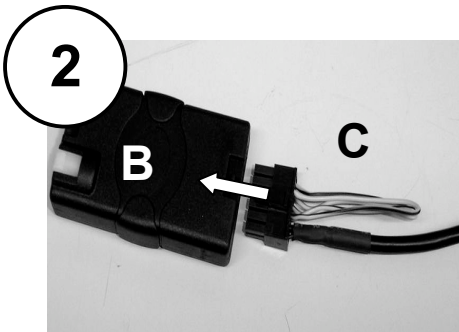

# KENWOOD

Listen to the Future

**Steering Wheel Remote Control Adaptor**

CAW-JG7100  
Jaguar XJ8 09/97>  
Jaguar XK8 10/96>

[www.kenwood-europe.com](http://www.kenwood-europe.com)

3

4

Vehicle Function	Click	Hold
Vol+	Vol+	-
Vol-	Vol-	-
SELECT	Source	
-	Seek up	Preset up

\*Functions Given are a general guide, exact functionality may vary with Kenwood Model/Vehicle