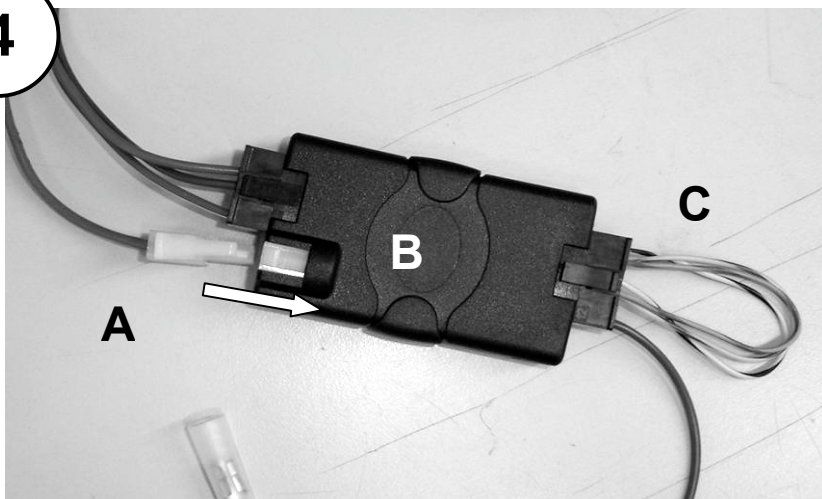

Vehicle	Yellow Jumper	Orange Jumper
Discovery 10/95-01/99	Open	Open
Range Rover 09/94-02/00	Open	Connected

NOTE: If Mode settings are changed once connected to the vehicle, Harness A must be disconnected and re-connected before the settings will take effect.

4