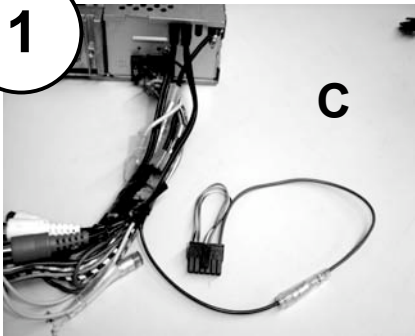

KENWOOD

Listen to the Future

Steering Wheel Remote Control Adaptor

CAW-LR7140

Landrover Discovery 10/95-01/99

Range Rover 09/94-02/00

www.kenwood-europe.com

1

2

3

Set Mode for required vehicle using Orange & Yellow Jumper leads (See Below)

Vehicle	Yellow Jumper	Orange Jumper
Discovery 10/95-01/99	Open	Open
Range Rover 09/94-02/00	Open	Connected

NOTE: If Mode settings are changed once connected to the vehicle, Harness A must be disconnected and re-connected before the settings will take effect.

4

5

Vehicle Function	Click	Hold
Vol+	Vol+	-
Vol-	Vol-	-
SEL/Mode	Source	
-	Seek+	Seek-
-	Seek-	-
Mute	Mute	-

*Functions Given are a general guide, exact functionality may vary with Kenwood Model/Vehicle