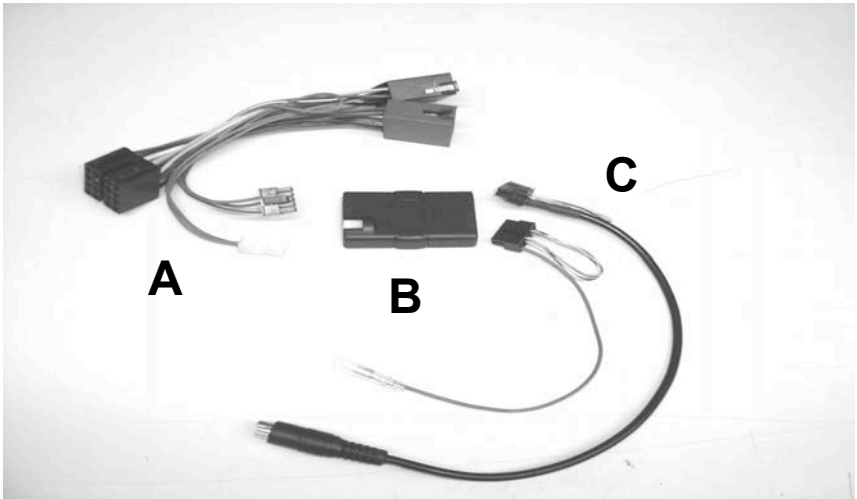

KENWOOD

Listen to the Future

Steering Wheel Remote Control Adaptor

CAW-LR7140

Landrover Discovery 10/95-01/99

Range Rover 09/94-02/00

www.kenwood-europe.com

1

2

3

Set Mode for required vehicle using Orange & Yellow Jumper leads (See Below)

Vehicle	Yellow Jumper	Orange Jumper
Discovery 10/95-01/99	Open	Open
Range Rover 09/94-02/00	Open	Connected

NOTE: If Mode settings are changed once connected to the vehicle, Harness A must be disconnected and re-connected before the settings will take effect.

4

5

Vehicle Function	Click	Hold
Vol+	Vol+	-
Vol-	Vol-	-
SEL/Mode	Source	
-	Seek+	Seek-
-	Seek-	-
Mute	Mute	-

*Functions Given are a general guide, exact functionality may vary with Kenwood Model/Vehicle