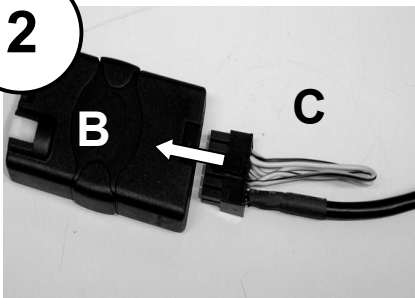

KENWOOD

Listen to the Future

Steering Wheel Remote Control Adaptor

CAW-LR7140

Landrover Discovery 10/95-01/99

Range Rover 09/94-02/00

www.kenwood-europe.com

1

2

3

Set Mode for required vehicle using Orange & Yellow Jumper leads (See Below)

Vehicle	Yellow Jumper	Orange Jumper
Discovery 10/95-01/99	Open	Open
Range Rover 09/94-02/00	Open	Connected

NOTE: If Mode settings are changed once connected to the vehicle, Harness A must be disconnected and re-connected before the settings will take effect.