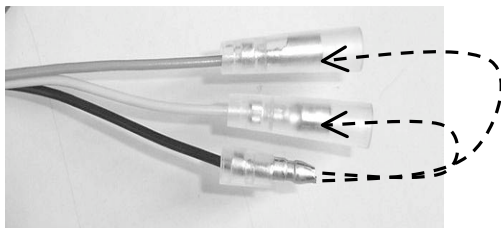

KENWOOD

Listen to the Future

Steering Wheel Remote Control Adaptor

CAW-LR7140

Landrover Discovery 10/95-01/99

Range Rover 09/94-02/00

www.kenwood-europe.com

1

2

3

Set Mode for required vehicle using Orange & Yellow Jumper leads (See Below)

Vehicle	Yellow Jumper	Orange Jumper
Discovery 10/95-01/99	Open	Open
Range Rover 09/94-02/00	Open	Connected

NOTE: If Mode settings are changed once connected to the vehicle, Harness A must be disconnected and re-connected before the settings will take effect.