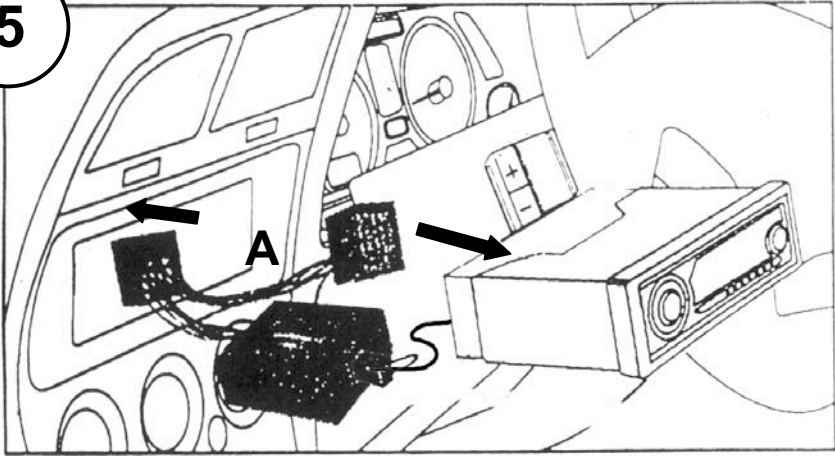

5

Vehicle Function	Click	Hold
Vol+	Vol+	-
Vol-	Vol-	-
SEL/Mode	Source	
-	Seek+	Seek-
-	Seek-	-
Mute	Mute	-

*Functions Given are a general guide, exact functionality may vary with Kenwood Model/Vehicle