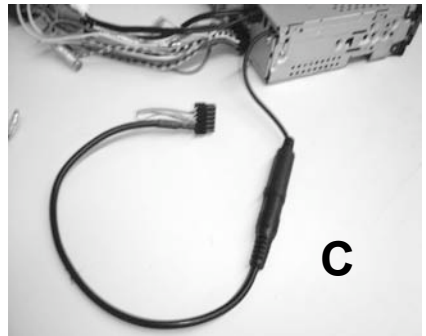

KENWOOD

Listen to the Future

Steering Wheel Remote Control Adaptor

CAW-LR7140

Landrover Discovery 10/95-01/99

Range Rover 09/94-02/00

www.kenwood-europe.com

1

2

3

Set Mode for required vehicle using Orange & Yellow Jumper leads (See Below)

Vehicle	Yellow Jumper	Orange Jumper
Discovery 10/95-01/99	Open	Open
Range Rover 09/94-02/00	Open	Connected

NOTE: If Mode settings are changed once connected to the vehicle, Harness A must be disconnected and re-connected before the settings will take effect.

4

5

Vehicle Function	Click	Hold
Vol+	Vol+	-
Vol-	Vol-	-
SEL/Mode	Source	
-	Seek+	Seek-
-	Seek-	-
Mute	Mute	-

*Functions Given are a general guide, exact functionality may vary with Kenwood Model/Vehicle