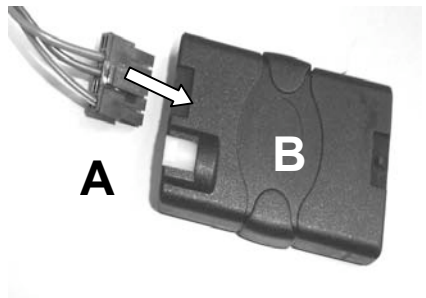

KENWOOD

Listen to the Future

Steering Wheel Remote Control Adaptor

CAW-LR7140

Landrover Discovery 10/95-01/99

Range Rover 09/94-02/00

www.kenwood-europe.com

1

2

3

Set Mode for required vehicle using Orange & Yellow Jumper leads (See Below)

Vehicle	Yellow Jumper	Orange Jumper
Discovery 10/95-01/99	Open	Open
Range Rover 09/94-02/00	Open	Connected

NOTE: If Mode settings are changed once connected to the vehicle, Harness A must be disconnected and re-connected before the settings will take effect.