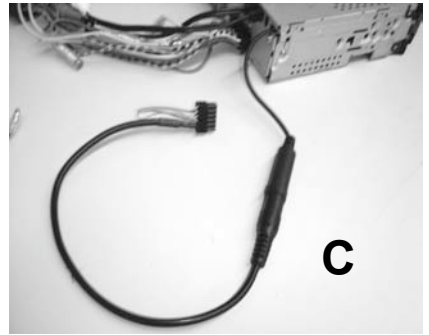

## **Steering Wheel Remote Control Adaptor**

CAW-MR7390

Rover 25 02/00>

Rover 45 02/00>

MG ZT 05/02>

[www.kenwood-europe.com](http://www.kenwood-europe.com)

3

4

Vehicle Function	Click	Hold
Vol+	Vol+	-
Vol-	Vol-	-
-	Seek+	Preset+
-	Seek-	Preset-
Mode_	Source	-

\*Functions given are a general guide, exact functionality may vary with Kenwood Model/Vehicle