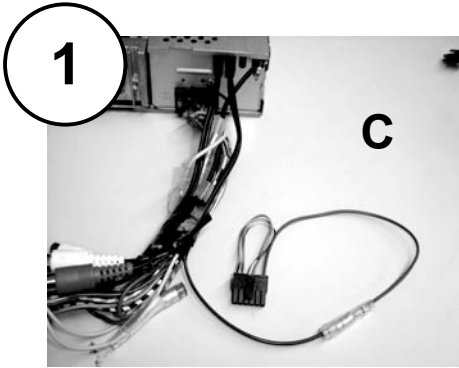

## **Steering Wheel Remote Control Adaptor**

CAW-MR7390

Rover 25 02/00>

Rover 45 02/00>

MG ZT 05/02>

[www.kenwood-europe.com](http://www.kenwood-europe.com)

3

4

Vehicle Function	Click	Hold
Vol+	Vol+	-
Vol-	Vol-	-
-	Seek+	Preset+
-	Seek-	Preset-
Mode_	Source	-

\*Functions given are a general guide, exact functionality may vary with Kenwood Model/Vehicle