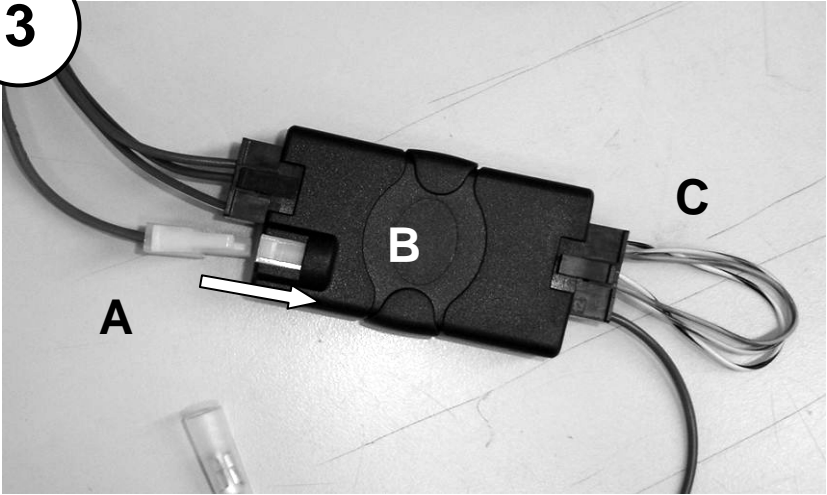

KENWOOD

Steering Wheel Remote Control Adaptor

CAW-MZ7460

Mazda 3 03/02>

Mazda 03/02>

Mazda 03/02>

www.kenwood.eu

1

2

3

4

Vehicle Function	Click	Hold
Vol+	Vol+	-
Vol-	Vol-	-
▲	Seek up	Preset up
▼	Seek down	Preset down
Mode	Source	-
Mute	Mute	

*Functions given are a general guide, exact functionality may vary with Kenwood Model/Vehicle