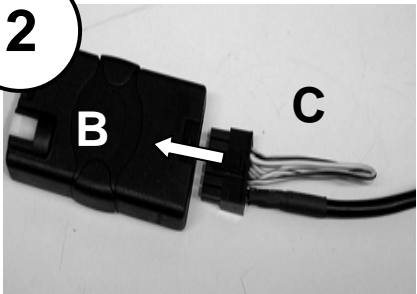

KENWOOD

Steering Wheel Remote Control Adaptor

CAW-MZ7460

Mazda 3 03/02>

Mazda 03/02>

Mazda 03/02>

www.kenwood.eu

1

2

3

4

Vehicle Function	Click	Hold
Vol+	Vol+	-
Vol-	Vol-	-
▲	Seek up	Preset up
▼	Seek down	Preset down
Mode	Source	-
Mute	Mute	

*Functions given are a general guide, exact functionality may vary with Kenwood Model/Vehicle