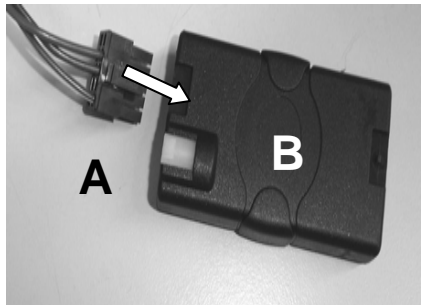

KENWOOD

Steering Wheel Remote Control Adaptor

CAW-MZ7460

Mazda 3 03/02>

Mazda 03/02>

Mazda 03/02>

www.kenwood.eu

1

2

3

4

Vehicle Function	Click	Hold
Vol+	Vol+	-
Vol-	Vol-	-
▲	Seek up	Preset up
▼	Seek down	Preset down
Mode	Source	-
Mute	Mute	

*Functions given are a general guide, exact functionality may vary with Kenwood Model/Vehicle