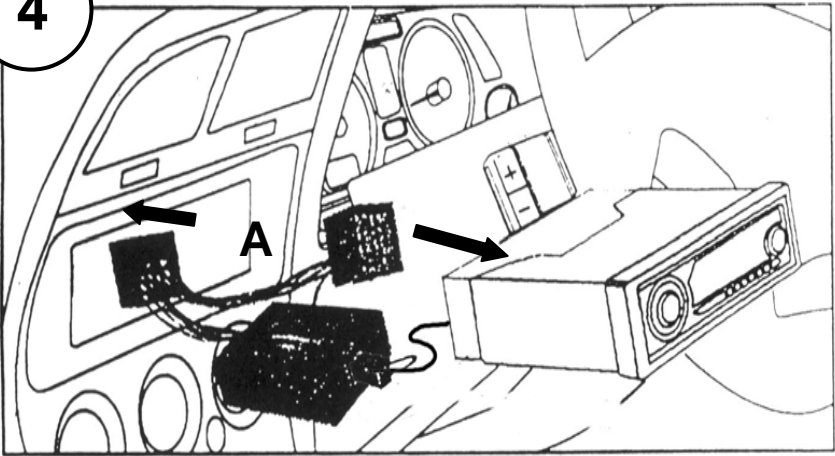

KENWOOD

Steering Wheel Remote Control Adaptor

CAW-MZ7460

Mazda 3 03/02>

Mazda 03/02>

Mazda 03/02>

www.kenwood.eu

1

2

3

4

Vehicle Function	Click	Hold
Vol+	Vol+	-
Vol-	Vol-	-
▲	Seek up	Preset up
▼	Seek down	Preset down
Mode	Source	-
Mute	Mute	

*Functions given are a general guide, exact functionality may vary with Kenwood Model/Vehicle