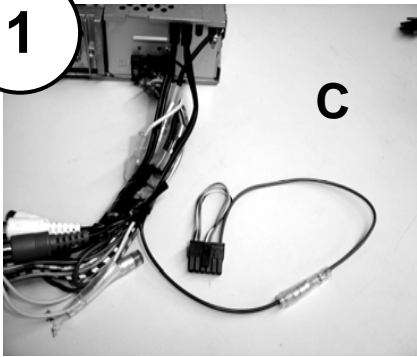

KENWOOD

Steering Wheel Remote Control Adaptor

CAW-MZ7460

Mazda 3 03/02>

Mazda 03/02>

Mazda 03/02>

www.kenwood.eu

1

2

3

4

Vehicle Function	Click	Hold
Vol+	Vol+	-
Vol-	Vol-	-
▲	Seek up	Preset up
▼	Seek down	Preset down
Mode	Source	-
Mute	Mute	

*Functions given are a general guide, exact functionality may vary with Kenwood Model/Vehicle