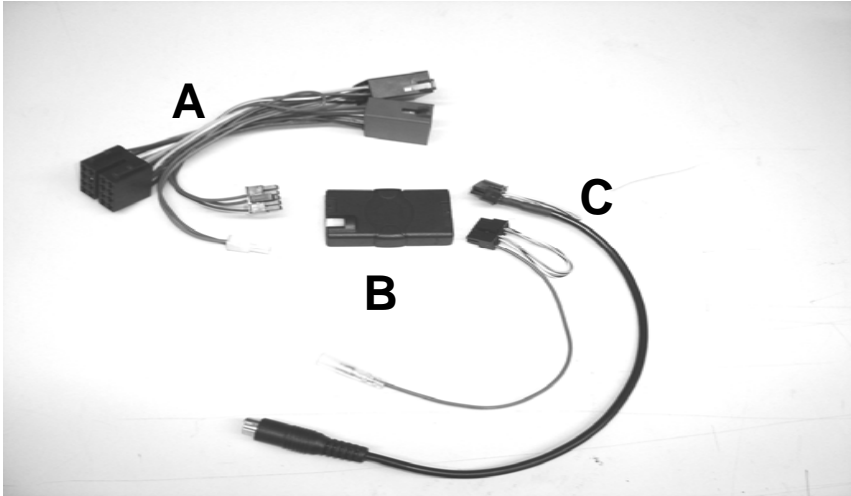

KENWOOD

Steering Wheel Remote Control Adaptor

CAW-MZ7460

Mazda 3 03/02>

Mazda 03/02>

Mazda 03/02>

www.kenwood.eu

1

2

3

4

Vehicle Function	Click	Hold
Vol+	Vol+	-
Vol-	Vol-	-
▲	Seek up	Preset up
▼	Seek down	Preset down
Mode	Source	-
Mute	Mute	

*Functions given are a general guide, exact functionality may vary with Kenwood Model/Vehicle