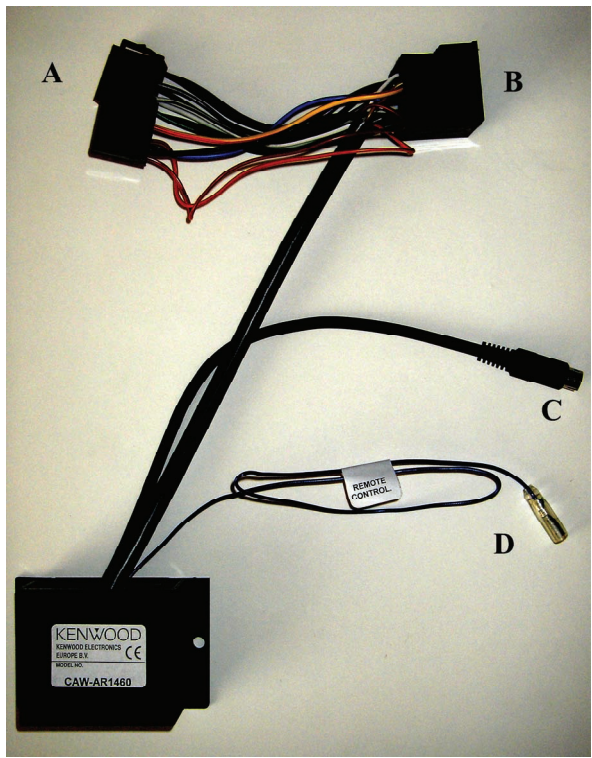

KENWOOD

Steering Wheel Remote Control Adaptor

CAW-AR1460

Alfa Romeo 159 2006 >

Check for latest updates on:
www.kenwood.eu

3

OR

4

Vehicle Function	Click
▲	Seek+
▼	Seek-
+	Vol+
-	Vol-
SRC	Source
⊗	Mute

*Functions Given are a general guide, exact functionality may vary with Kenwood Model/Vehicle