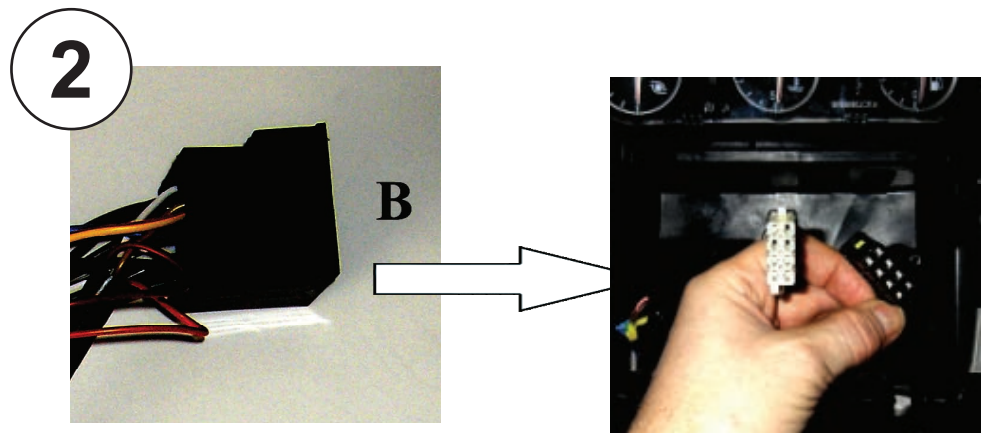

KENWOOD

Steering Wheel Remote Control Adaptor

CAW-AR1460

Alfa Romeo 159 2006 >

Check for latest updates on:
www.kenwood.eu

3

OR

4

Vehicle Function	Click
▲	Seek+
▼	Seek-
+	Vol+
-	Vol-
SRC	Source
⊗	Mute

*Functions Given are a general guide, exact functionality may vary with Kenwood Model/Vehicle