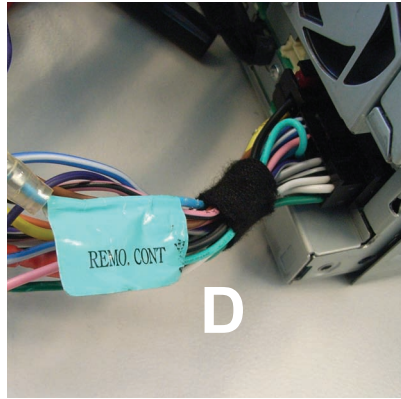

KENWOOD

Steering Wheel Remote Control Adaptor

CAW-AR1460

Alfa Romeo 159 2006 >

Check for latest updates on:
www.kenwood.eu

3

OR

4

Vehicle Function	Click
▲	Seek+
▼	Seek-
+	Vol+
-	Vol-
SRC	Source
⊗	Mute

*Functions Given are a general guide, exact functionality may vary with Kenwood Model/Vehicle