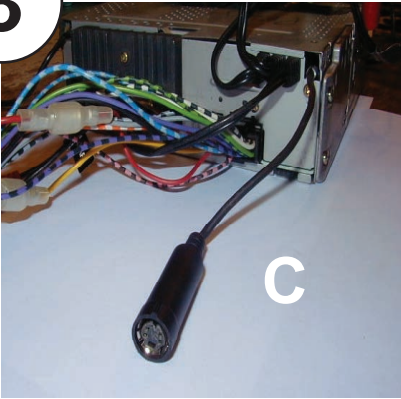

KENWOOD

Steering Wheel Remote Control Adaptor

CAW-AR1460

Alfa Romeo 159 2006 >

Check for latest updates on:
www.kenwood.eu

3

OR

4

Vehicle Function	Click
▲	Seek+
▼	Seek-
+	Vol+
-	Vol-
SRC	Source
⊗	Mute

*Functions Given are a general guide, exact functionality may vary with Kenwood Model/Vehicle