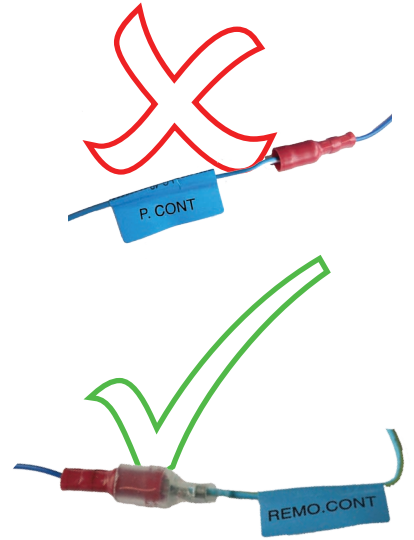

KENWOOD

Steering Wheel Remote Control Adaptor

CAW-AR1460

Alfa Romeo 159 2006 >

Check for latest updates on:
www.kenwood.eu

3

OR

4

Vehicle Function	Click
▲	Seek+
▼	Seek-
+	Vol+
-	Vol-
SRC	Source
⊗	Mute

*Functions Given are a general guide, exact functionality may vary with Kenwood Model/Vehicle