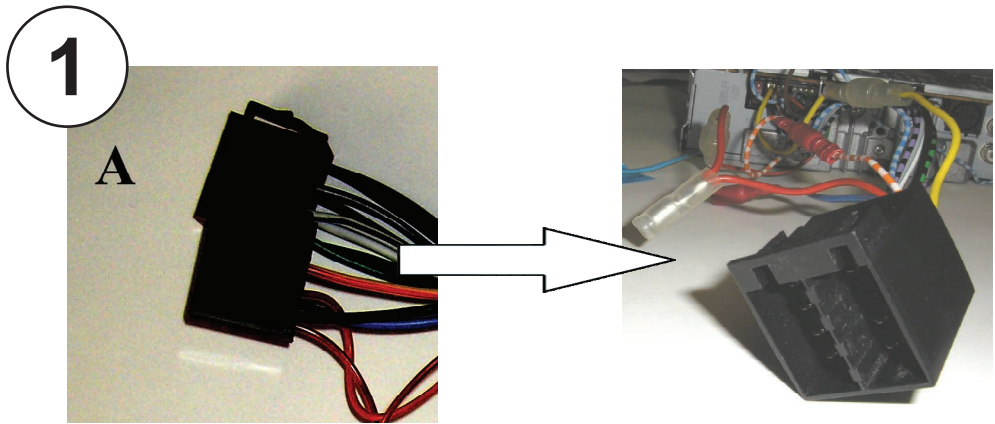

KENWOOD

Steering Wheel Remote Control Adaptor

CAW-AR1460

Alfa Romeo 159 2006 >

Check for latest updates on:
www.kenwood.eu

3

OR

4

Vehicle Function	Click
▲	Seek+
▼	Seek-
+	Vol+
-	Vol-
SRC	Source
⊗	Mute

*Functions Given are a general guide, exact functionality may vary with Kenwood Model/Vehicle