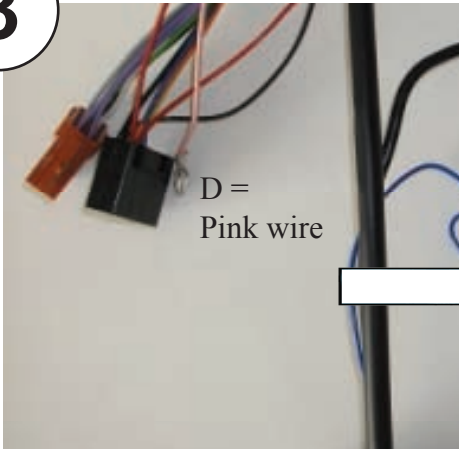

KENWOOD

Steering Wheel Remote Control Adaptor

CAW-CV1440

Chevrolet / Deawoo Epica 2007>

Chevrolet / Deawoo Captiva 8/2006>

Check for latest updates on:
www.kenwood.eu

1

2

OR

3

Tel. Mute

4

Vehicle Function	Click
Vol ▲	Vol +
Vol ▼	Vol -
Seek	Seek +
Mode	Source
PWR	Mute

*Functions Given are a general guide, exact functionality may vary with Kenwood Model/Vehicle