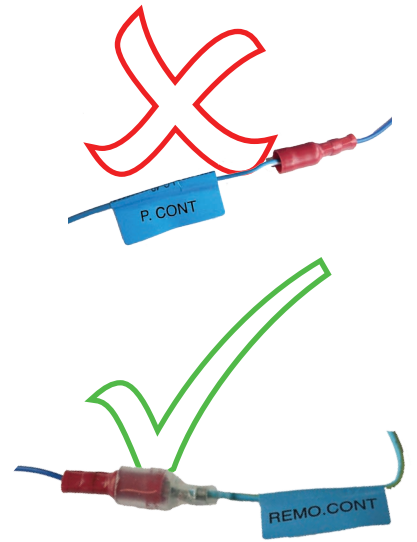

KENWOOD

Steering Wheel Remote Control Adaptor

CAW-CV1440

Chevrolet / Deawoo Epica 2007>

Chevrolet / Deawoo Captiva 8/2006>

Check for latest updates on:
www.kenwood.eu

1

2

OR

3

Tel. Mute

4

Vehicle Function	Click
Vol ▲	Vol +
Vol ▼	Vol -
Seek	Seek +
Mode	Source
PWR	Mute

*Functions Given are a general guide, exact functionality may vary with Kenwood Model/Vehicle