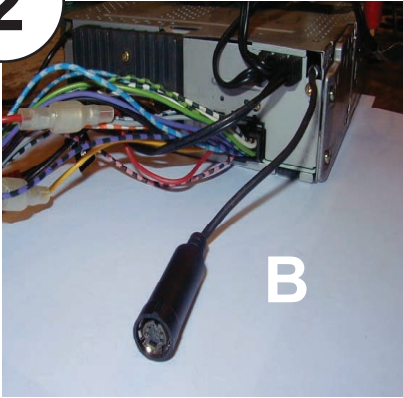

KENWOOD

Steering Wheel Remote Control Adaptor

CAW-CV1440

Chevrolet / Deawoo Epica 2007>

Chevrolet / Deawoo Captiva 8/2006>

Check for latest updates on:
www.kenwood.eu

1

2

OR

3

Tel. Mute

4

Vehicle Function	Click
Vol ▲	Vol +
Vol ▼	Vol -
Seek	Seek +
Mode	Source
PWR	Mute

*Functions Given are a general guide, exact functionality may vary with Kenwood Model/Vehicle