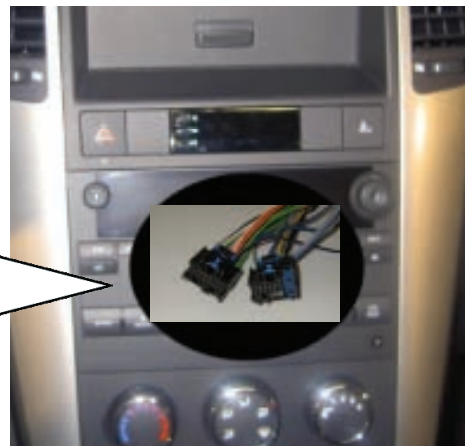

KENWOOD

Steering Wheel Remote Control Adaptor

CAW-CV1440

Chevrolet / Deawoo Epica 2007>

Chevrolet / Deawoo Captiva 8/2006>

Check for latest updates on:
www.kenwood.eu

1

2

OR

3

Tel. Mute

4

Vehicle Function	Click
Vol ▲	Vol +
Vol ▼	Vol -
Seek	Seek +
Mode	Source
PWR	Mute

*Functions Given are a general guide, exact functionality may vary with Kenwood Model/Vehicle