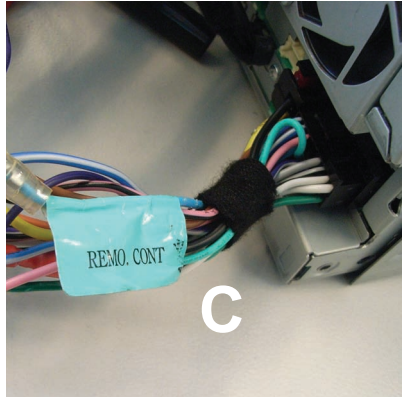

KENWOOD

Steering Wheel Remote Control Adaptor

CAW-CV1440

Chevrolet / Deawoo Epica 2007>

Chevrolet / Deawoo Captiva 8/2006>

Check for latest updates on:
www.kenwood.eu

1

2

OR

3

Tel. Mute

4

Vehicle Function	Click
Vol ▲	Vol +
Vol ▼	Vol -
Seek	Seek +
Mode	Source
PWR	Mute

*Functions Given are a general guide, exact functionality may vary with Kenwood Model/Vehicle