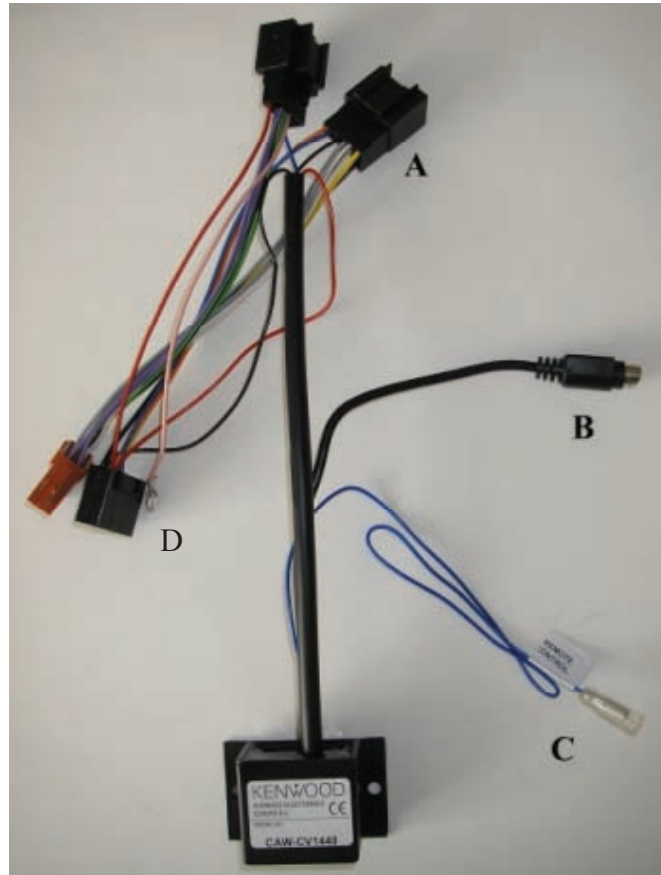

KENWOOD

Steering Wheel Remote Control Adaptor

CAW-CV1440

Chevrolet / Deawoo Epica 2007>

Chevrolet / Deawoo Captiva 8/2006>

Check for latest updates on:
www.kenwood.eu

1

2

OR

3

Tel. Mute

4

Vehicle Function	Click
Vol ▲	Vol +
Vol ▼	Vol -
Seek	Seek +
Mode	Source
PWR	Mute

*Functions Given are a general guide, exact functionality may vary with Kenwood Model/Vehicle