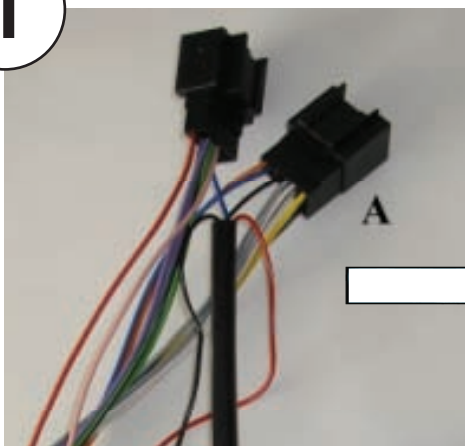

KENWOOD

Steering Wheel Remote Control Adaptor

CAW-CV1440

Chevrolet / Deawoo Epica 2007>

Chevrolet / Deawoo Captiva 8/2006>

Check for latest updates on:
www.kenwood.eu

1

2

OR

3

Tel. Mute

4

Vehicle Function	Click
Vol ▲	Vol +
Vol ▼	Vol -
Seek	Seek +
Mode	Source
PWR	Mute

*Functions Given are a general guide, exact functionality may vary with Kenwood Model/Vehicle