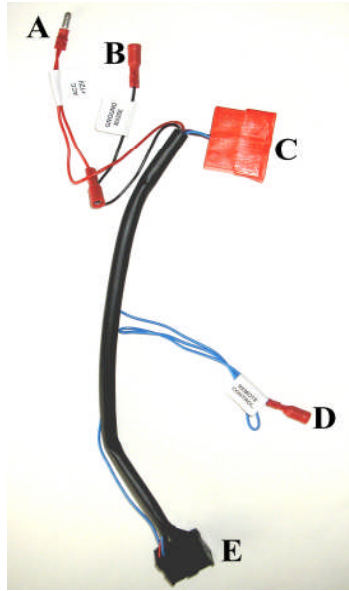

# KENWOOD

Steering Wheel Remote Control Adaptor

**CAW-RL2000 & CAW-AR2330**

ALFA ROMEO 147 1999 > 2007  
ALFA ROMEO 156 1999 > 2006  
ALFA ROMEO GT 2007 >

Check for latest updates on:

[www.kenwood.eu](http://www.kenwood.eu)

1

2

3

OR

4

5

| Vehicle Function | Function |
|------------------|----------|
| VOL +            | vol +    |
| VOL -            | vol -    |
| SRC              | Source   |
| MUTE             | Mute     |
| Seek +           | Seek +   |
| Seek -           | Seek -   |

\* Functions given are a general guide exact functionality may vary with Kenwood Model/Vehicle