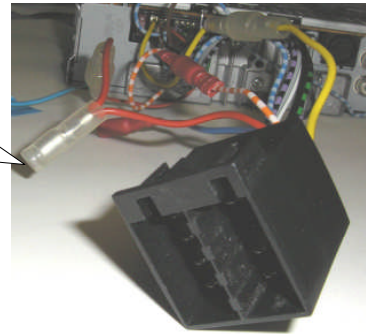

# KENWOOD

Steering Wheel Remote Control Adaptor

**CAW-RL2000 & CAW-AR2330**

ALFA ROMEO 147 1999 > 2007  
ALFA ROMEO 156 1999 > 2006  
ALFA ROMEO GT 2007 >

Check for latest updates on:

[www.kenwood.eu](http://www.kenwood.eu)

1

2

3

OR

4

5

| Vehicle Function | Function |
|------------------|----------|
| VOL +            | vol +    |
| VOL -            | vol -    |
| SRC              | Source   |
| MUTE             | Mute     |
| Seek +           | Seek +   |
| Seek -           | Seek -   |

\* Functions given are a general guide exact functionality may vary with Kenwood Model/Vehicle