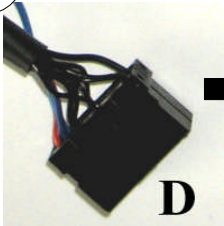

3

OR

4

5

Vehicle Function	Function
vol +	vol +
vol -	vol -
Seek +	Seek +
Seek -	Seek -
Mode	Source
PWR	Mute