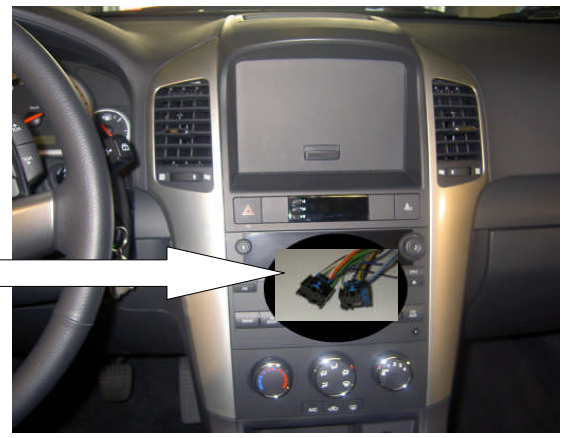

KENWOOD

Steering Wheel Remote Control Adaptor

CAW-RL2000 & CAW-CV2440

3

CHEVROLET EPICA 2007 >
CHEVROLET CAPTIVA 2006 >

Check for latest updates on:
www.kenwood.eu

1

2

3

OR

4

5

Vehicle Function	Function
vol +	vol +
vol -	vol -
Seek +	Seek +
Seek -	Seek -
Mode	Source
PWR	Mute

* Functions given are a general guide exact functionality may vary with Kenwood Model/Vehicle