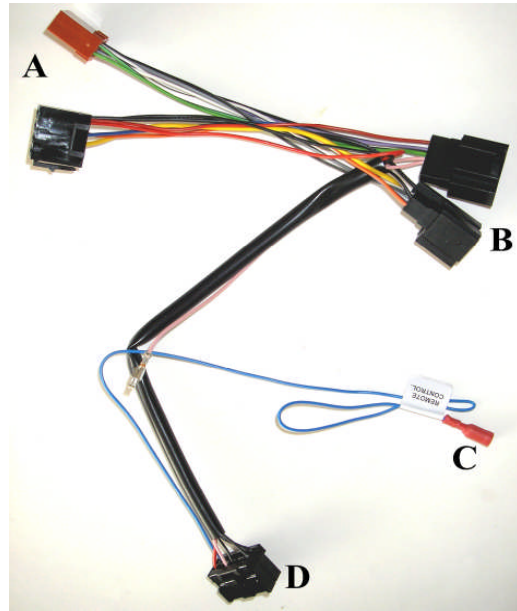

KENWOOD

Steering Wheel Remote Control Adaptor

CAW-RL2000 & CAW-CV2440

3

CHEVROLET EPICA 2007 >
CHEVROLET CAPTIVA 2006 >

Check for latest updates on:
www.kenwood.eu

1

2

3

OR

4

5

Vehicle Function	Function
vol +	vol +
vol -	vol -
Seek +	Seek +
Seek -	Seek -
Mode	Source
PWR	Mute

* Functions given are a general guide exact functionality may vary with Kenwood Model/Vehicle