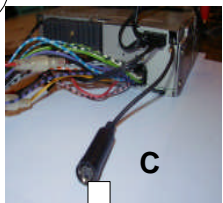

3

OR

4

5

Vehicle Function	Function
vol +	vol +
vol -	vol -
Seek +	Seek +
Seek -	Seek -
Mode	Source
PWR	Mute