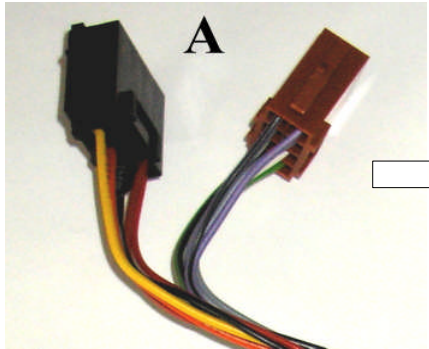

KENWOOD

Steering Wheel Remote Control Adaptor

CAW-RL2000 & CAW-CV2440

3

CHEVROLET EPICA 2007 >
CHEVROLET CAPTIVA 2006 >

Check for latest updates on:
www.kenwood.eu

1

2

3

OR

4

5

Vehicle Function	Function
vol +	vol +
vol -	vol -
Seek +	Seek +
Seek -	Seek -
Mode	Source
PWR	Mute

* Functions given are a general guide exact functionality may vary with Kenwood Model/Vehicle