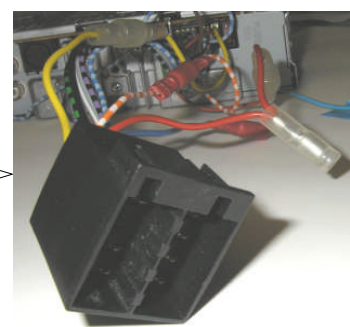

KENWOOD

Steering Wheel Remote Control Adaptor

CAW-RL2000 & CAW-CV2440

3

CHEVROLET EPICA 2007 >
CHEVROLET CAPTIVA 2006 >

Check for latest updates on:
www.kenwood.eu

1

2

3

OR

4

5

Vehicle Function	Function
vol +	vol +
vol -	vol -
Seek +	Seek +
Seek -	Seek -
Mode	Source
PWR	Mute

* Functions given are a general guide exact functionality may vary with Kenwood Model/Vehicle