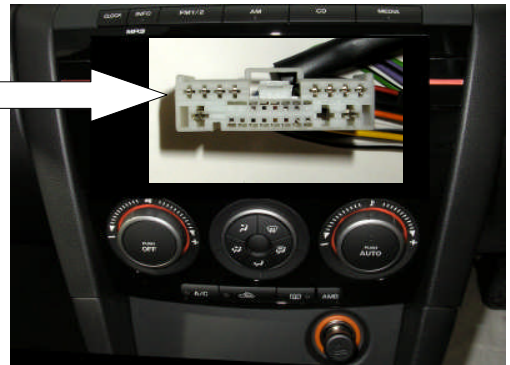

KENWOOD

Steering Wheel Remote Control Adaptor

CAW-RL2000 & CAW-MZ2032

3

MAZDA 3 (non Bose) 2004 >
MAZDA 5 (non Bose) 2005 >
MAZDA 6 (non Bose) 2002 >
MAZDA RX8 (non Bose) 2003 >

Check for latest updates on:

www.kenwood.eu

1

2

3

OR

4

5

Vehicle Function	Function
vol +	vol +
vol -	vol -
Seek +	Seek +
Seek -	Seek -
Mode	Source
Mute	Mute