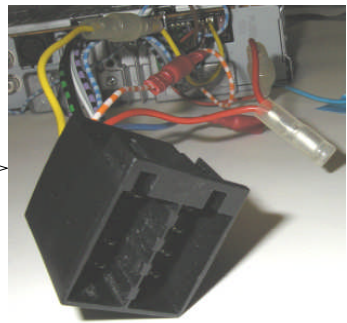

KENWOOD

Steering Wheel Remote Control Adaptor

CAW-RL2000 & CAW-MZ2032

3

MAZDA 3 (non Bose) 2004 >
MAZDA 5 (non Bose) 2005 >
MAZDA 6 (non Bose) 2002 >
MAZDA RX8 (non Bose) 2003 >

Check for latest updates on:

www.kenwood.eu

1

2

3

OR

4

5

Vehicle Function	Function
vol +	vol +
vol -	vol -
Seek +	Seek +
Seek -	Seek -
Mode	Source
Mute	Mute