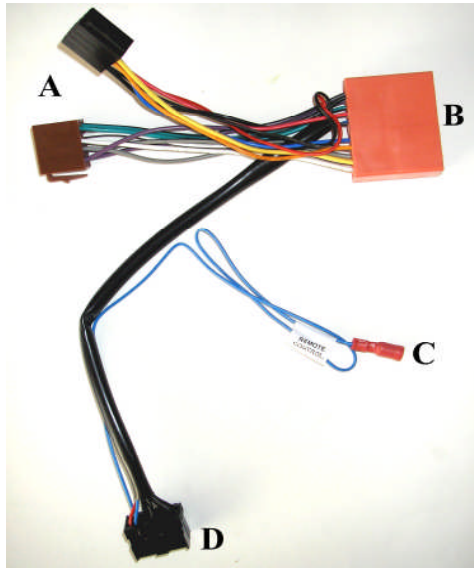

KENWOOD

Steering Wheel Remote Control Adaptor

CAW-RL2000 & CAW-MZ2032

3

MAZDA 3 (non Bose) 2004 >
MAZDA 5 (non Bose) 2005 >
MAZDA 6 (non Bose) 2002 >
MAZDA RX8 (non Bose) 2003 >

Check for latest updates on:

www.kenwood.eu

1

2

3

OR

4

5

Vehicle Function	Function
vol +	vol +
vol -	vol -
Seek +	Seek +
Seek -	Seek -
Mode	Source
Mute	Mute

* Functions given are a general guide exact functionality may vary with Kenwood Model/Vehicle