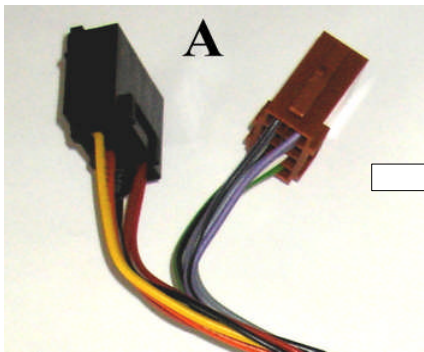

KENWOOD

Steering Wheel Remote Control Adaptor

CAW-RL2000 & CAW-MZ2032

3

MAZDA 3 (non Bose) 2004 >
MAZDA 5 (non Bose) 2005 >
MAZDA 6 (non Bose) 2002 >
MAZDA RX8 (non Bose) 2003 >

Check for latest updates on:

www.kenwood.eu

1

2

3

OR

4

5

Vehicle Function	Function
vol +	vol +
vol -	vol -
Seek +	Seek +
Seek -	Seek -
Mode	Source
Mute	Mute