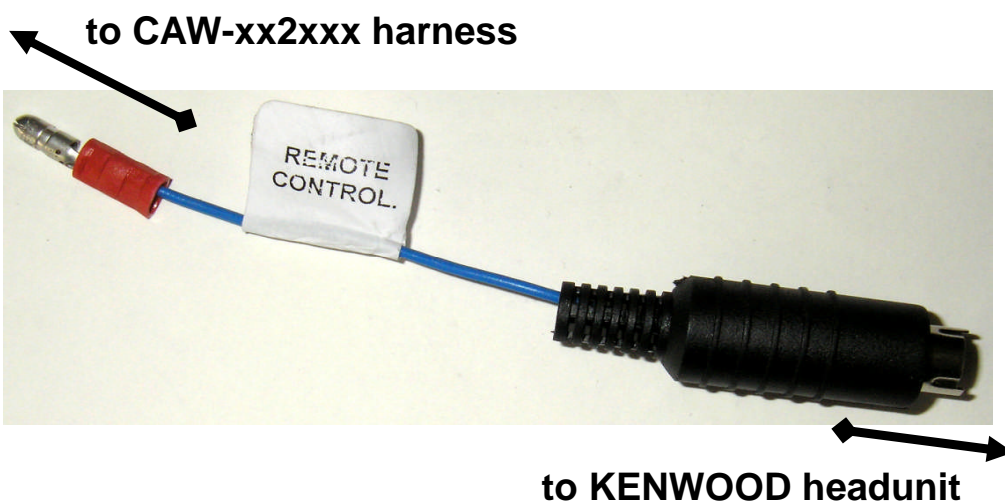

## Steering Wheel Remote Control Adaptor

### CAW-MD400

Remocon / Hossiden Converter

Adaptor cable to convert from REMOCON to HOSSIDEN connector (only for CAW-RL2000 compatible harnesses)

Check for latest updates on:  
[www.kenwood-europe.com](http://www.kenwood-europe.com)