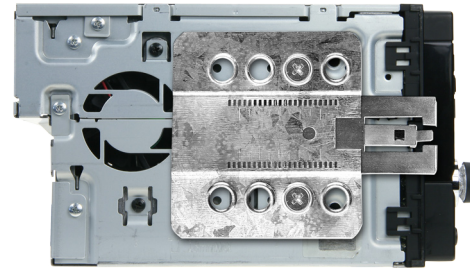

### Kenwood Navigation

Double DIN Set contents

- (1) Metal Frame
- (2) Installation Kit
- (3) Mounting Frame
- (4) Facia Plate

1. Unclip the frame surrounding the OEM-Radio and remove it

2. Remove the four screws  
Remove the OEM-Radio

3. Push the head unit with the mounted metal brackets into the metal frame, until it snaps in

Place the mounting frame on the dashboard and fix it with the 4 original screws

Mount the metal brackets with the double DIN head unit

The position of the copper coloured holder can be adjusted to your needs for perfect fit. (see sample)

Connect all required circuit points and push the double DIN head unit into the mounting frame until it snaps in