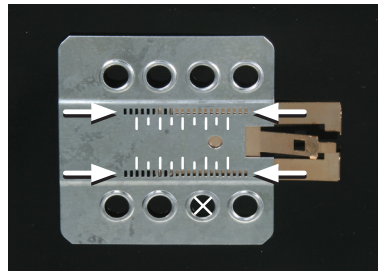

### Kenwood Navigation

Double DIN Set contents

- (1) Metal Frame
- (2) Installation Kit
- (3) Mounting Frame
- (4) Facia Plate

1. Unclip the frame surrounding the OEM-Radio and remove it

2. Remove the four screws  
Remove the OEM-Radio

3. Push the head unit with the mounted metal brackets into the metal frame, until it snaps in

Place the mounting frame on the dashboard and fix it with the 4 original screws

Mount the metal brackets with the double DIN head unit

The position of the copper coloured holder can be adjusted to your needs for perfect fit. (see sample)

Connect all required circuit points and push the double DIN head unit into the mounting frame until it snaps in