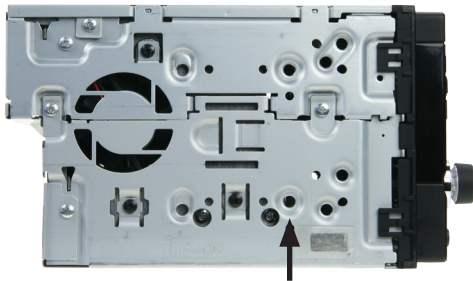

### Kenwood Navigation

Double DIN Set contents

- (1) Metal Frame
- (2) Installation Kit
- (3) Mounting Frame
- (4) Facia Plate

1. Unclip the frame surrounding the OEM-Radio and remove it

2. Remove the four screws  
Remove the OEM-Radio

3. Push the head unit with the mounted metal brackets into the metal frame, until it snaps in

Place the mounting frame on the dashboard and fix it with the 4 original screws

Mount the metal brackets with the double DIN head unit

The position of the copper coloured holder can be adjusted to your needs for perfect fit. (see sample)

Connect all required circuit points and push the double DIN head unit into the mounting frame until it snaps in