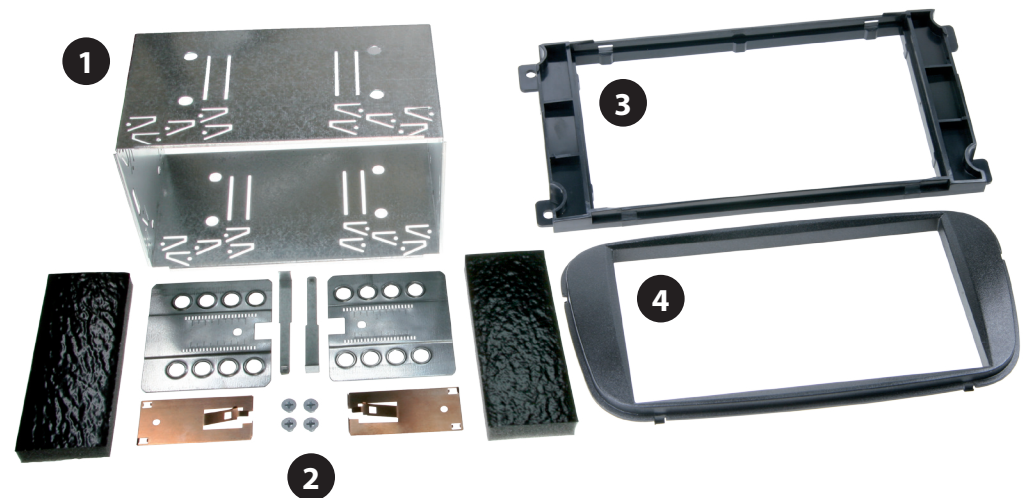

Ford C-MAX 2007->  
Ford Focus 2007->

Ford Galaxy 2007->  
Ford Mondeo 2007->  
Ford S-MAX 2007->

with Ford OEM-Radio:  
6000 CD / Audio SONY 6CD / Travel Pilot X

Colour	Part-No.: Standard	Part-No.: Rubber-Touch
black	CAW 2114-19-B	CAW 2114-19-B-RT
silver	CAW 2114-19-S	CAW 2114-19-S-RT

### Kenwood Navigation

Double DIN Set contents

- (1) Metal Frame
- (2) Installation Kit
- (3) Mounting Frame
- (4) Facia Plate

1. Unclip the frame surrounding the OEM-Radio and remove it

2. Remove the four screws  
Remove the OEM-Radio

3. Push the head unit with the mounted metal brackets into the metal frame, until it snaps in

Place the mounting frame on the dashboard and fix it with the 4 original screws

Mount the metal brackets with the double DIN head unit

The position of the copper coloured holder can be adjusted to your needs for perfect fit. (see sample)

Connect all required circuit points and push the double DIN head unit into the mounting frame until it snaps in