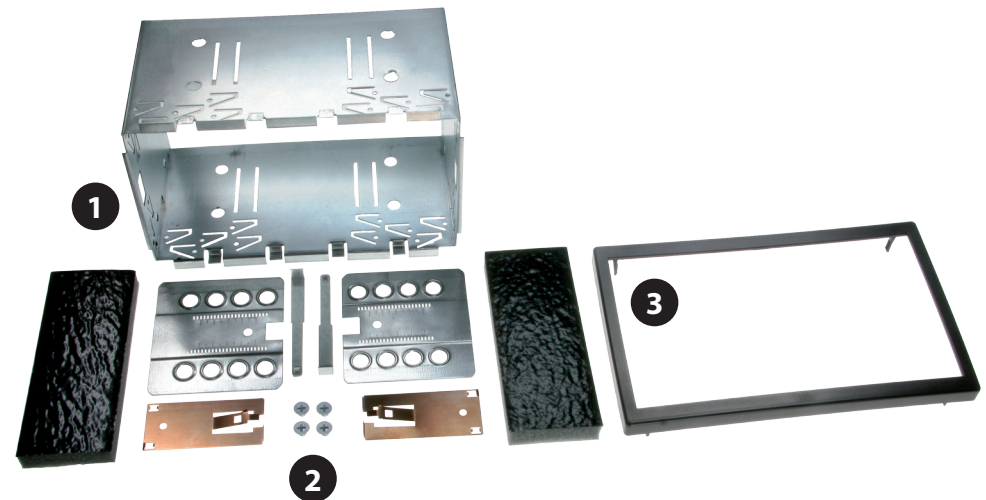

Compatible with these Kenwood double DIN devices

Kenwood Navigation

Double DIN Kit contents

- (1) Metal Frame
- (2) Installation Kit

Trim Frame (3)