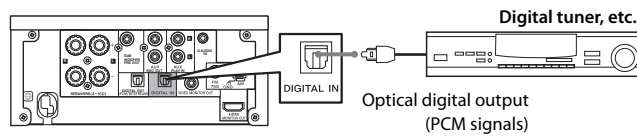

### DIGITAL IN (OPTICAL)(PCM/ Bitstream signals)

Connect the optical digital output terminals on components such as digital tuners to the [DIGITAL IN (OPTICAL)] terminal on the rear panel of the main unit.

### DIGITAL IN (OPTICAL)(PCM signals)

Connect the optical digital output terminals on components such as digital tuners to the [DIGITAL IN (OPTICAL)] terminal on the rear panel of the main unit.

- Set the digital audio output on connected components to "PCM".