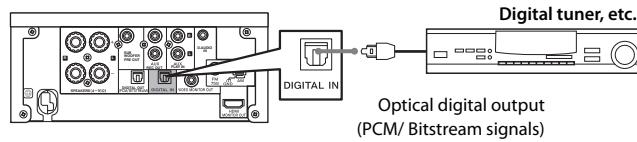

### DIGITAL IN (OPTICAL)(PCM/ Bitstream signals)

Connect the optical digital output terminals on components such as digital tuners to the [DIGITAL IN (OPTICAL)] terminal on the rear panel of the main unit.

### DIGITAL IN (OPTICAL)(PCM signals)

Connect the optical digital output terminals on components such as digital tuners to the [DIGITAL IN (OPTICAL)] terminal on the rear panel of the main unit.

- Set the digital audio output on connected components to "PCM".