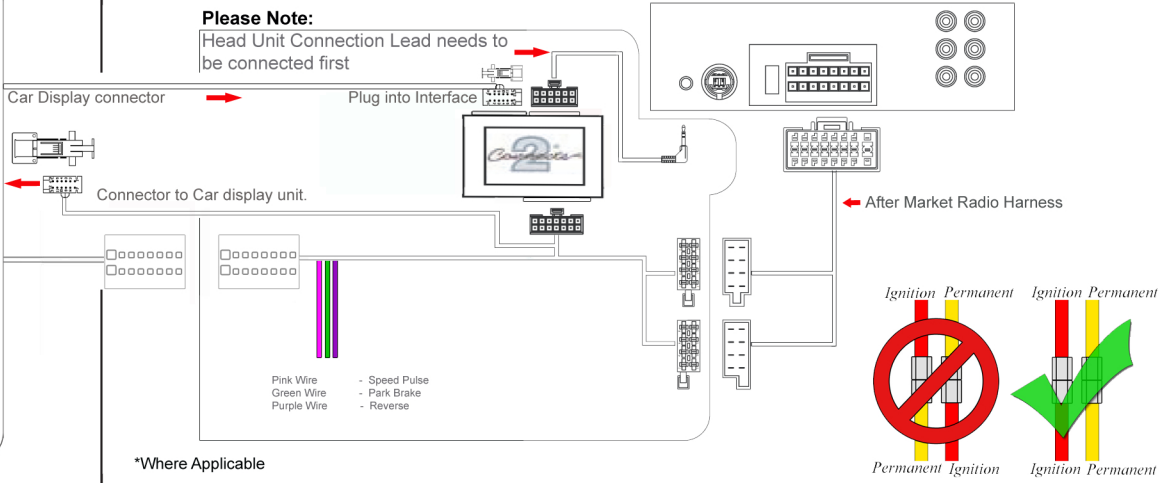

# Installation Guide

Part No: CTSFO004.2 Ford Can-Bus Steering Wheel Control Interface

## Steering Wheel Control Functions

\* Note All Dates are guide lines only as specifications of vehicles change

# Installation Guide

Part No: CTSFO004.2 Ford Can-Bus Steering Wheel Control Interface

1. To enter menu mode, hold the OK button for 3 seconds
2. To navigate the menu, use the volume up/down and the track up/down buttons. Push the OK button to select
3. Menu mode will be exited automatically after 10 seconds without a button press