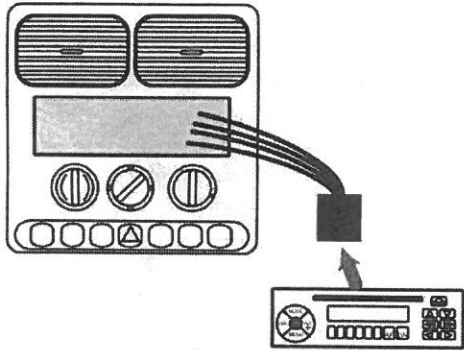

Installation Guide

Steering wheel control Interface

CTSFO005 -
Ford Fiesta 2010>

1 Remove Original Head Unit

2

3

4

5