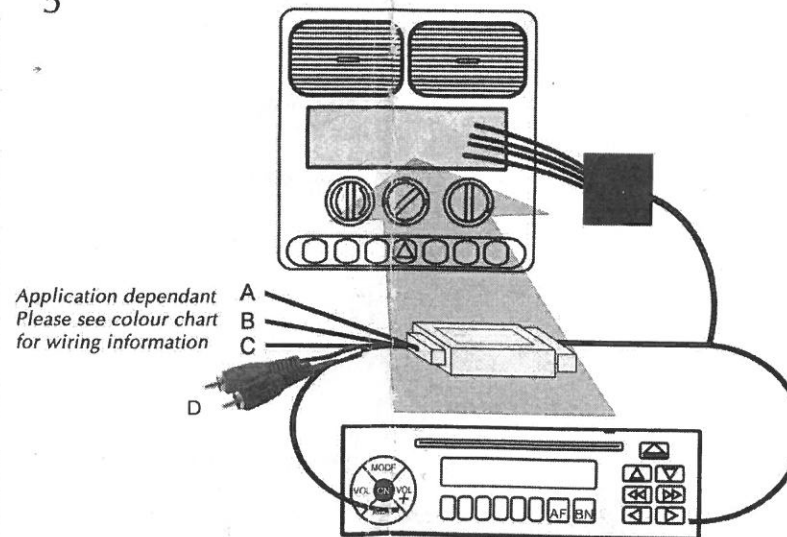

Installation Guide

Steering wheel control Interface

CTSFO005 -
Ford Fiesta 2010>

1 Remove Original Head Unit

2

3

4

5