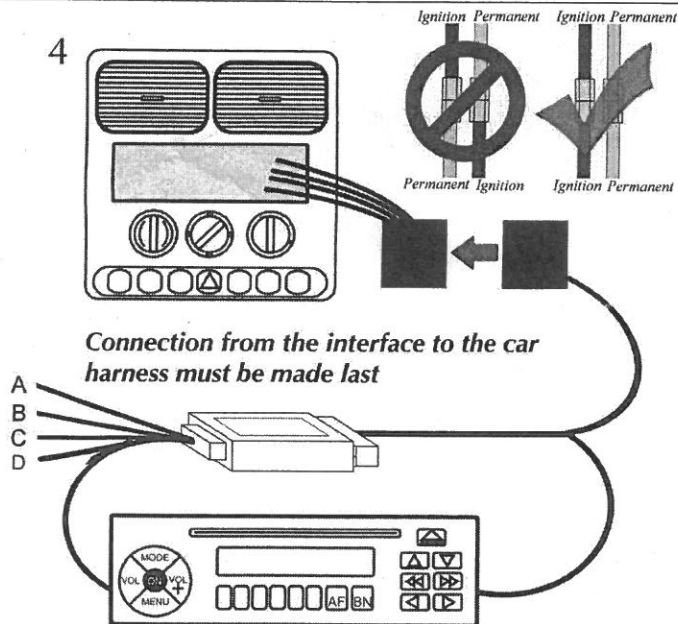

Installation Guide

Steering wheel control Interface

CTSFO005 -
Ford Fiesta 2010>

1 Remove Original Head Unit

2

3

4

5