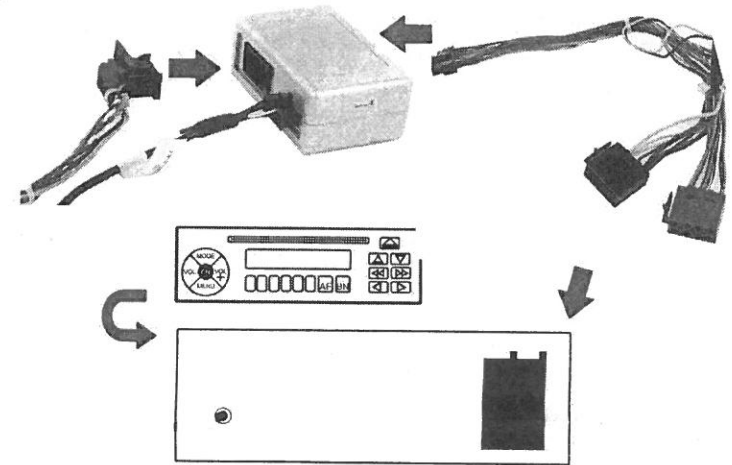

Installation Guide

Steering wheel control Interface

CTSFO005 -
Ford Fiesta 2010>

1 Remove Original Head Unit

2

3

4

5