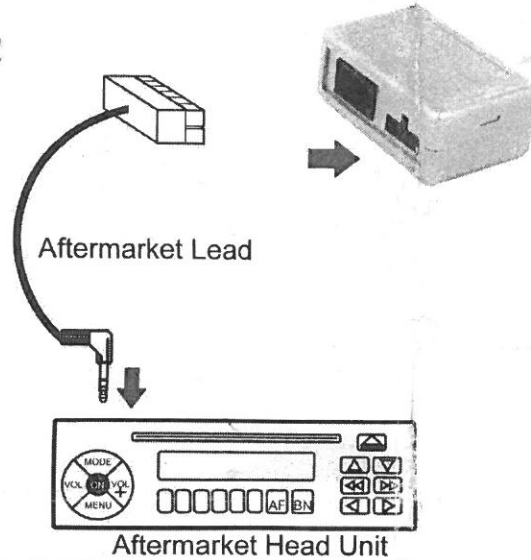

Installation Guide

Steering wheel control Interface

CTSFO005 -
Ford Fiesta 2010>

1 Remove Original Head Unit

2

3

4

5