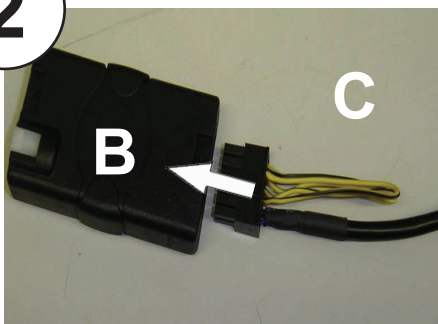

BMW MINI with 3 Spoke Steering Wheel 08/01> (Mini 17Way connector)

Check for latest updates on:  
[www.kenwood.eu](http://www.kenwood.eu)

1

OR

2

Vehicle Function	Click	Hold
▲	Seek+	Preset+
▼	Seek-	Preset-
+	Vol+	-
-	Vol-	-