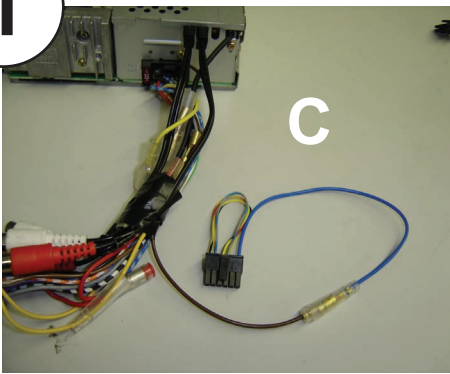

## Steering Wheel Remote Control Adaptor

### **CAW-BL7210**

BMW 3 Series 09/98-04/05

BMW 3 Series 04/05-08/06 (Coupe only!)

BMW 5 Series 04/96-11/00 (Without BMW Hi Fi 10 spkr upgrade)

BMW 6 Series 09/04 > (Non-Navigation)

BMW 7 Series 09/82-08/94 (Non-Navigation)

BMW MINI with 3 Spoke Steering Wheel 08/01> (Mini 17Way connector)

Check for latest updates on:  
[www.kenwood.eu](http://www.kenwood.eu)

1

OR

2

Vehicle Function	Click	Hold
▲	Seek+	Preset+
▼	Seek-	Preset-
+	Vol+	-
-	Vol-	-