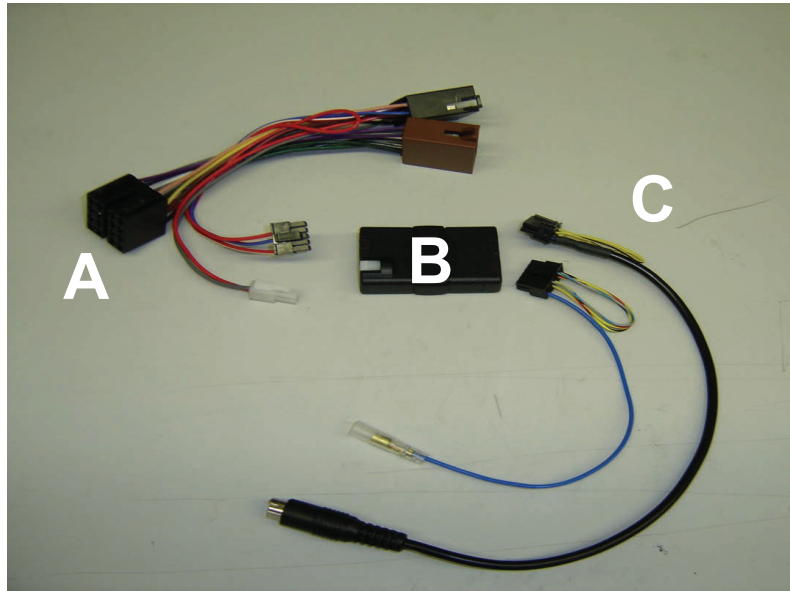

## Steering Wheel Remote Control Adaptor

### **CAW-BL7210**

BMW 3 Series 09/98-04/05

BMW 3 Series 04/05-08/06 (Coupe only!)

BMW 5 Series 04/96-11/00 (Without BMW Hi Fi 10 spkr upgrade)

BMW 6 Series 09/04 > (Non-Navigation)

BMW 7 Series 09/82-08/94 (Non-Navigation)

BMW MINI with 3 Spoke Steering Wheel 08/01> (Mini 17Way connector)

Check for latest updates on:  
[www.kenwood.eu](http://www.kenwood.eu)

1

OR

2

Vehicle Function	Click	Hold
▲	Seek+	Preset+
▼	Seek-	Preset-
+	Vol+	-
-	Vol-	-