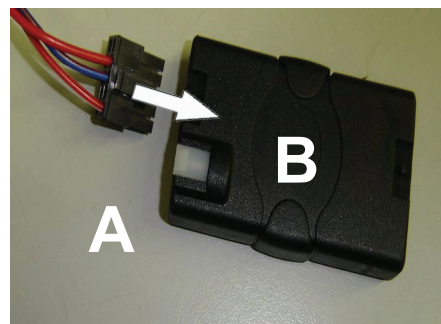

BMW MINI with 3 Spoke Steering Wheel 08/01> (Mini 17Way connector)

Check for latest updates on:  
[www.kenwood.eu](http://www.kenwood.eu)

1

OR

2

Vehicle Function	Click	Hold
▲	Seek+	Preset+
▼	Seek-	Preset-
+	Vol+	-
-	Vol-	-