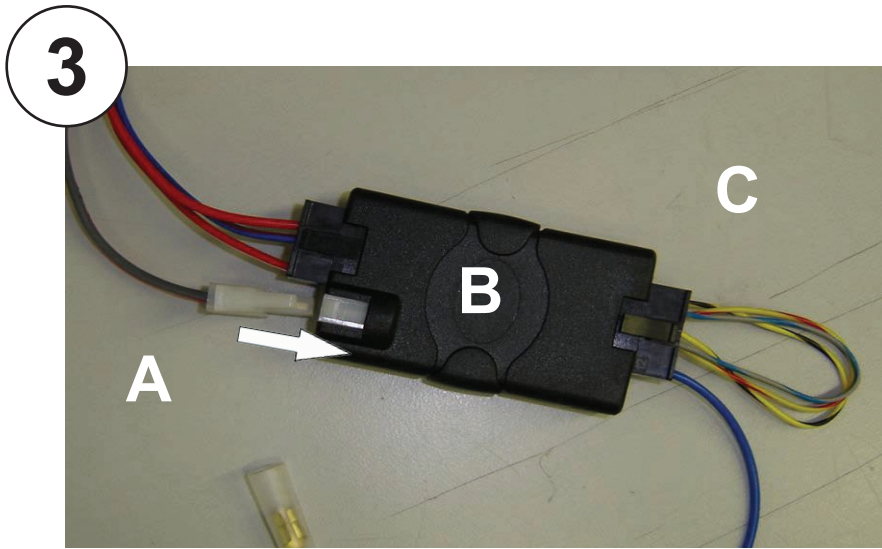

BMW MINI with 3 Spoke Steering Wheel 08/01> (Mini 17Way connector)

Check for latest updates on:  
[www.kenwood.eu](http://www.kenwood.eu)

1

OR

2

Vehicle Function	Click	Hold
▲	Seek+	Preset+
▼	Seek-	Preset-
+	Vol+	-
-	Vol-	-