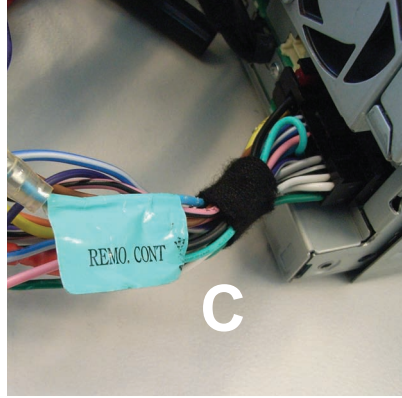

KENWOOD

Steering Wheel Remote Control Adaptor

CAW-VW1280

Skoda Octavia 2 06/2004>

VW Golf V 2005>

VW Passat 2005>

(CAN BUS)

Check for latest updates on:
www.kenwood.eu

1

2

OR

3

Vehicle Function	Click
Vol ▲	Vol +
Vol ▼	Vol -
>	Seek +
<	Seek -
□	Mute

*Functions Given are a general guide, exact functionality may vary with Kenwood Model/Vehicle