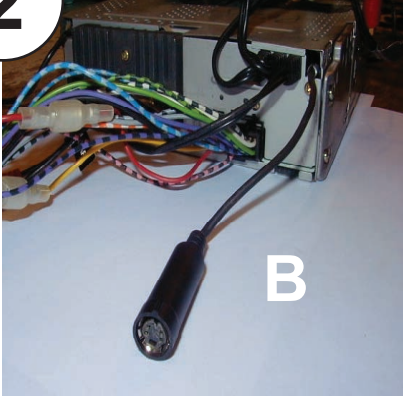

KENWOOD

Steering Wheel Remote Control Adaptor

CAW-VW1280

Skoda Octavia 2 06/2004>

VW Golf V 2005>

VW Passat 2005>

(CAN BUS)

Check for latest updates on:
www.kenwood.eu

1

2

OR

3

Vehicle Function	Click
Vol ▲	Vol +
Vol ▼	Vol -
>	Seek +
<	Seek -
□	Mute

*Functions Given are a general guide, exact functionality may vary with Kenwood Model/Vehicle