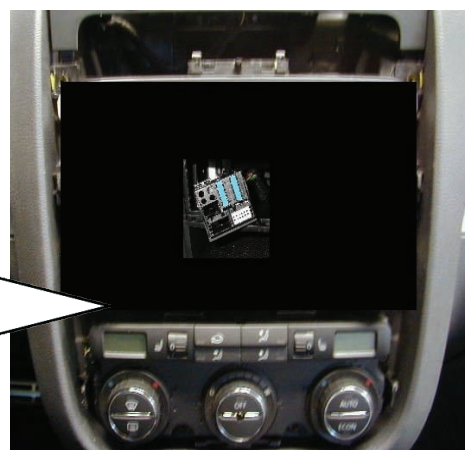

KENWOOD

Steering Wheel Remote Control Adaptor

CAW-VW1280

Skoda Octavia 2 06/2004>

VW Golf V 2005>

VW Passat 2005>

(CAN BUS)

Check for latest updates on:
www.kenwood.eu

1

2

OR

3

Vehicle Function	Click
Vol ▲	Vol +
Vol ▼	Vol -
>	Seek +
<	Seek -
□	Mute

*Functions Given are a general guide, exact functionality may vary with Kenwood Model/Vehicle