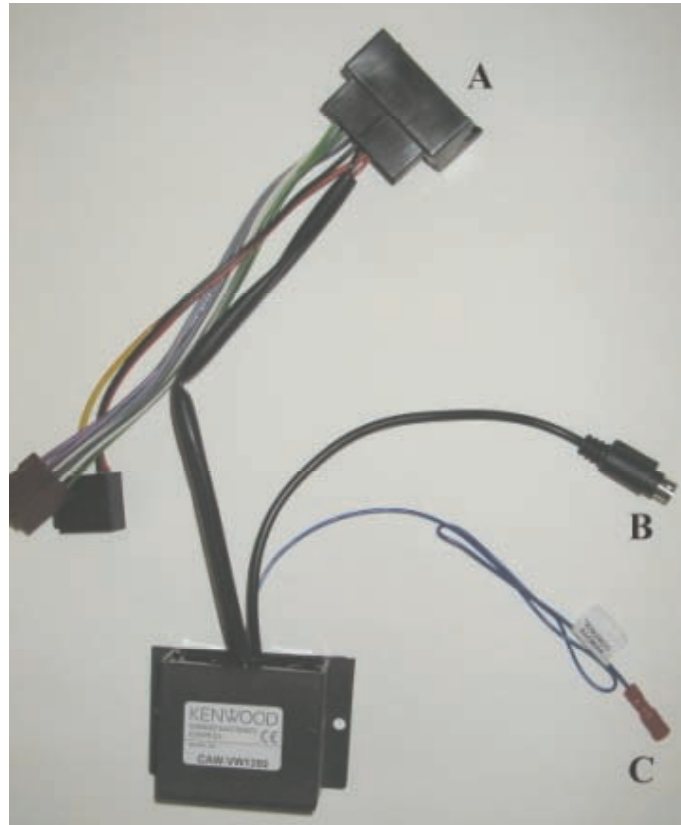

KENWOOD

Steering Wheel Remote Control Adaptor

CAW-VW1280

Skoda Octavia 2 06/2004>

VW Golf V 2005>

VW Passat 2005>

(CAN BUS)

Check for latest updates on:
www.kenwood.eu

1

2

OR

3

Vehicle Function	Click
Vol ▲	Vol +
Vol ▼	Vol -
>	Seek +
<	Seek -
□	Mute

*Functions Given are a general guide, exact functionality may vary with Kenwood Model/Vehicle