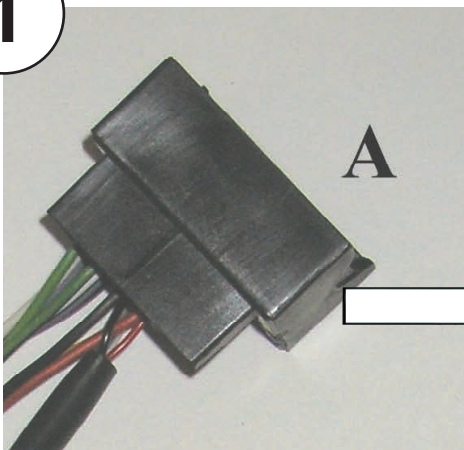

KENWOOD

Steering Wheel Remote Control Adaptor

CAW-VW1280

Skoda Octavia 2 06/2004>

VW Golf V 2005>

VW Passat 2005>

(CAN BUS)

Check for latest updates on:
www.kenwood.eu

1

2

OR

3

Vehicle Function	Click
Vol ▲	Vol +
Vol ▼	Vol -
>	Seek +
<	Seek -
□	Mute

*Functions Given are a general guide, exact functionality may vary with Kenwood Model/Vehicle