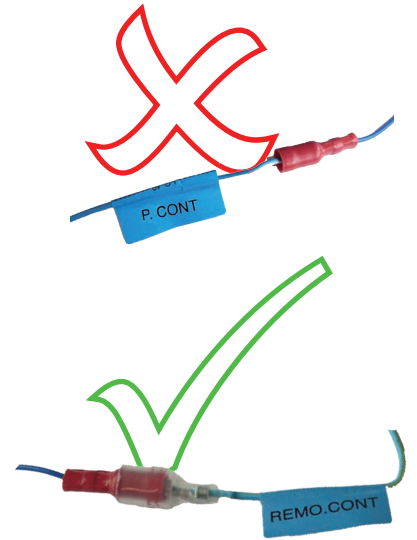

KENWOOD

Steering Wheel Remote Control Adaptor

CAW-VW1280

Skoda Octavia 2 06/2004>

VW Golf V 2005>

VW Passat 2005>

(CAN BUS)

Check for latest updates on:
www.kenwood.eu

1

2

OR

3

Vehicle Function	Click
Vol ▲	Vol +
Vol ▼	Vol -
>	Seek +
<	Seek -
□	Mute

*Functions Given are a general guide, exact functionality may vary with Kenwood Model/Vehicle