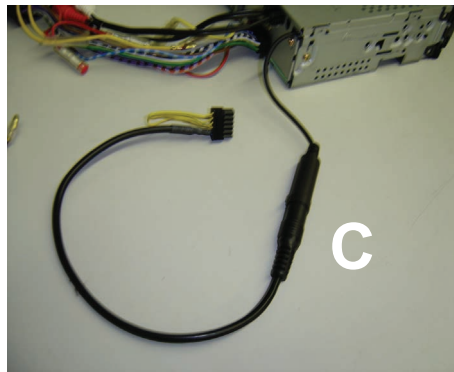

## Steering Wheel Remote Control Adaptor

**CAW-RN7410**

Renault Megane & Scenic II 1/02-1/05

(Vehicle with remote audio display, but won't maintain display)

Check for latest updates on:  
[www.kenwood.eu](http://www.kenwood.eu)

1

OR

2

3

4

NOTE:  
Connect RED part of D behind Clock/Audio Display Module

5

6