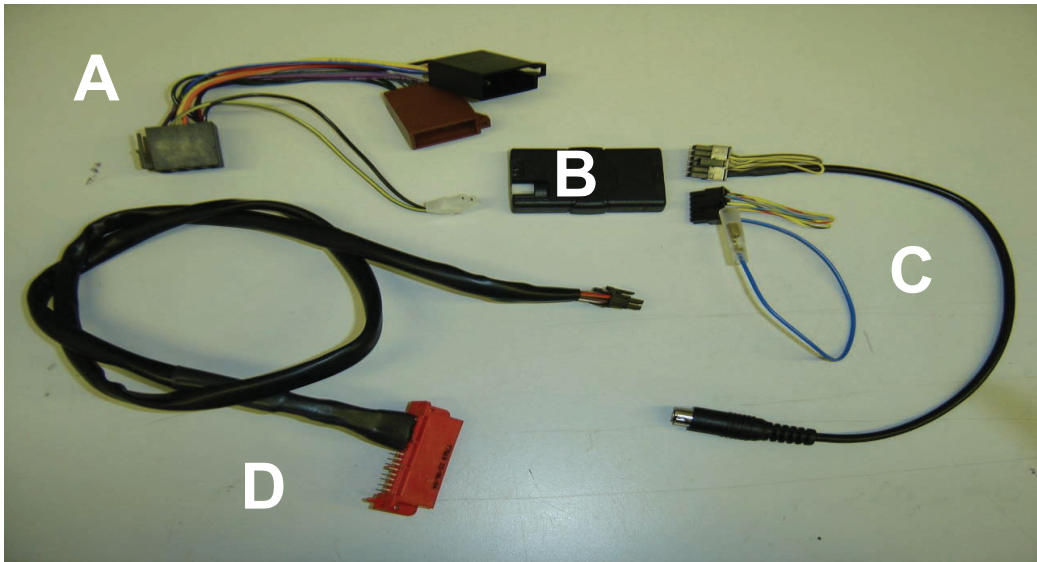

## Steering Wheel Remote Control Adaptor

**CAW-RN7410**

Renault Megane & Scenic II 1/02-1/05

(Vehicle with remote audio display, but won't maintain display)

Check for latest updates on:  
[www.kenwood.eu](http://www.kenwood.eu)

1

OR

2

3

4

NOTE:  
Connect RED part of D behind Clock/Audio Display Module

5

6

Vehicle Function	Click	Hold
Vol +	Vol +	-
Vol -	Vol -	-
Mute	Mute	-
▶	Seek +	Seek -
* ▶ * ▶	Source	-
Roller	Preset +/-	-

\*Functions Given are a general guide, exact functionality may vary with Kenwood Model/Vehicle