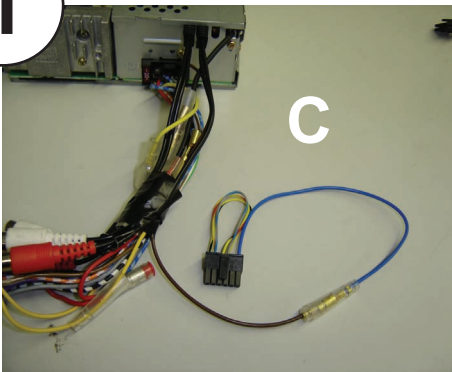

## Steering Wheel Remote Control Adaptor

**CAW-RN7410**

Renault Megane & Scenic II 1/02-1/05

(Vehicle with remote audio display, but won't maintain display)

Check for latest updates on:  
[www.kenwood.eu](http://www.kenwood.eu)

1

OR

2

3

4

NOTE:  
Connect RED part of D behind Clock/Audio Display Module

5

6