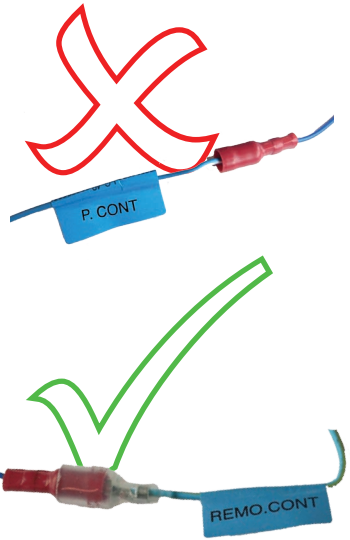

## Steering Wheel Remote Control Adaptor

**CAW-RN7410**

Renault Megane & Scenic II 1/02-1/05

(Vehicle with remote audio display, but won't maintain display)

Check for latest updates on:  
[www.kenwood.eu](http://www.kenwood.eu)

1

OR

2

3

4

NOTE:  
Connect RED part of D behind Clock/Audio Display Module

5

6

Vehicle Function	Click	Hold
Vol +	Vol +	-
Vol -	Vol -	-
Mute	Mute	-
▶	Seek +	Seek -
* ▶ * ▶	Source	-
Roller	Preset +/-	-

\*Functions Given are a general guide, exact functionality may vary with Kenwood Model/Vehicle