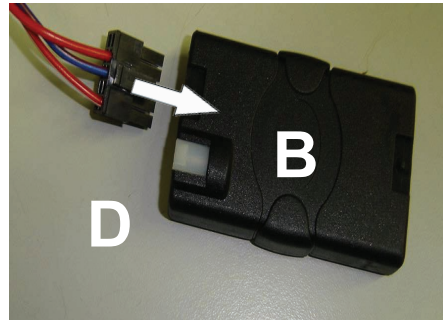

## Steering Wheel Remote Control Adaptor

**CAW-RN7410**

Renault Megane & Scenic II 1/02-1/05

(Vehicle with remote audio display, but won't maintain display)

Check for latest updates on:  
[www.kenwood.eu](http://www.kenwood.eu)

1

OR

2

3

4

NOTE:  
Connect RED part of D behind Clock/Audio Display Module

5

6