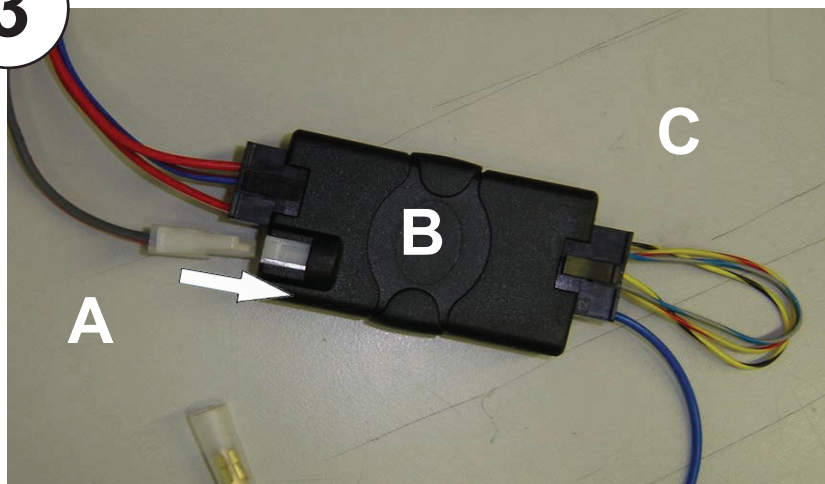

## Steering Wheel Remote Control Adaptor

**CAW-RN7410**

Renault Megane & Scenic II 1/02-1/05

(Vehicle with remote audio display, but won't maintain display)

Check for latest updates on:  
[www.kenwood.eu](http://www.kenwood.eu)

1

OR

2

3

4

NOTE:  
Connect RED part of D behind Clock/Audio Display Module

5

6