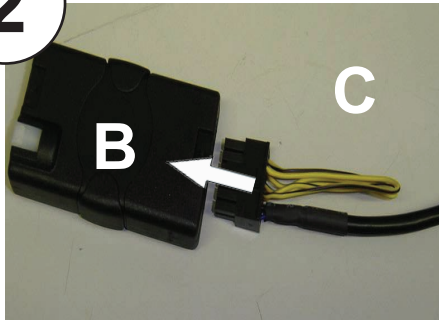

## Steering Wheel Remote Control Adaptor

**CAW-RN7410**

Renault Megane & Scenic II 1/02-1/05

(Vehicle with remote audio display, but won't maintain display)

Check for latest updates on:  
[www.kenwood.eu](http://www.kenwood.eu)

1

OR

2

3

4

NOTE:  
Connect RED part of D behind Clock/Audio Display Module

5

6