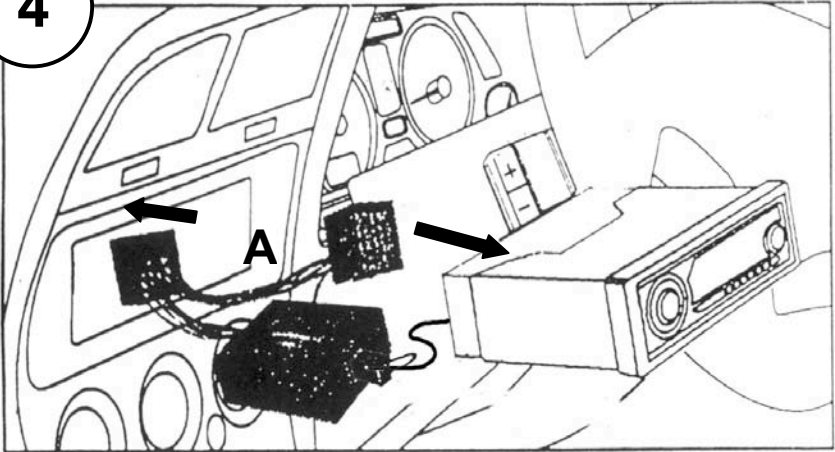

KENWOOD

Listen to the Future

Steering Wheel Remote Control Adaptor

CAW-DW7220
Daewoo Nubira 06/99-06/03

www.kenwood-europe.com

1

2

3

4

Vehicle Function	Click	Hold
Vol+	Vol+	-
Vol-	Vol-	-
Seek	Seek+	Seek-
Mode	Source	Preset Up
PWR	Source/ON	-

*Functions Given are a general guide, exact functionality may vary with Kenwood Model/Vehicle