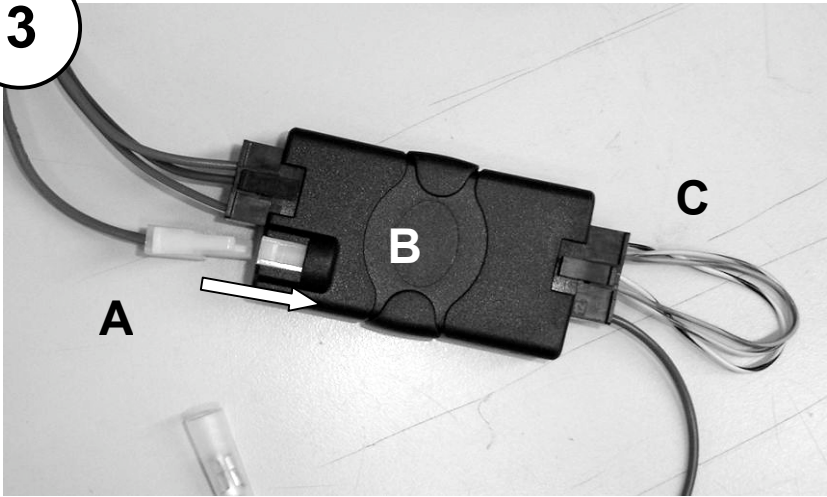

KENWOOD

Listen to the Future

Steering Wheel Remote Control Adaptor

CAW-DW7220
Daewoo Nubira 06/99-06/03

www.kenwood-europe.com

1

2

3

4

Vehicle Function	Click	Hold
Vol+	Vol+	-
Vol-	Vol-	-
Seek	Seek+	Seek-
Mode	Source	Preset Up
PWR	Source/ON	-

*Functions Given are a general guide, exact functionality may vary with Kenwood Model/Vehicle