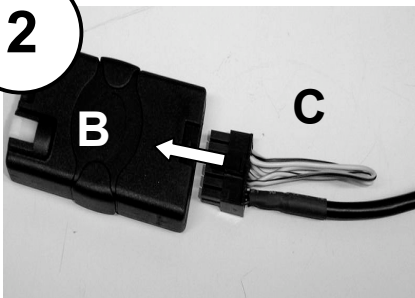

KENWOOD

Listen to the Future

Steering Wheel Remote Control Adaptor

CAW-DW7220
Daewoo Nubira 06/99-06/03

www.kenwood-europe.com

1

2

3

4

Vehicle Function	Click	Hold
Vol+	Vol+	-
Vol-	Vol-	-
Seek	Seek+	Seek-
Mode	Source	Preset Up
PWR	Source/ON	-

*Functions Given are a general guide, exact functionality may vary with Kenwood Model/Vehicle