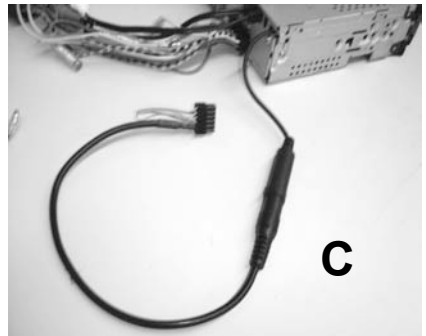

KENWOOD

Listen to the Future

Steering Wheel Remote Control Adaptor

CAW-DW7220
Daewoo Nubira 06/99-06/03

www.kenwood-europe.com

1

2

3

4

Vehicle Function	Click	Hold
Vol+	Vol+	-
Vol-	Vol-	-
Seek	Seek+	Seek-
Mode	Source	Preset Up
PWR	Source/ON	-

*Functions Given are a general guide, exact functionality may vary with Kenwood Model/Vehicle