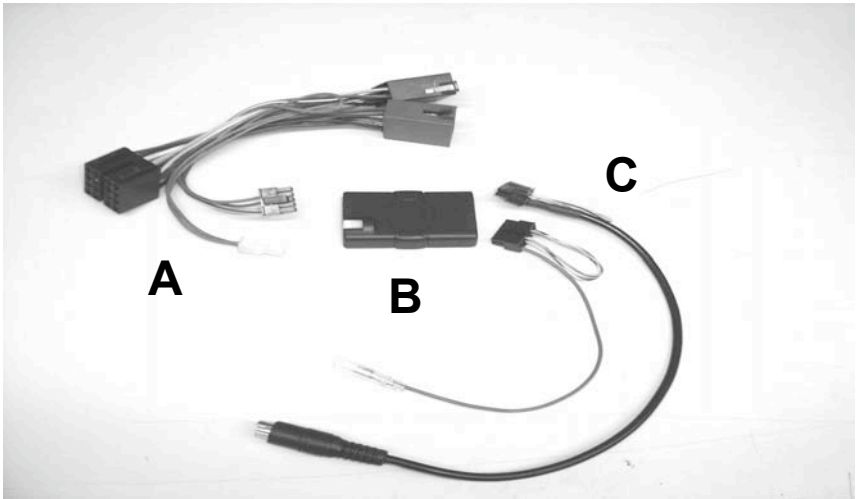

KENWOOD

Listen to the Future

Steering Wheel Remote Control Adaptor

CAW-DW7220
Daewoo Nubira 06/99-06/03

www.kenwood-europe.com

1

2

3

4

Vehicle Function	Click	Hold
Vol+	Vol+	-
Vol-	Vol-	-
Seek	Seek+	Seek-
Mode	Source	Preset Up
PWR	Source/ON	-

*Functions Given are a general guide, exact functionality may vary with Kenwood Model/Vehicle