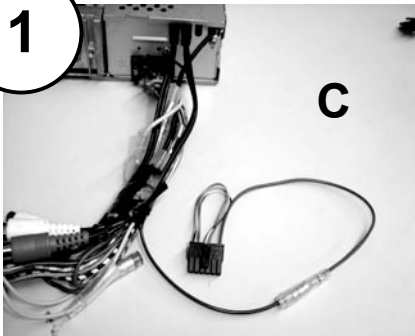

KENWOOD

Listen to the Future

Steering Wheel Remote Control Adaptor

CAW-DW7220
Daewoo Nubira 06/99-06/03

www.kenwood-europe.com

1

2

3

4

Vehicle Function	Click	Hold
Vol+	Vol+	-
Vol-	Vol-	-
Seek	Seek+	Seek-
Mode	Source	Preset Up
PWR	Source/ON	-

*Functions Given are a general guide, exact functionality may vary with Kenwood Model/Vehicle