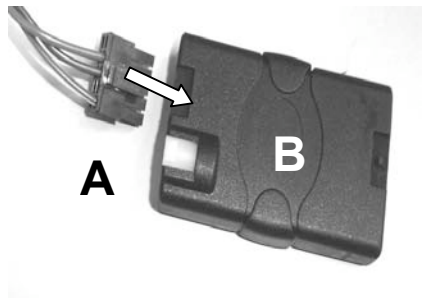

KENWOOD

Listen to the Future

Steering Wheel Remote Control Adaptor

CAW-DW7220
Daewoo Nubira 06/99-06/03

www.kenwood-europe.com

1

2

3

4

Vehicle Function	Click	Hold
Vol+	Vol+	-
Vol-	Vol-	-
Seek	Seek+	Seek-
Mode	Source	Preset Up
PWR	Source/ON	-

*Functions Given are a general guide, exact functionality may vary with Kenwood Model/Vehicle