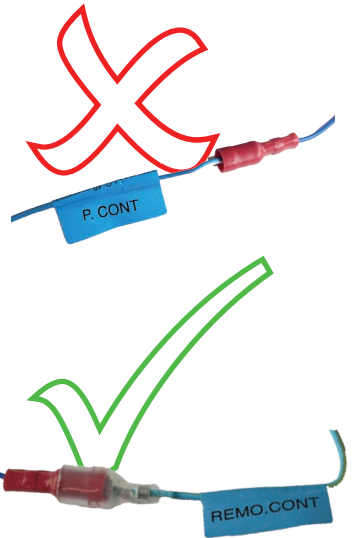

KENWOOD

Steering Wheel Remote Control Adaptor

CAW-DW7350

Chevrolet / Daewoo Nubira 07/02-08/05

Chevrolet / Daewoo Tacuma 09/02-08/05

Check for latest updates on:
www.kenwood.eu

1

OR

2

5

Vehicle Function	Click	Hold
Vol +	Vol +	-
Vol -	Vol -	-
Seek	Seek +	Seek -
Mode	Source	Preset +
PWR	Source/ON	-

*Functions Given are a general guide, exact functionality may vary with Kenwood Model/Vehicle