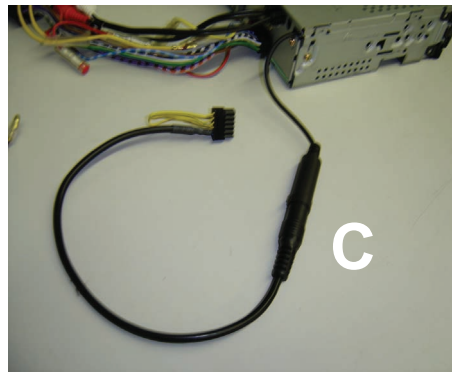

KENWOOD

Steering Wheel Remote Control Adaptor

CAW-DW7350

Chevrolet / Daewoo Nubira 07/02-08/05

Chevrolet / Daewoo Tacuma 09/02-08/05

Check for latest updates on:
www.kenwood.eu

1

OR

2

5

Vehicle Function	Click	Hold
Vol +	Vol +	-
Vol -	Vol -	-
Seek	Seek +	Seek -
Mode	Source	Preset +
PWR	Source/ON	-

*Functions Given are a general guide, exact functionality may vary with Kenwood Model/Vehicle