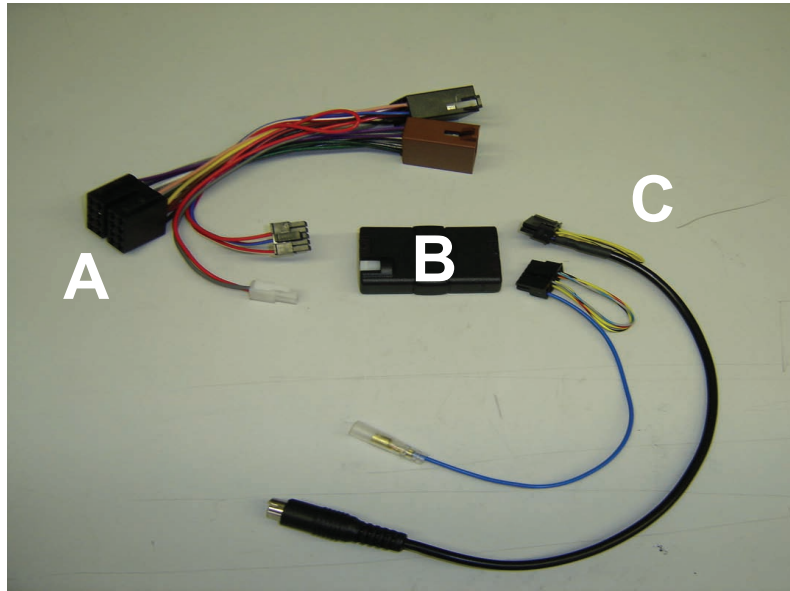

KENWOOD

Steering Wheel Remote Control Adaptor

CAW-DW7350

Chevrolet / Daewoo Nubira 07/02-08/05

Chevrolet / Daewoo Tacuma 09/02-08/05

Check for latest updates on:
www.kenwood.eu

1

OR

2

5

Vehicle Function	Click	Hold
Vol +	Vol +	-
Vol -	Vol -	-
Seek	Seek +	Seek -
Mode	Source	Preset +
PWR	Source/ON	-

*Functions Given are a general guide, exact functionality may vary with Kenwood Model/Vehicle