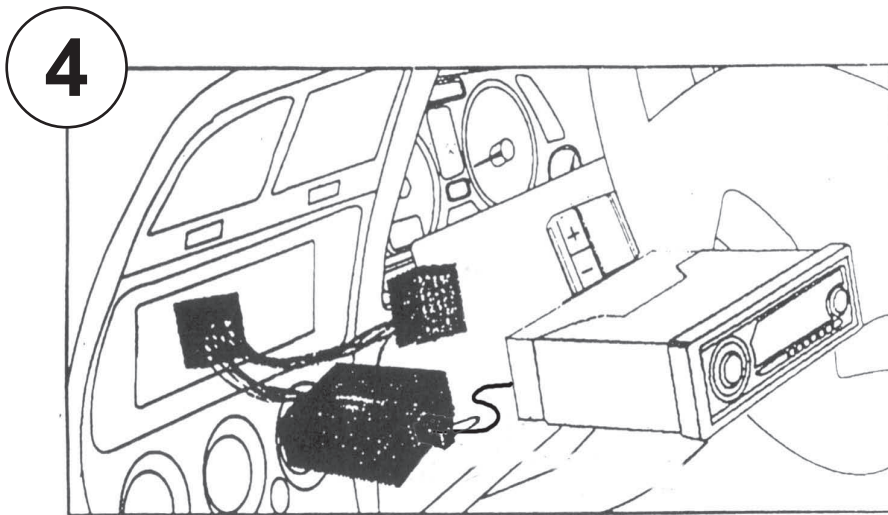

KENWOOD

Steering Wheel Remote Control Adaptor

CAW-DW7350

Chevrolet / Daewoo Nubira 07/02-08/05

Chevrolet / Daewoo Tacuma 09/02-08/05

Check for latest updates on:
www.kenwood.eu

1

OR

2

5

Vehicle Function	Click	Hold
Vol +	Vol +	-
Vol -	Vol -	-
Seek	Seek +	Seek -
Mode	Source	Preset +
PWR	Source/ON	-

*Functions Given are a general guide, exact functionality may vary with Kenwood Model/Vehicle