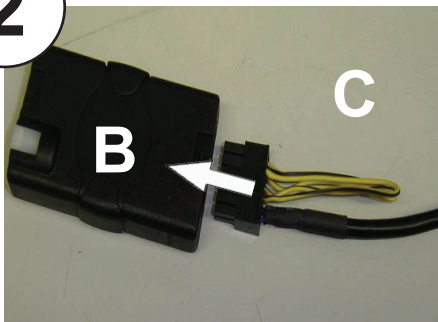

KENWOOD

Steering Wheel Remote Control Adaptor

CAW-DW7350

Chevrolet / Daewoo Nubira 07/02-08/05

Chevrolet / Daewoo Tacuma 09/02-08/05

Check for latest updates on:
www.kenwood.eu

1

OR

2

5

Vehicle Function	Click	Hold
Vol +	Vol +	-
Vol -	Vol -	-
Seek	Seek +	Seek -
Mode	Source	Preset +
PWR	Source/ON	-

*Functions Given are a general guide, exact functionality may vary with Kenwood Model/Vehicle