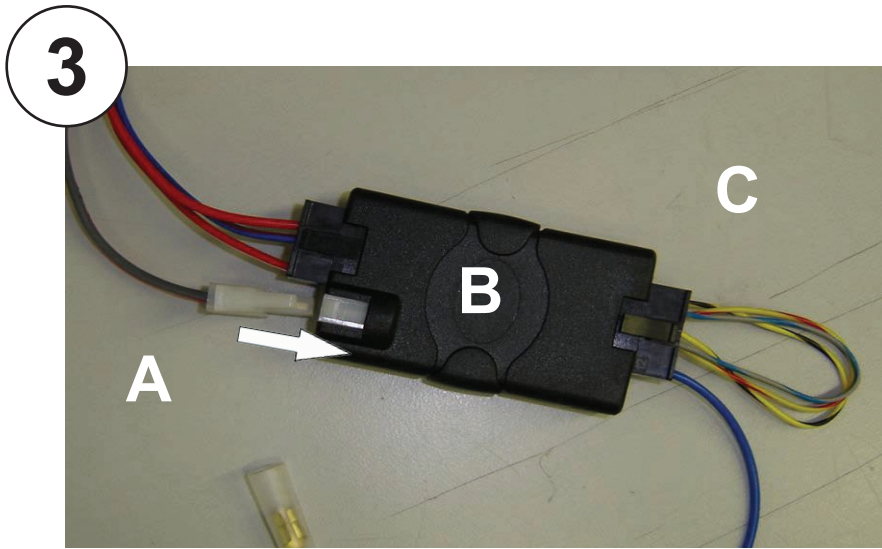

KENWOOD

Steering Wheel Remote Control Adaptor

CAW-DW7350

Chevrolet / Daewoo Nubira 07/02-08/05

Chevrolet / Daewoo Tacuma 09/02-08/05

Check for latest updates on:
www.kenwood.eu

1

OR

2

5

Vehicle Function	Click	Hold
Vol +	Vol +	-
Vol -	Vol -	-
Seek	Seek +	Seek -
Mode	Source	Preset +
PWR	Source/ON	-

*Functions Given are a general guide, exact functionality may vary with Kenwood Model/Vehicle