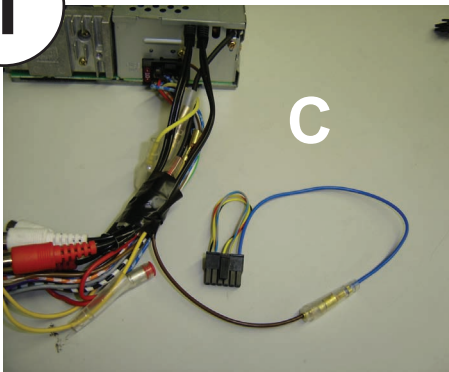

KENWOOD

Steering Wheel Remote Control Adaptor

CAW-DW7350

Chevrolet / Daewoo Nubira 07/02-08/05

Chevrolet / Daewoo Tacuma 09/02-08/05

Check for latest updates on:
www.kenwood.eu

1

OR

2

5

Vehicle Function	Click	Hold
Vol +	Vol +	-
Vol -	Vol -	-
Seek	Seek +	Seek -
Mode	Source	Preset +
PWR	Source/ON	-

*Functions Given are a general guide, exact functionality may vary with Kenwood Model/Vehicle