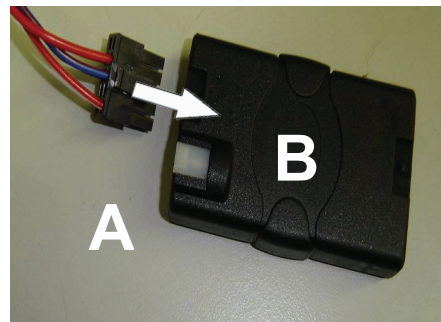

KENWOOD

Steering Wheel Remote Control Adaptor

CAW-DW7350

Chevrolet / Daewoo Nubira 07/02-08/05

Chevrolet / Daewoo Tacuma 09/02-08/05

Check for latest updates on:
www.kenwood.eu

1

OR

2

5

Vehicle Function	Click	Hold
Vol +	Vol +	-
Vol -	Vol -	-
Seek	Seek +	Seek -
Mode	Source	Preset +
PWR	Source/ON	-

*Functions Given are a general guide, exact functionality may vary with Kenwood Model/Vehicle