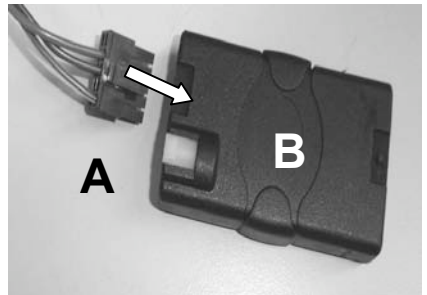

## **Steering Wheel Remote Control Adaptor**

CAW-FD7070

Ford Focus 08/98-12/04

Ford Mondeo 03/01-07/02

Ford Galaxy 07/00-12/04

[www.kenwood-europe.com](http://www.kenwood-europe.com)

3

4

Vehicle Function	Click	Hold
Vol+	Vol+	-
Vol-	Vol-	-
—	Seek up	-
—	Seek down	-
Mode	Source	-

\*Functions given are a general guide, exact functionality may vary with Kenwood Model/Vehicle