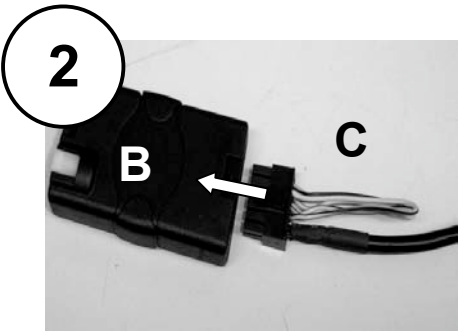

## **Steering Wheel Remote Control Adaptor**

CAW-FD7070

Ford Focus 08/98-12/04

Ford Mondeo 03/01-07/02

Ford Galaxy 07/00-12/04

[www.kenwood-europe.com](http://www.kenwood-europe.com)

3

4

Vehicle Function	Click	Hold
Vol+	Vol+	-
Vol-	Vol-	-
—	Seek up	-
—	Seek down	-
Mode	Source	-

\*Functions given are a general guide, exact functionality may vary with Kenwood Model/Vehicle