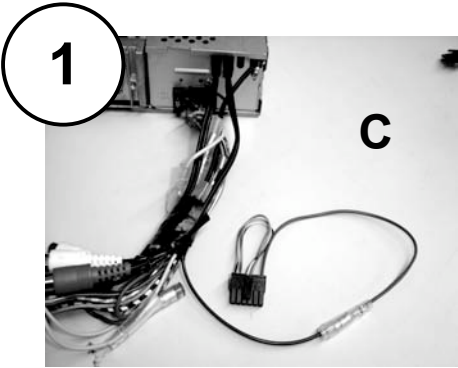

## **Steering Wheel Remote Control Adaptor**

CAW-FD7070

Ford Focus 08/98-12/04

Ford Mondeo 03/01-07/02

Ford Galaxy 07/00-12/04

[www.kenwood-europe.com](http://www.kenwood-europe.com)

3

4

Vehicle Function	Click	Hold
Vol+	Vol+	-
Vol-	Vol-	-
—	Seek up	-
—	Seek down	-
Mode	Source	-

\*Functions given are a general guide, exact functionality may vary with Kenwood Model/Vehicle