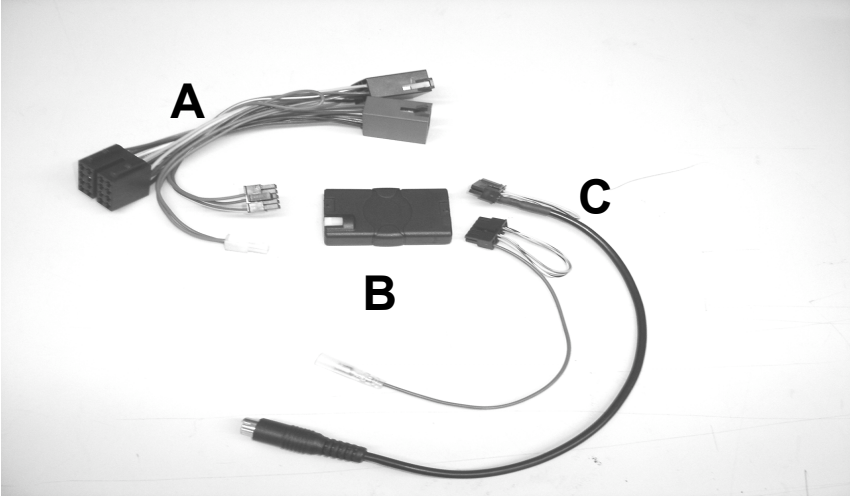

## **Steering Wheel Remote Control Adaptor**

CAW-FD7070

Ford Focus 08/98-12/04

Ford Mondeo 03/01-07/02

Ford Galaxy 07/00-12/04

[www.kenwood-europe.com](http://www.kenwood-europe.com)

3

4

Vehicle Function	Click	Hold
Vol+	Vol+	-
Vol-	Vol-	-
—	Seek up	-
—	Seek down	-
Mode	Source	-

\*Functions given are a general guide, exact functionality may vary with Kenwood Model/Vehicle