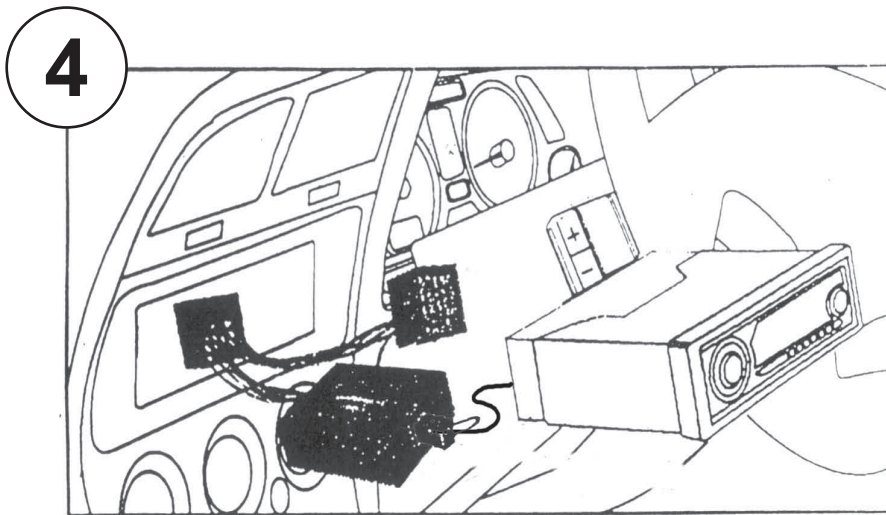

KENWOOD

Steering Wheel Remote Control Adaptor

CAW-FD7500

Ford Focus 2005 >

Ford Mondeo 11/03 >

Ford Cmax 09/03 >

Check for latest updates on:
www.kenwood.eu

1

OR

2

Vehicle Function	Click
Vol +	Vol +
Vol -	Vol -
▶▶	Seek +
◀◀	Seek -
Mode	Source

*Functions Given are a general guide, exact functionality may vary with Kenwood Model/Vehicle