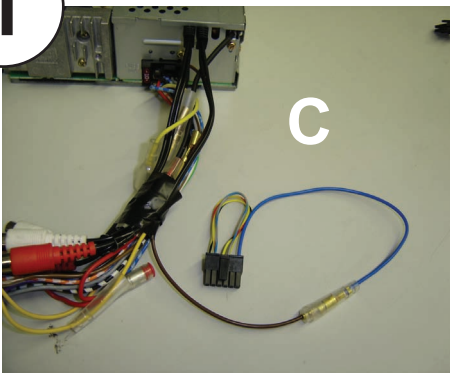

KENWOOD

Steering Wheel Remote Control Adaptor

CAW-FD7500

Ford Focus 2005 >

Ford Mondeo 11/03 >

Ford Cmax 09/03 >

Check for latest updates on:
www.kenwood.eu

1

OR

2

Vehicle Function	Click
Vol +	Vol +
Vol -	Vol -
▶▶	Seek +
◀◀	Seek -
Mode	Source

*Functions Given are a general guide, exact functionality may vary with Kenwood Model/Vehicle