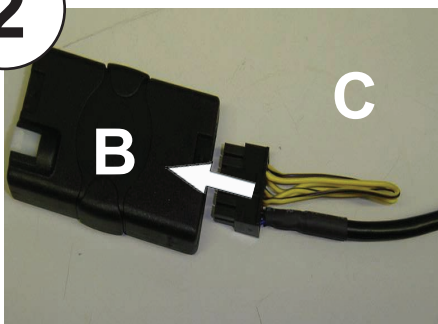

KENWOOD

Steering Wheel Remote Control Adaptor

CAW-FD7500

Ford Focus 2005 >

Ford Mondeo 11/03 >

Ford Cmax 09/03 >

Check for latest updates on:
www.kenwood.eu

1

OR

2

Vehicle Function	Click
Vol +	Vol +
Vol -	Vol -
▶▶	Seek +
◀◀	Seek -
Mode	Source

*Functions Given are a general guide, exact functionality may vary with Kenwood Model/Vehicle