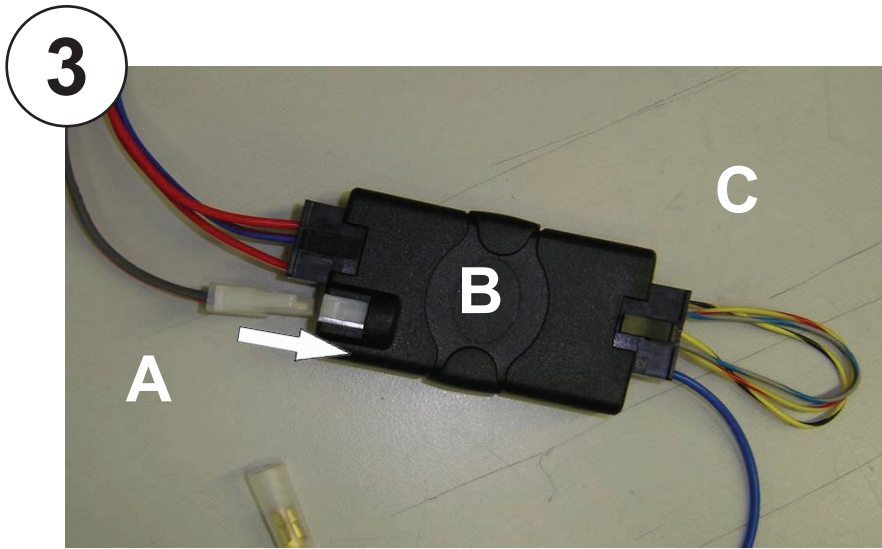

KENWOOD

Steering Wheel Remote Control Adaptor

CAW-FD7500

Ford Focus 2005 >

Ford Mondeo 11/03 >

Ford Cmax 09/03 >

Check for latest updates on:
www.kenwood.eu

1

OR

2

Vehicle Function	Click
Vol +	Vol +
Vol -	Vol -
▶▶	Seek +
◀◀	Seek -
Mode	Source

*Functions Given are a general guide, exact functionality may vary with Kenwood Model/Vehicle