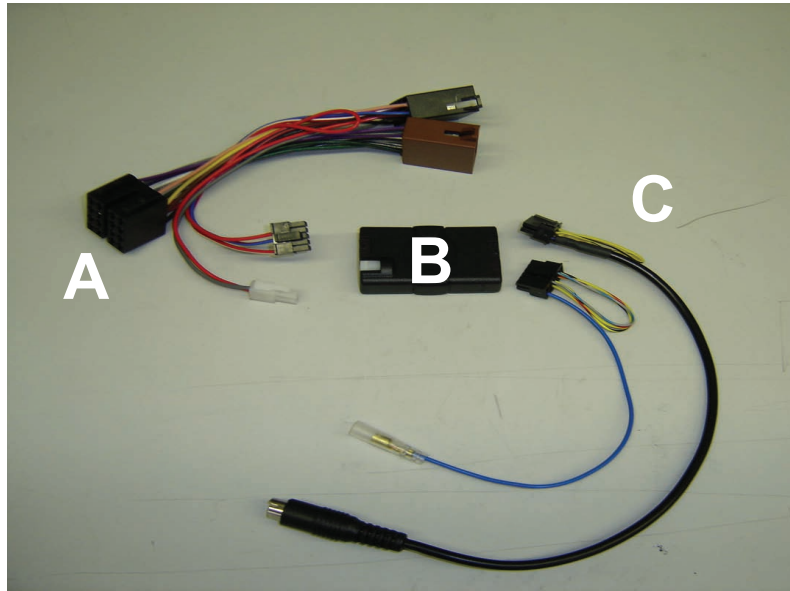

KENWOOD

Steering Wheel Remote Control Adaptor

CAW-FD7500

Ford Focus 2005 >

Ford Mondeo 11/03 >

Ford Cmax 09/03 >

Check for latest updates on:
www.kenwood.eu

1

OR

2

Vehicle Function	Click
Vol +	Vol +
Vol -	Vol -
▶▶	Seek +
◀◀	Seek -
Mode	Source

*Functions Given are a general guide, exact functionality may vary with Kenwood Model/Vehicle