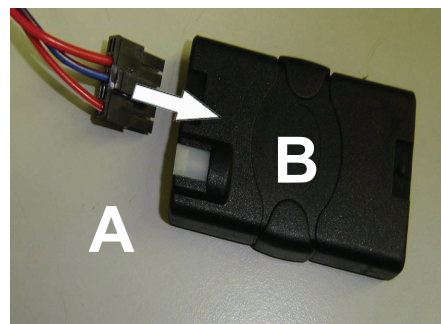

KENWOOD

Steering Wheel Remote Control Adaptor

CAW-FD7500

Ford Focus 2005 >

Ford Mondeo 11/03 >

Ford Cmax 09/03 >

Check for latest updates on:
www.kenwood.eu

1

OR

2

Vehicle Function	Click
Vol +	Vol +
Vol -	Vol -
▶▶	Seek +
◀◀	Seek -
Mode	Source

*Functions Given are a general guide, exact functionality may vary with Kenwood Model/Vehicle