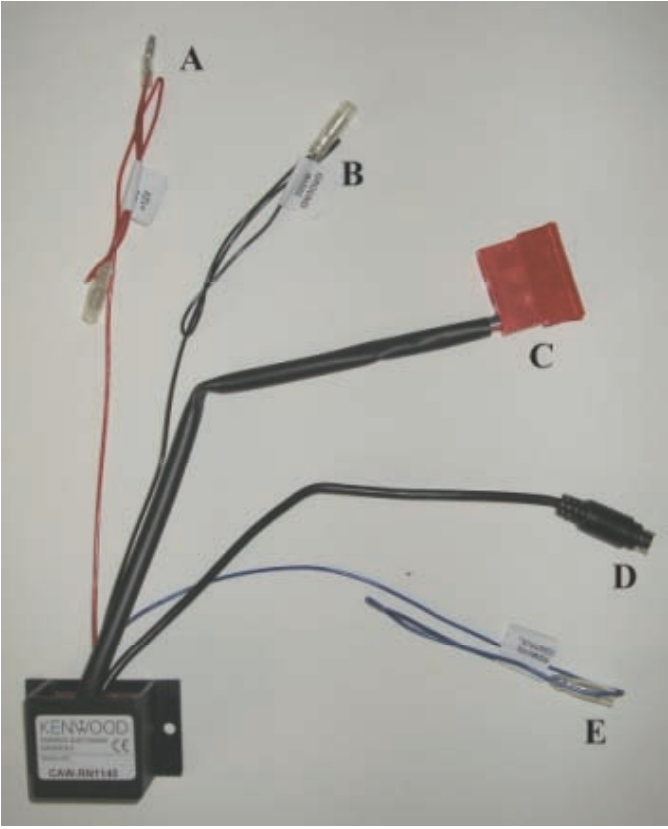

KENWOOD

Steering Wheel Remote Control Adaptor

CAW-RN1140

Nissan Primastar 2003-2005 (Only with Renault tunerlist radio)

Opel Vivaro 2003-2005 (Only with Renault tunerlist radio)

Renault Clio 2000-01/2005

Renault Laguna II 09/00-12/04 (With display)

Renault Megane & Scenic 2000-12/04

Renault Megane & Scenic II 2004-12/04

Renault Megane 2000-03

Renault Megane II 2003-12/04

Renault Modus 2004 >

Renault Traffic 03-12/04

(All Renault cars with “tunerlist” radio < 12/2004)

Check for latest updates on:
www.kenwood.eu

1

2

3

4

OR

5

Vehicle Function	Click
+	Vol +
-	Vol -
SRC	Source
	Seek +
	Preset +
	Preset -
	Mute

*Functions Given are a general guide, exact functionality may vary with Kenwood Model/Vehicle