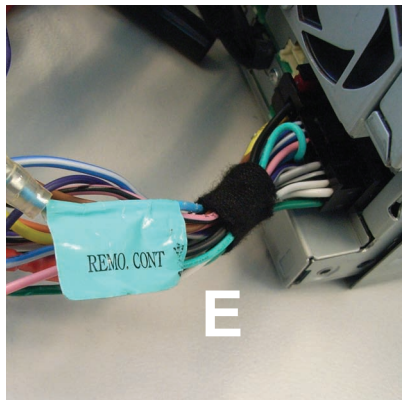

KENWOOD

Steering Wheel Remote Control Adaptor

CAW-RN1310

Renault Clio 01/05 >

Renault Kangoo 01/05 >

Renault Laguna 01/05 >

Renault Megane 01/05 >

Renault Traffic 01/05 >

Renault Twingo 01/05 >

(All Renault cars with “updatelist” radio 01/2005 >)

Check for latest updates on:
www.kenwood.eu

1

2

3

4

OR

5

Vehicle Function	Click
+	Vol +
-	Vol -
SRC	Source
	Seek +
	Preset +
	Preset -
	Mute

*Functions Given are a general guide, exact functionality may vary with Kenwood Model/Vehicle