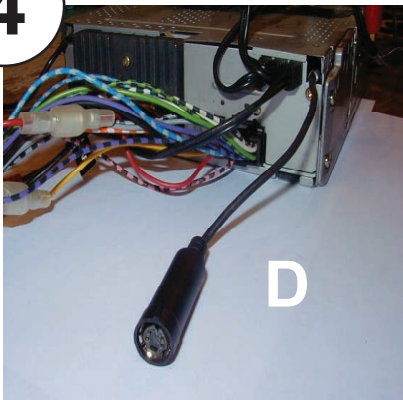

3

4

OR

5

Vehicle Function	Click
+	Vol +
-	Vol -
SRC	Source
	Seek +
	Preset +
	Preset -
	Mute

*Functions Given are a general guide, exact functionality may vary with Kenwood Model/Vehicle