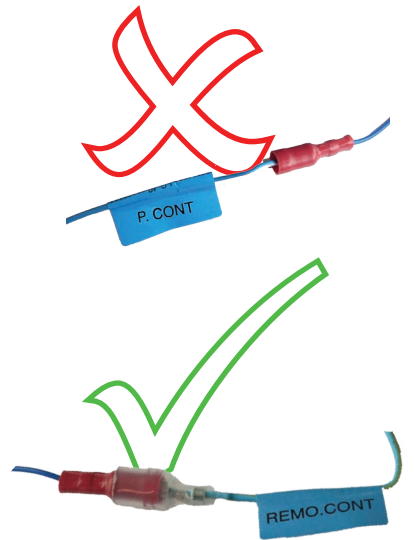

KENWOOD

Steering Wheel Remote Control Adaptor

CAW-RN1310

Renault Clio 01/05 >

Renault Kangoo 01/05 >

Renault Laguna 01/05 >

Renault Megane 01/05 >

Renault Traffic 01/05 >

Renault Twingo 01/05 >

(All Renault cars with “updatelist” radio 01/2005 >)

Check for latest updates on:
www.kenwood.eu

1

2

3

4

OR

5

Vehicle Function	Click
+	Vol +
-	Vol -
SRC	Source
	Seek +
	Preset +
	Preset -
	Mute

*Functions Given are a general guide, exact functionality may vary with Kenwood Model/Vehicle