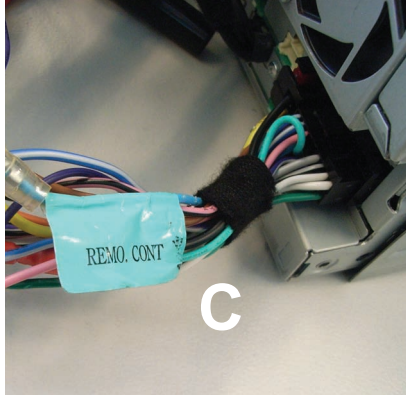

## Steering Wheel Remote Control Adaptor

Kia Sportage 2006 >

Check for latest updates on:  
[www.kenwood.eu](http://www.kenwood.eu)

1

**2**

OR

**3**

Vehicle Function	Click
Vol ▲	Vol +
Vol ▼	Vol -
Seek +	Seek +
Seek -	Seek -
Mute	Mute
Mode	Source

\*Functions Given are a general guide, exact functionality may vary with Kenwood Model/Vehicle