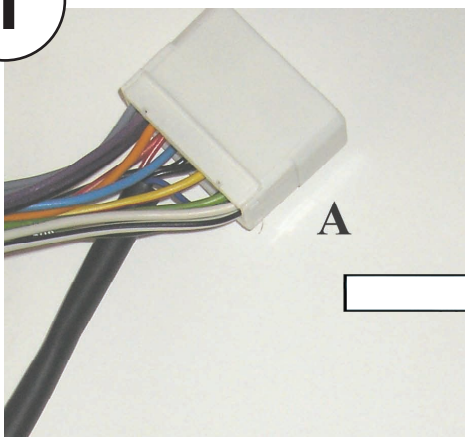

KENWOOD

Steering Wheel Remote Control Adaptor

CAW-SS1340

SsangYong Actyon 2006>

SsangYong Kyron 2005>

SsangYong Rexton 1 >2006

SsangYong Rexton 2 2006>

Check for latest updates on:
www.kenwood.eu

1

2

OR

3

Vehicle Function	Click
Vol ▲	Vol +
Vol ▼	Vol -
Seek ▲	Seek +
Seek ▼	Seek -
Mute	Mute
Mode	Source

*Functions Given are a general guide, exact functionality may vary with Kenwood Model/Vehicle