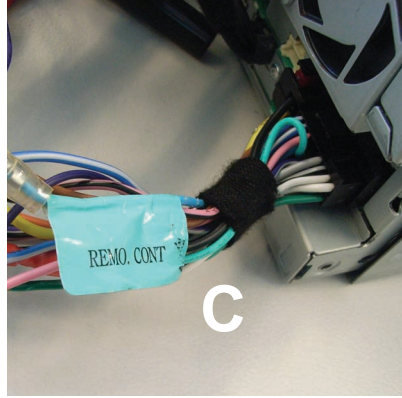

KENWOOD

Steering Wheel Remote Control Adaptor

CAW-SS1340

SsangYong Actyon 2006>

SsangYong Kyron 2005>

SsangYong Rexton 1 >2006

SsangYong Rexton 2 2006>

Check for latest updates on:
www.kenwood.eu

1

2

OR

3

Vehicle Function	Click
Vol ▲	Vol +
Vol ▼	Vol -
Seek ▲	Seek +
Seek ▼	Seek -
Mute	Mute
Mode	Source

*Functions Given are a general guide, exact functionality may vary with Kenwood Model/Vehicle