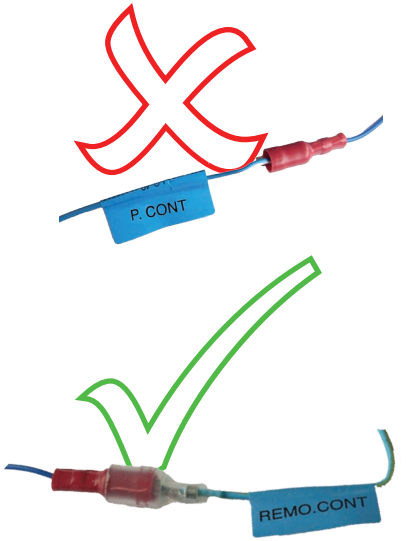

KENWOOD

Steering Wheel Remote Control Adaptor

CAW-SS1340

SsangYong Actyon 2006>

SsangYong Kyron 2005>

SsangYong Rexton 1 >2006

SsangYong Rexton 2 2006>

Check for latest updates on:
www.kenwood.eu

1

2

OR

3

Vehicle Function	Click
Vol ▲	Vol +
Vol ▼	Vol -
Seek ▲	Seek +
Seek ▼	Seek -
Mute	Mute
Mode	Source

*Functions Given are a general guide, exact functionality may vary with Kenwood Model/Vehicle