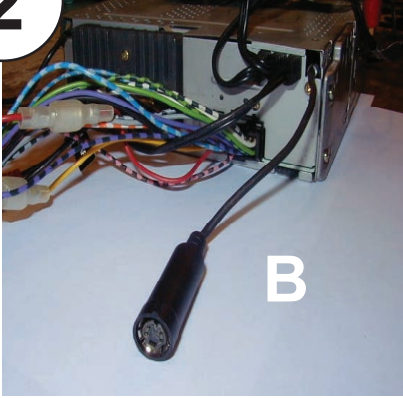

KENWOOD

Steering Wheel Remote Control Adaptor

CAW-SS1340

SsangYong Actyon 2006>

SsangYong Kyron 2005>

SsangYong Rexton 1 >2006

SsangYong Rexton 2 2006>

Check for latest updates on:
www.kenwood.eu

1

2

OR

3

Vehicle Function	Click
Vol ▲	Vol +
Vol ▼	Vol -
Seek ▲	Seek +
Seek ▼	Seek -
Mute	Mute
Mode	Source

*Functions Given are a general guide, exact functionality may vary with Kenwood Model/Vehicle