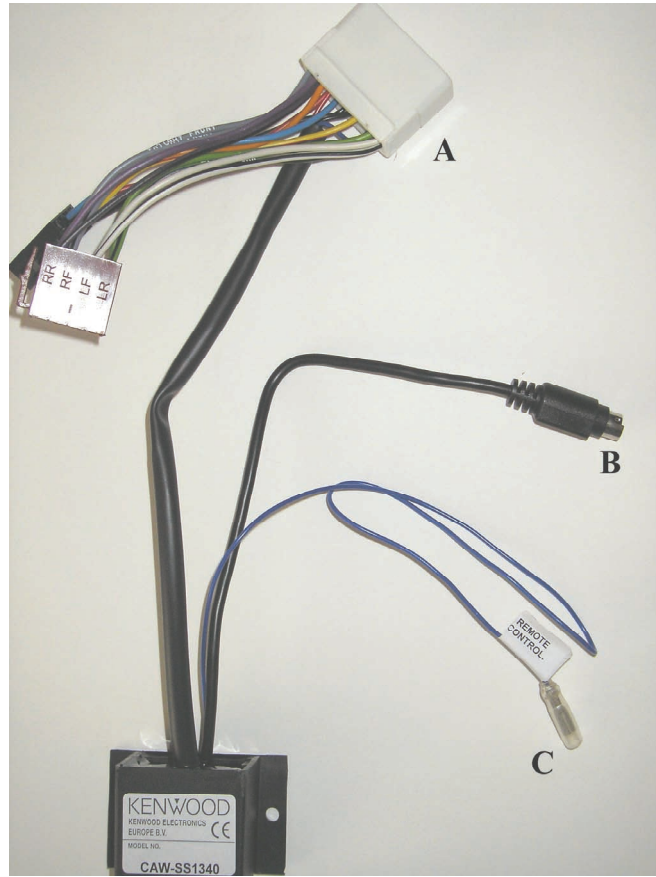

KENWOOD

Steering Wheel Remote Control Adaptor

CAW-SS1340

SsangYong Actyon 2006>

SsangYong Kyron 2005>

SsangYong Rexton 1 >2006

SsangYong Rexton 2 2006>

Check for latest updates on:
www.kenwood.eu

1

2

OR

3

Vehicle Function	Click
Vol ▲	Vol +
Vol ▼	Vol -
Seek ▲	Seek +
Seek ▼	Seek -
Mute	Mute
Mode	Source

*Functions Given are a general guide, exact functionality may vary with Kenwood Model/Vehicle